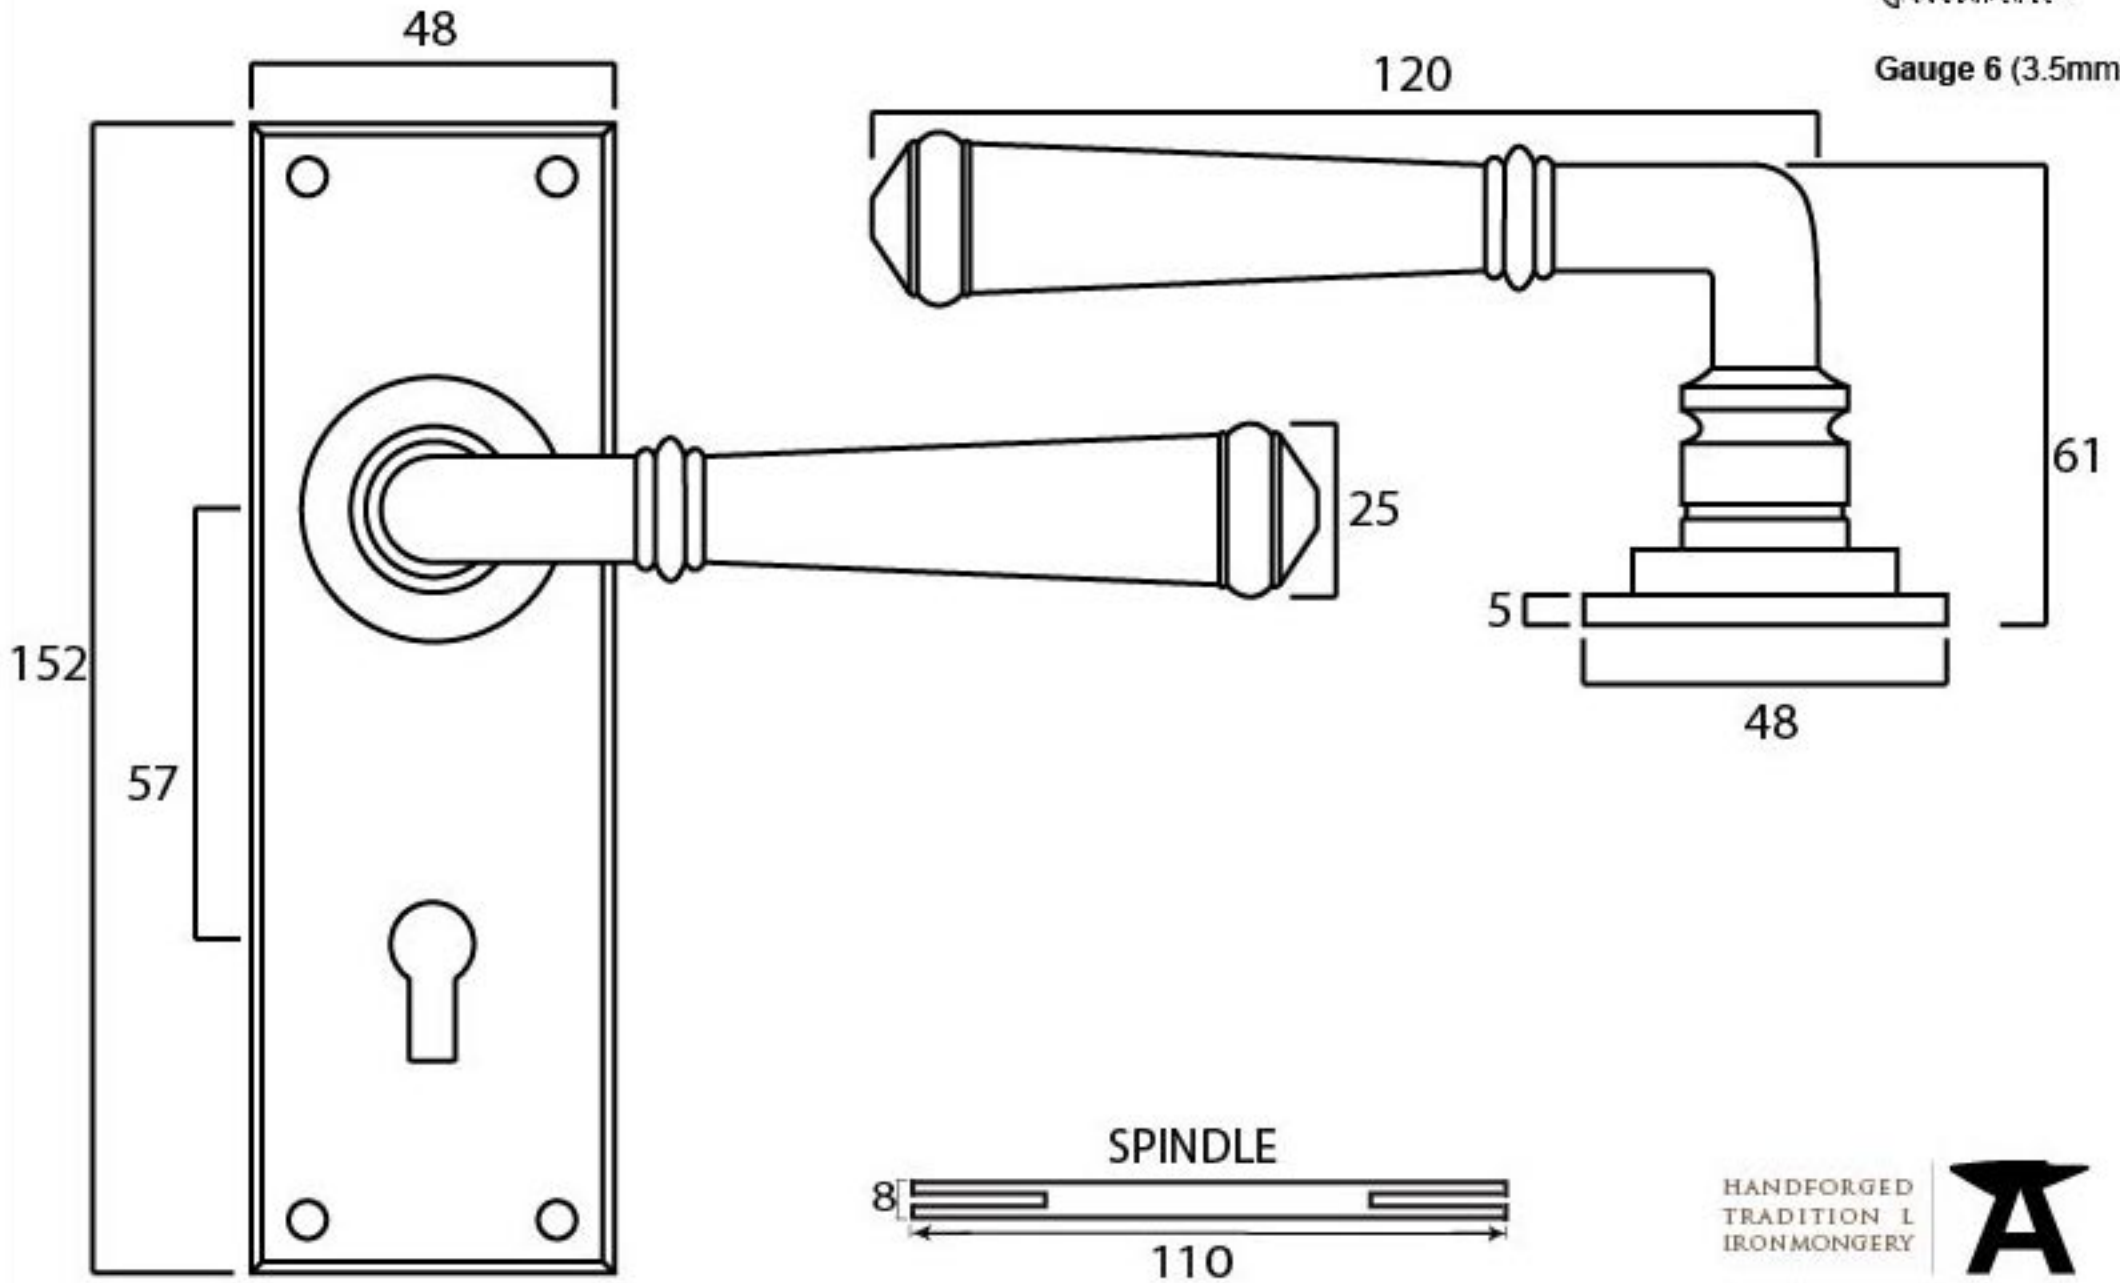

PRODUCT CODE 45125

1" (25mm)

Gauge 6 (3.5mm)

Due to the hand crafted nature of our products all measurements are approximate and should be used as a guide only

HANDFORGED
TRADITION L
IRONMONGERY