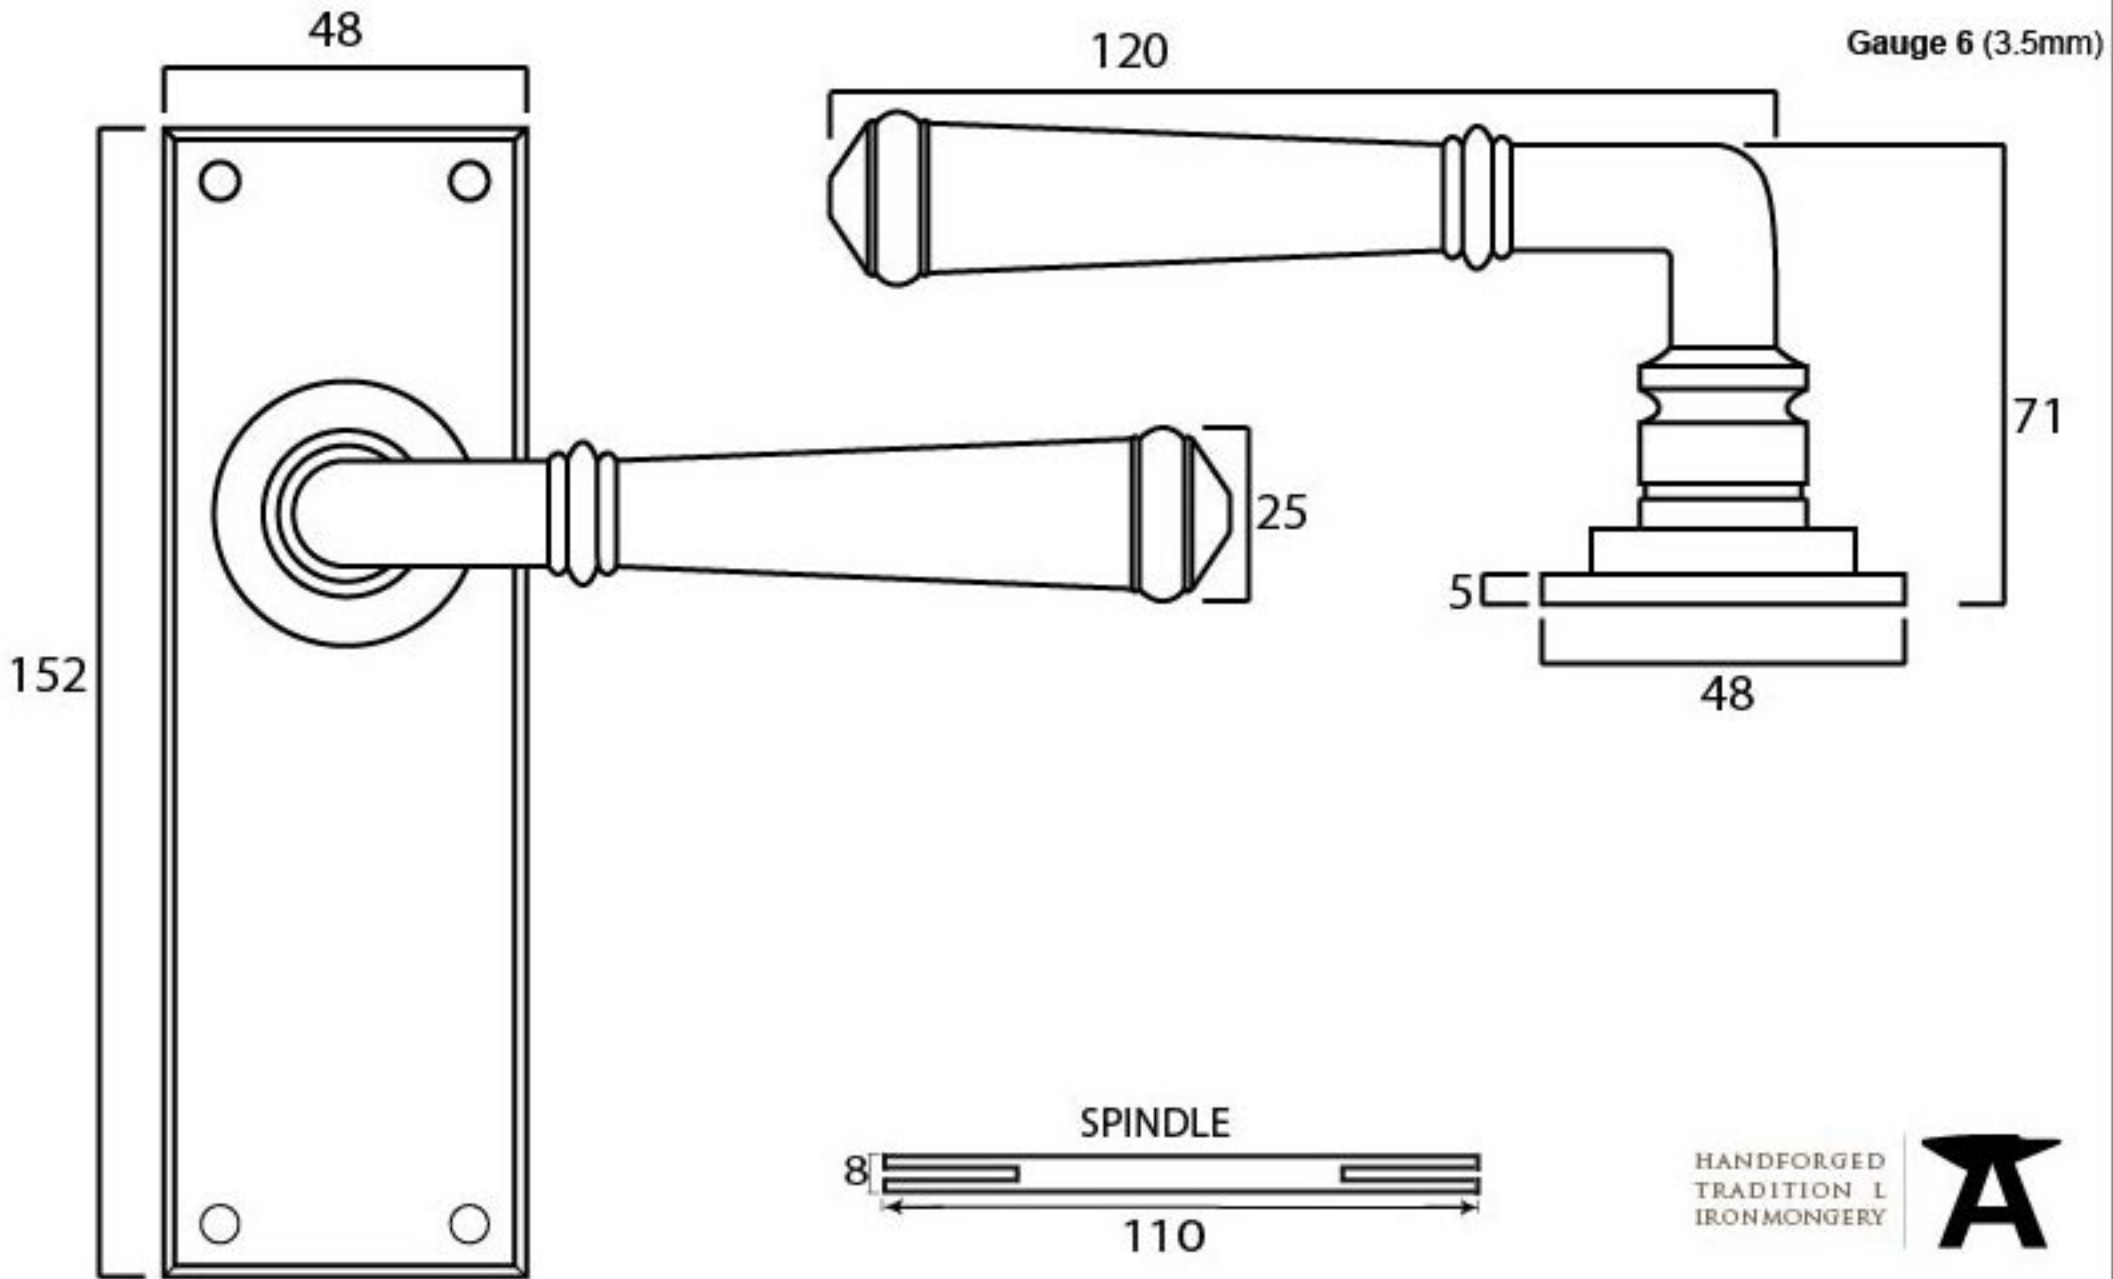

PRODUCT CODE 45126

Due to the hand crafted nature of our products all measurements are approximate and should be used as a guide only

HANDFORGED  
TRADITION L  
IRONMONGERY