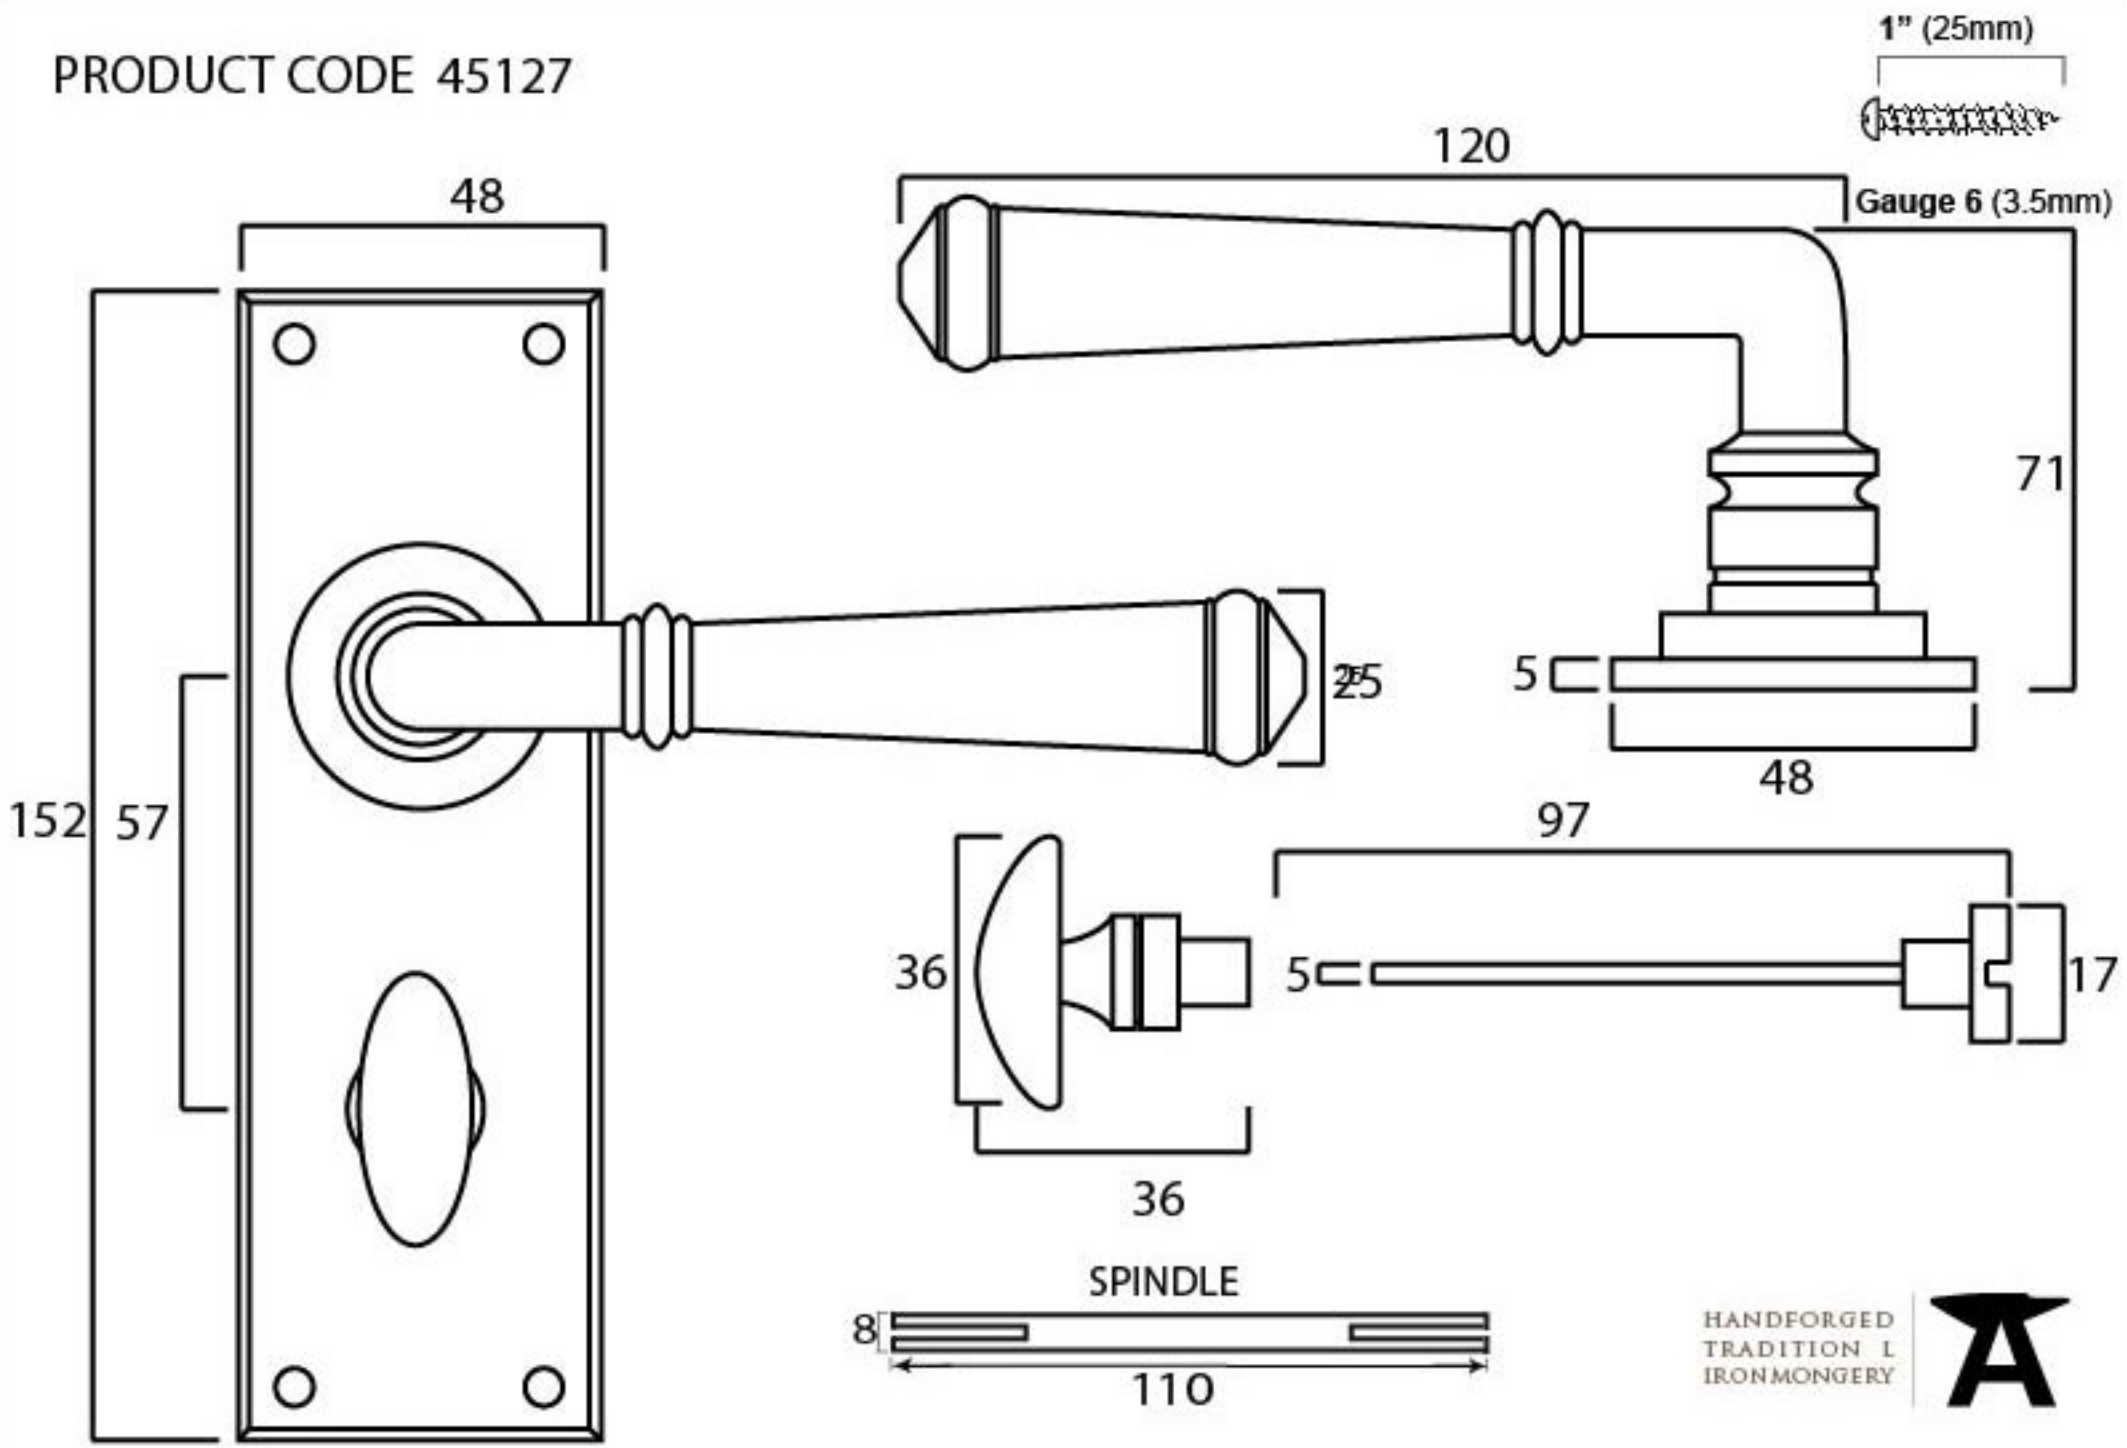

PRODUCT CODE 45127

Due to the hand crafted nature of our products all measurements are approximate and should be used as a guide only

HANDFORGED  
TRADITION L  
IRONMONGERY