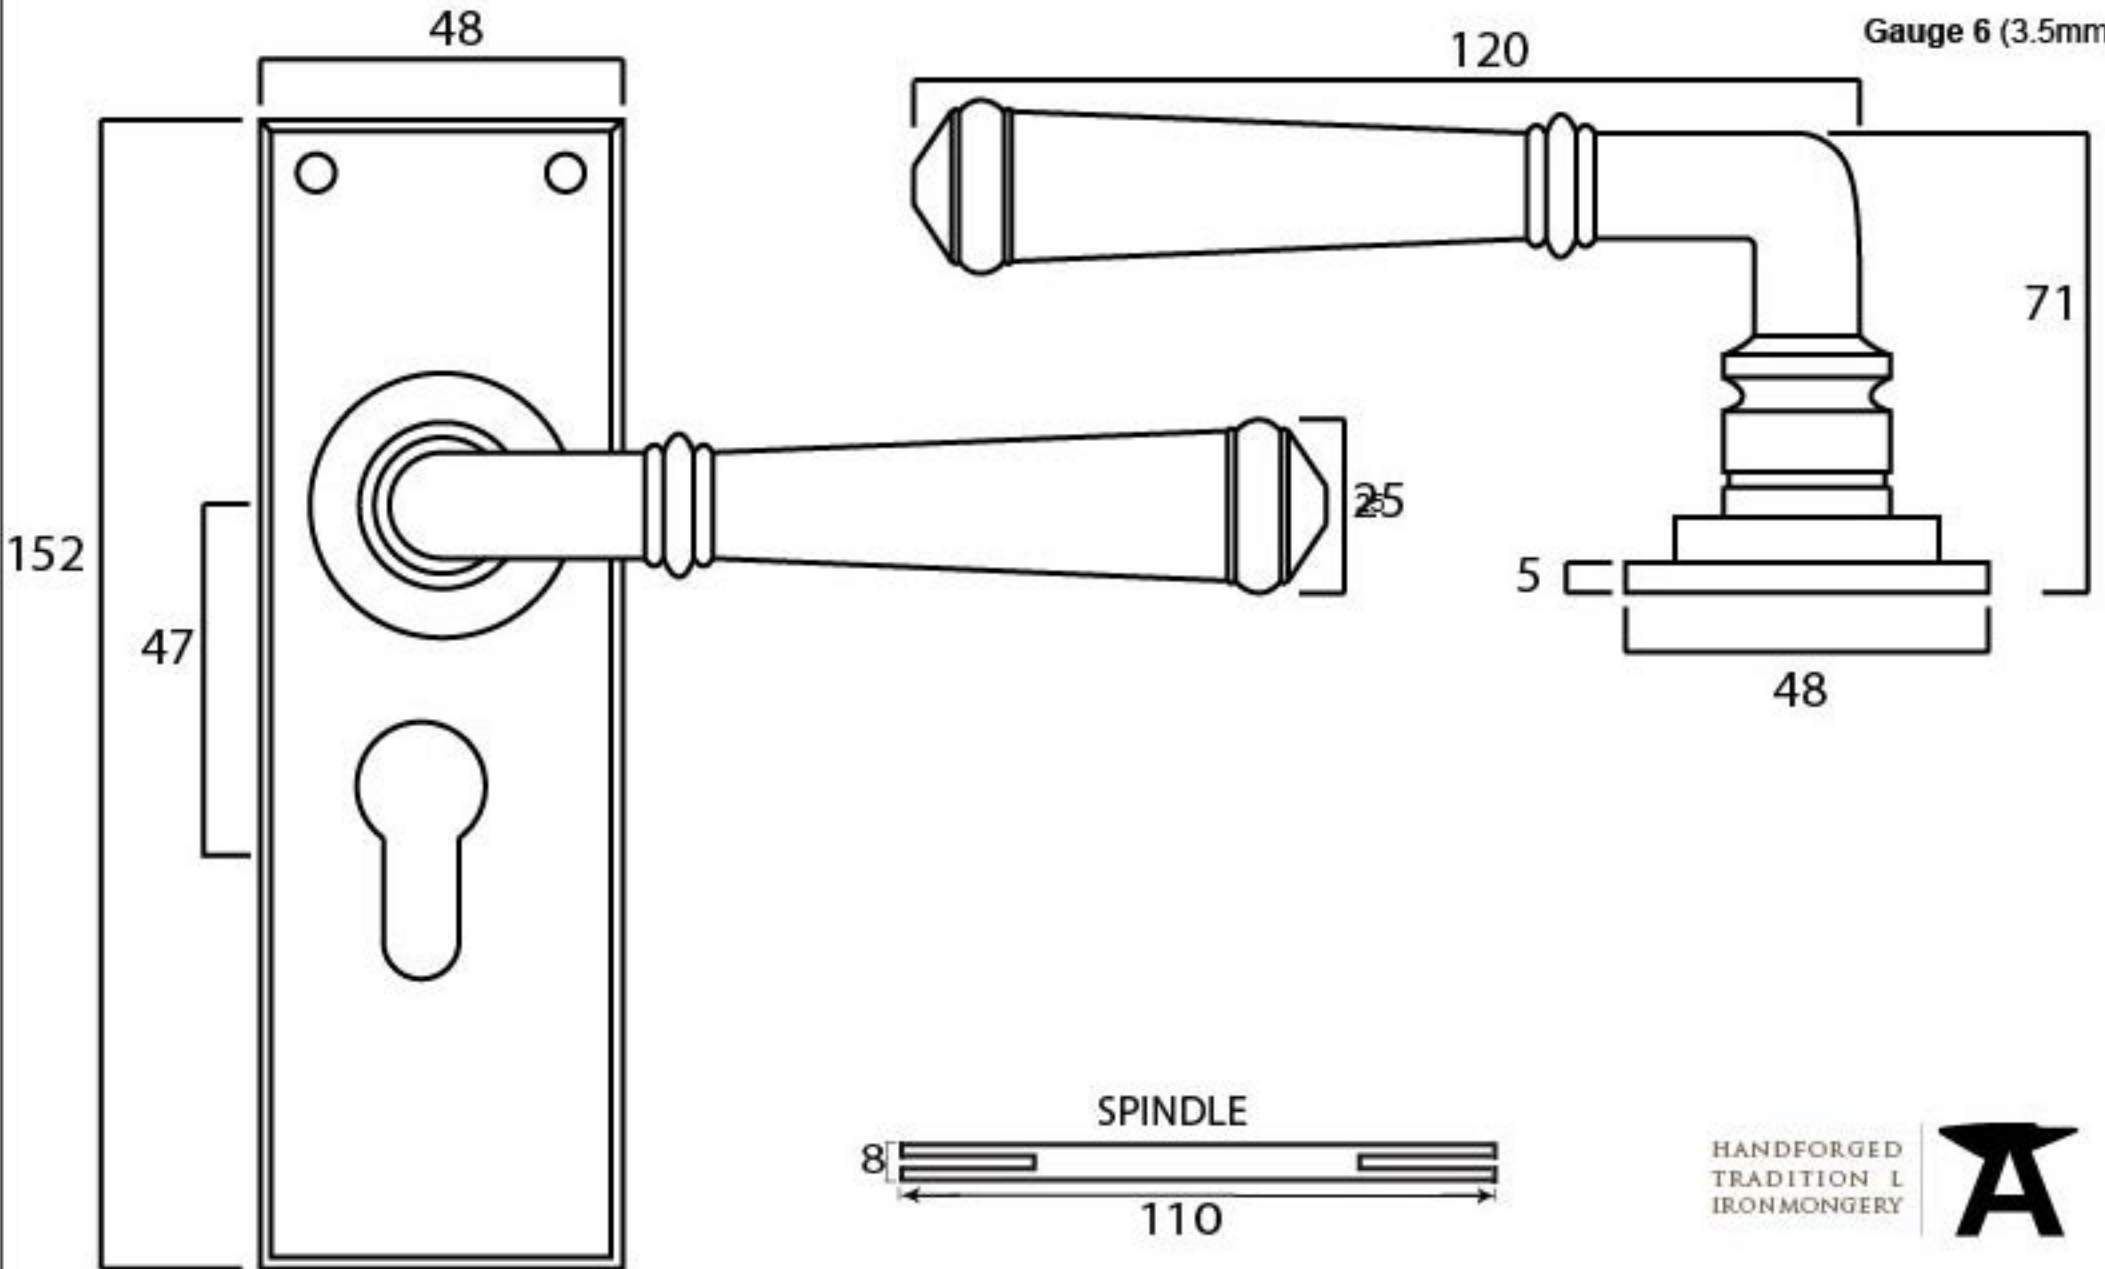

PRODUCT CODE 45128

1" (25mm)

Gauge 6 (3.5mm)

Due to the hand crafted nature of our products all measurements are approximate and should be used as a guide only

HANDFORGED
TRADITION L
IRONMONGERY