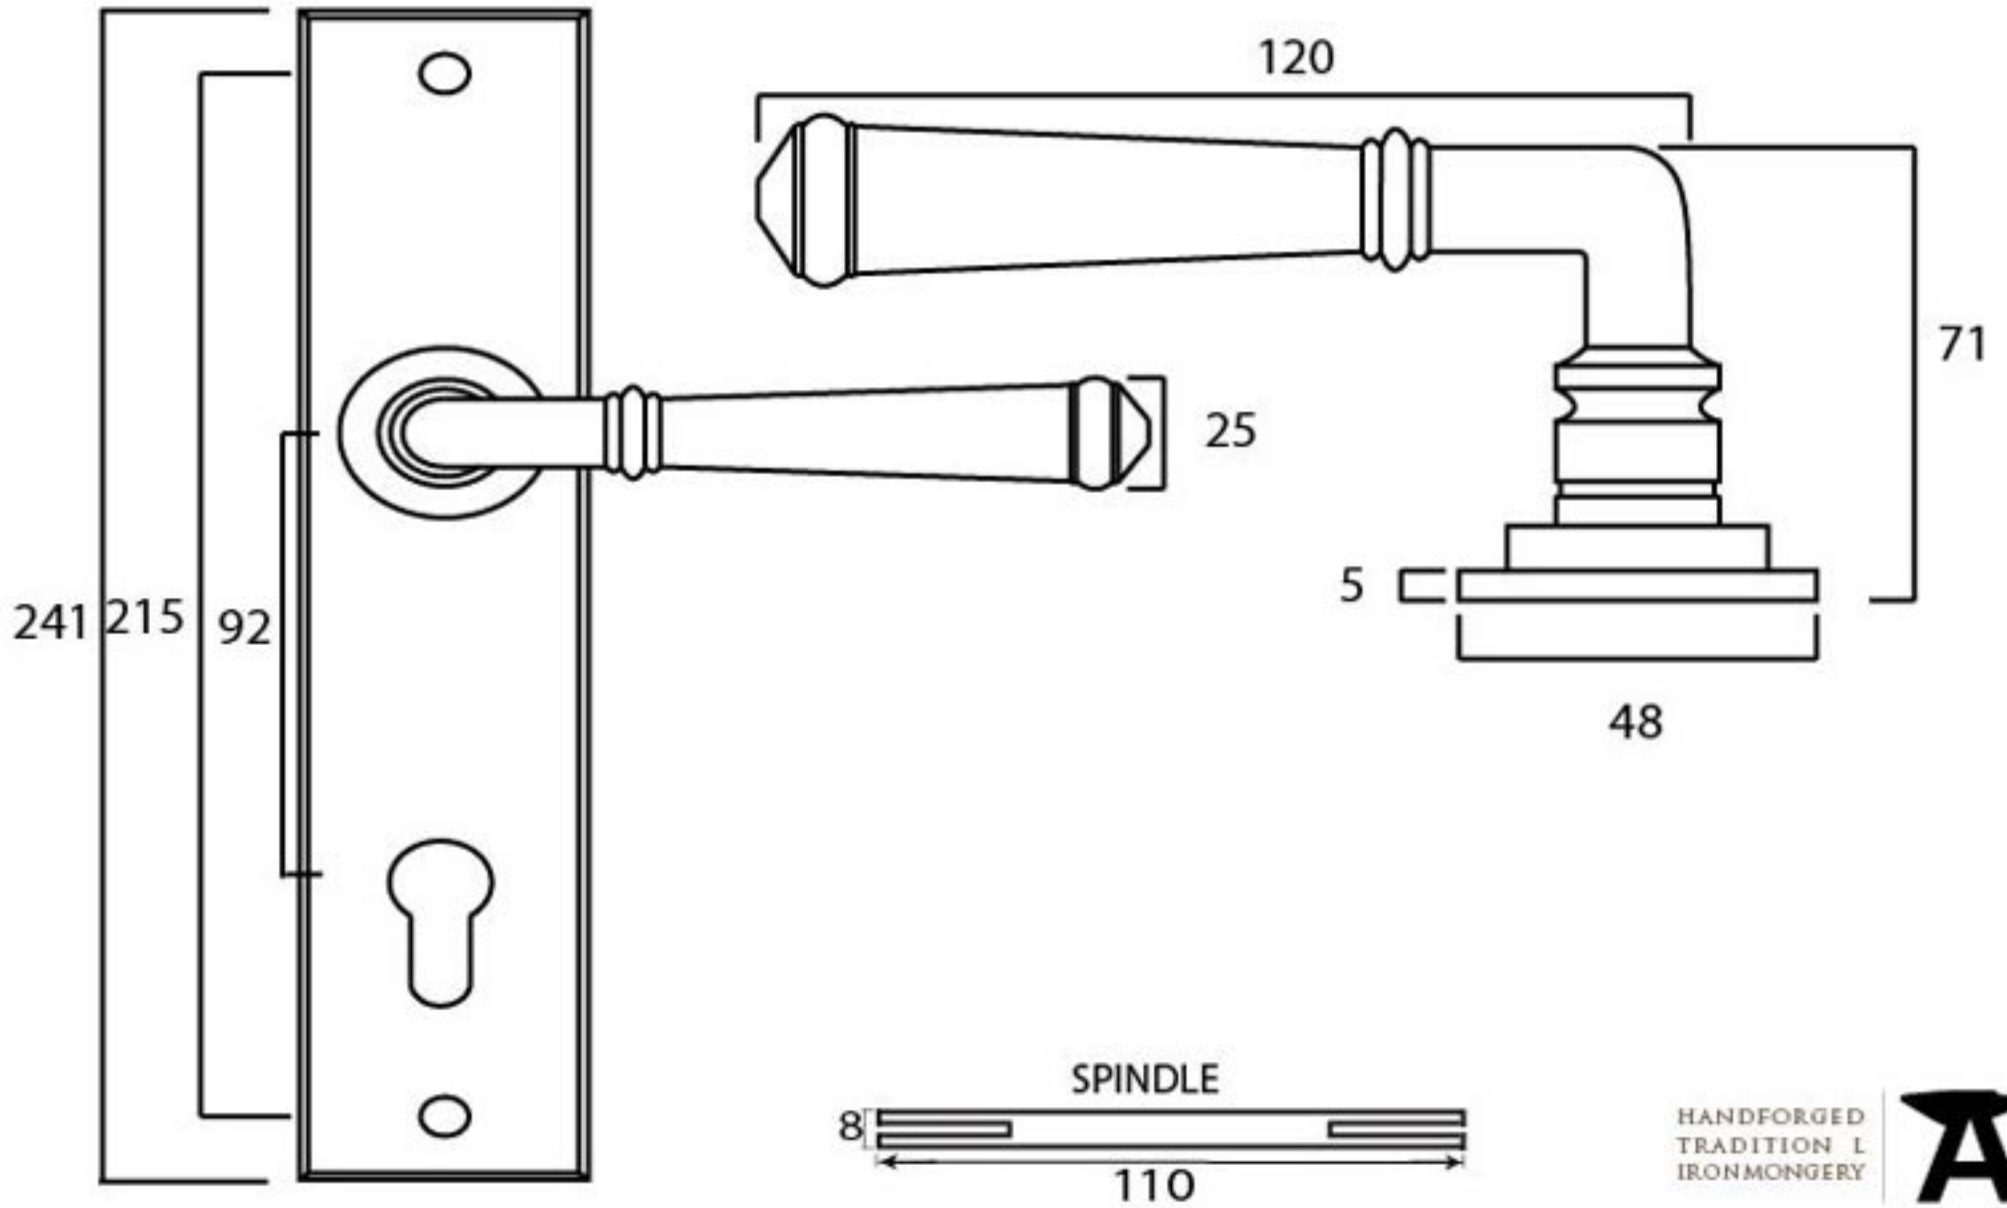

PRODUCT CODE 45129

Male & Female Screws

HANDFORGED  
TRADITION L  
IRONMONGERY

Due to the hand crafted nature of our products all measurements are approximate and should be used as a guide only