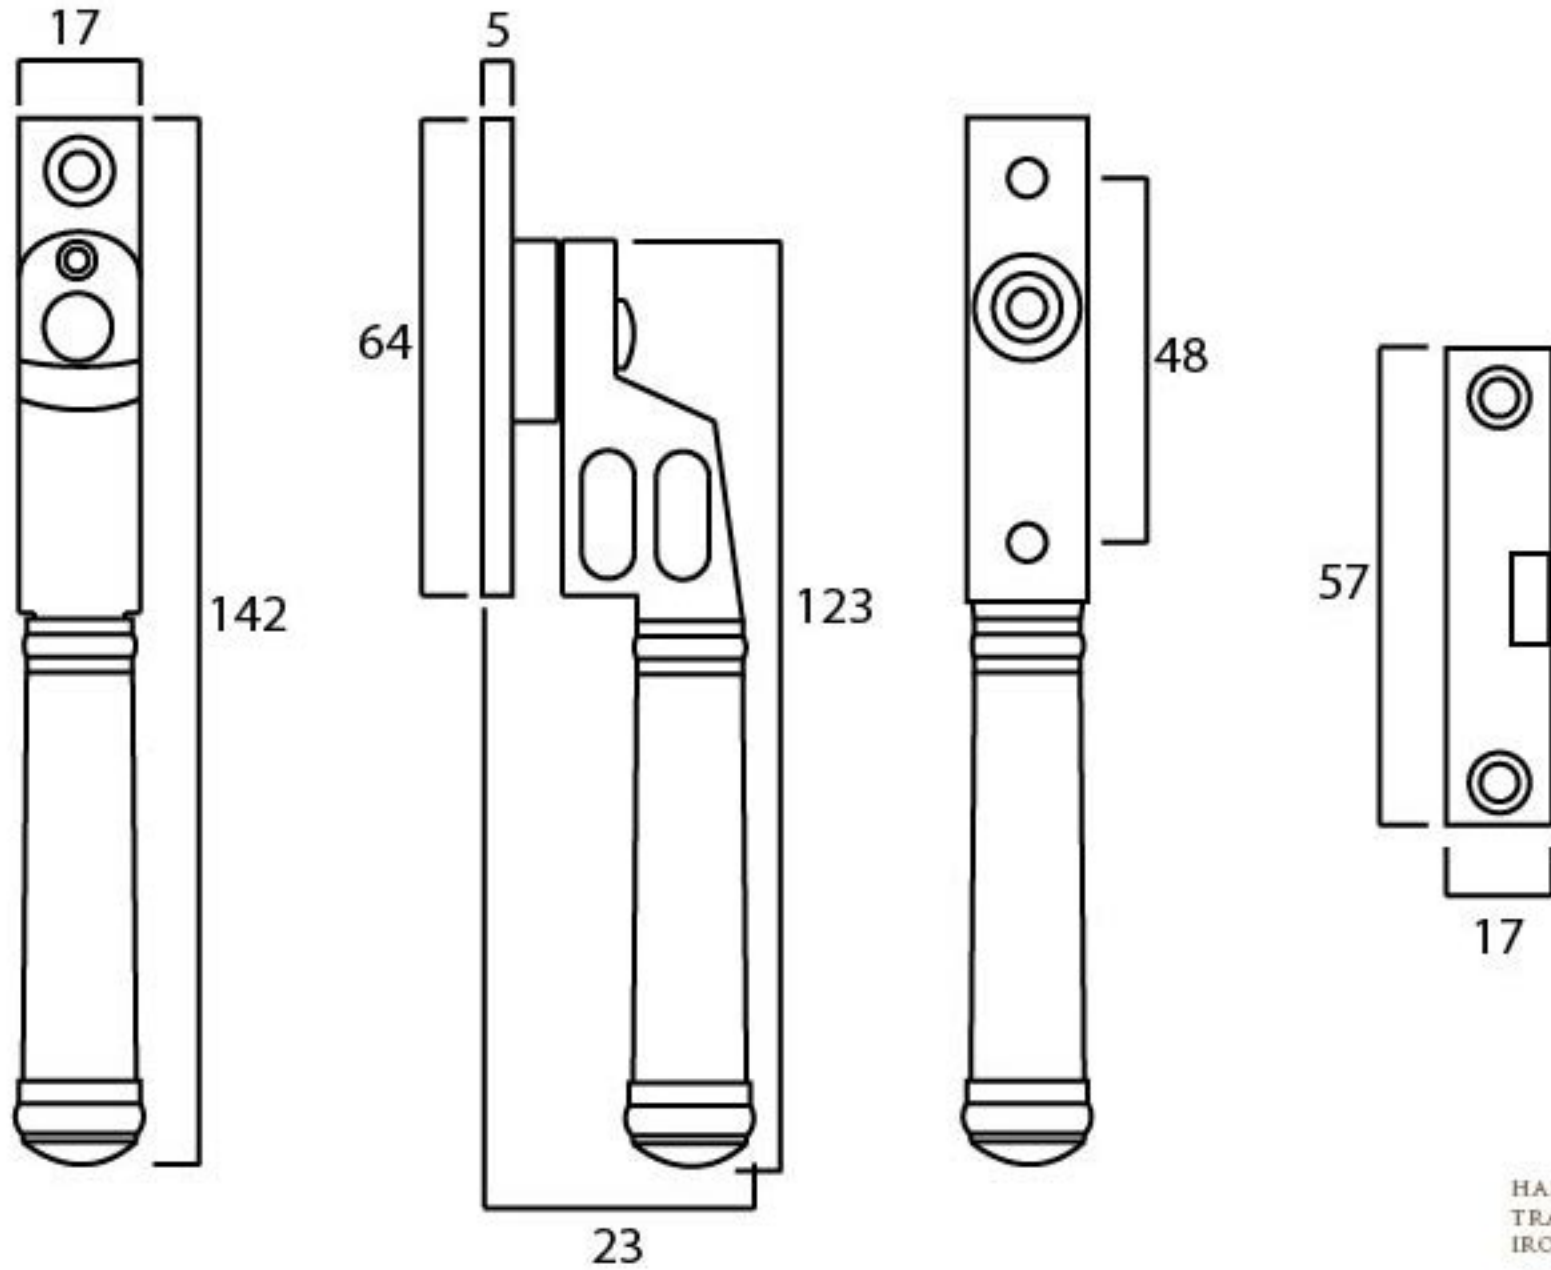

PRODUCT CODE 45137

8 Gauge x 3/4" CS

HANDFORGED
TRADITION L
IRONMONGERY

Due to the hand crafted nature of our products all measurements are approximate and should be used as a guide only