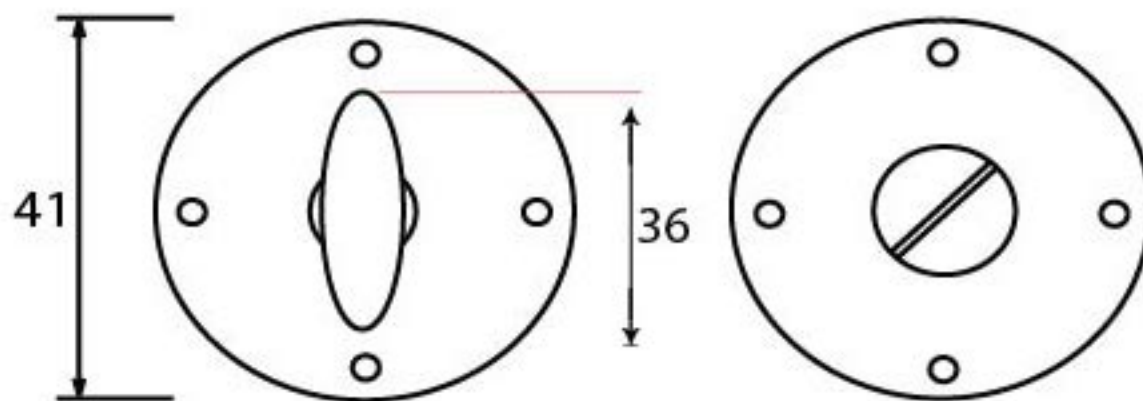

PRODUCT CODE 33382

3/4" (19mm)
x8
gauge 6 (3.5mm)

HANDFORGED
TRADITIONAL
IRONMONGERY

Due to the hand crafted nature of our products all measurements are approximate and should be used as a guide only