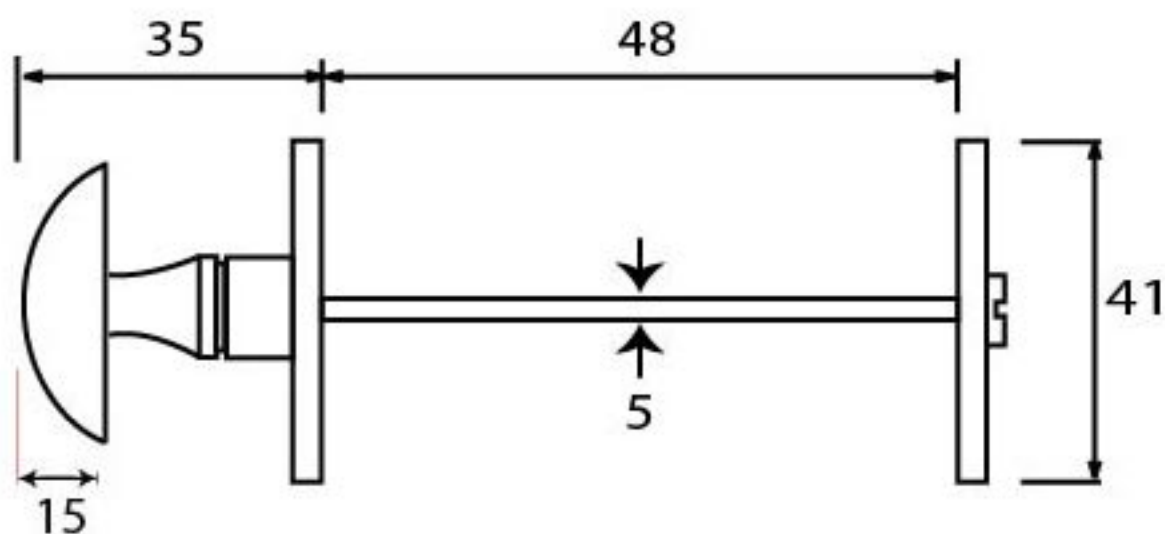

PRODUCT CODE 33382

3/4" (19mm)
x8
gauge 6 (3.5mm)

HANDFORGED
TRADITIONAL
IRONMONGERY

Due to the hand crafted nature of our products all measurements are approximate and should be used as a guide only