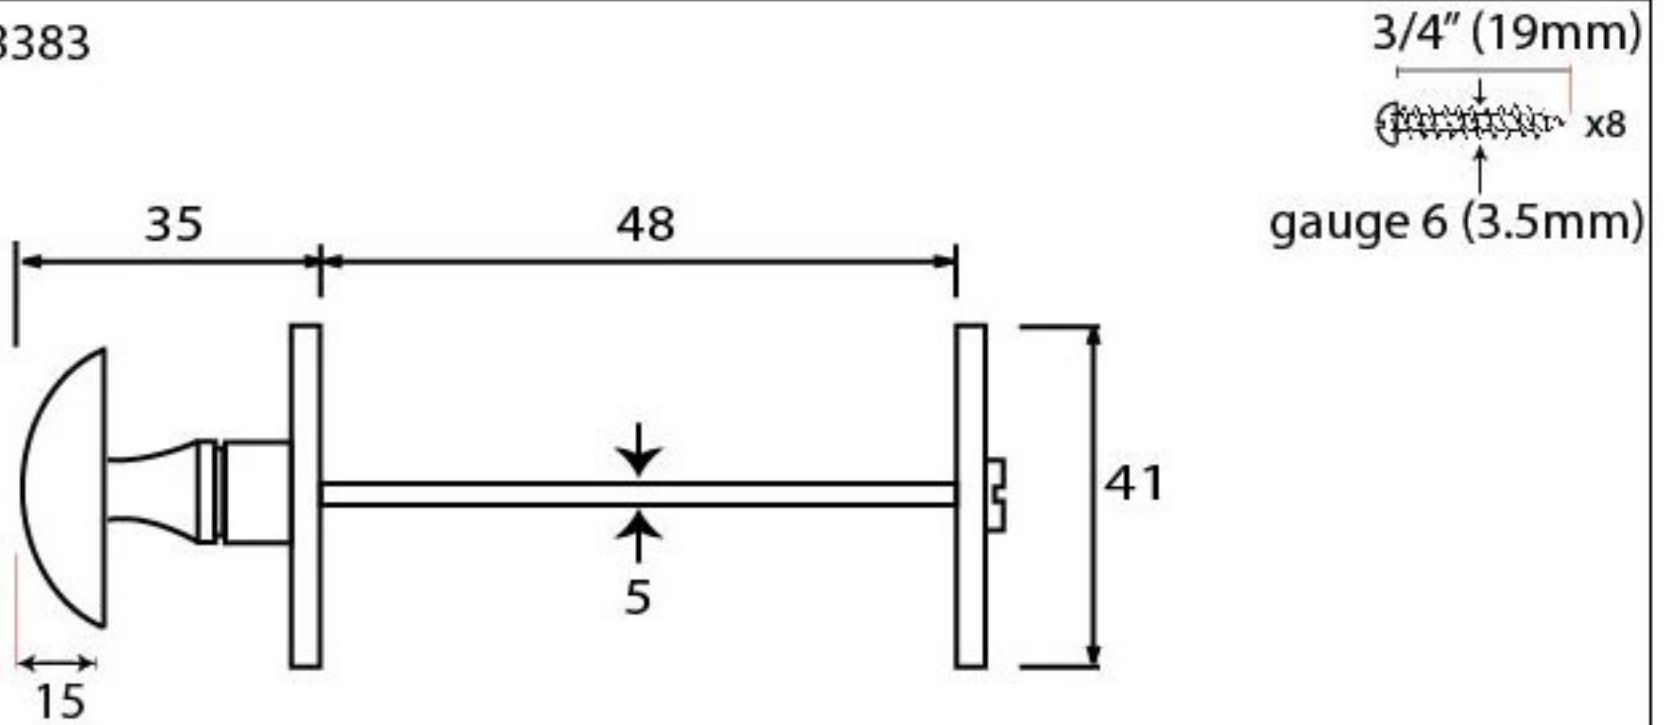

PRODUCT CODE 33383

HANDFORGED  
TRADITIONAL  
IRONMONGERY

Due to the hand crafted nature of our products all measurements are approximate and should be used as a guide only