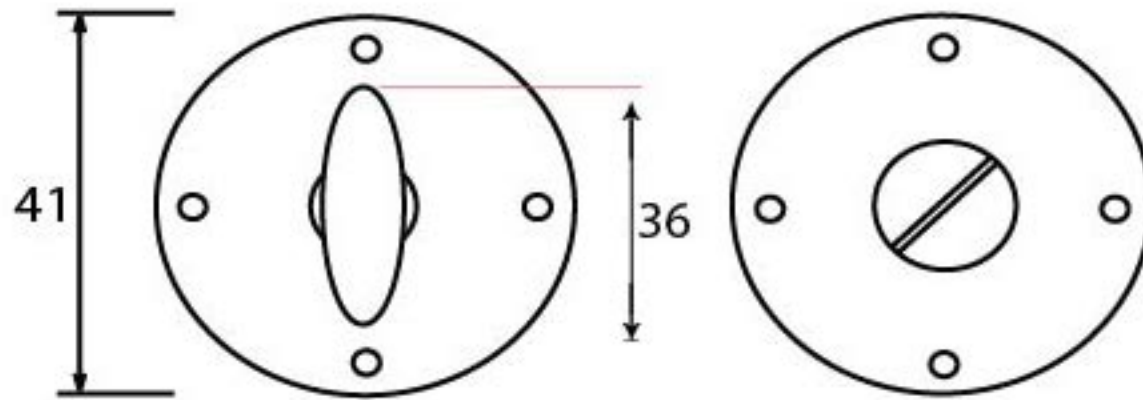

PRODUCT CODE 33383

HANDFORGED  
TRADITIONAL  
IRONMONGERY

Due to the hand crafted nature of our products all measurements are approximate and should be used as a guide only