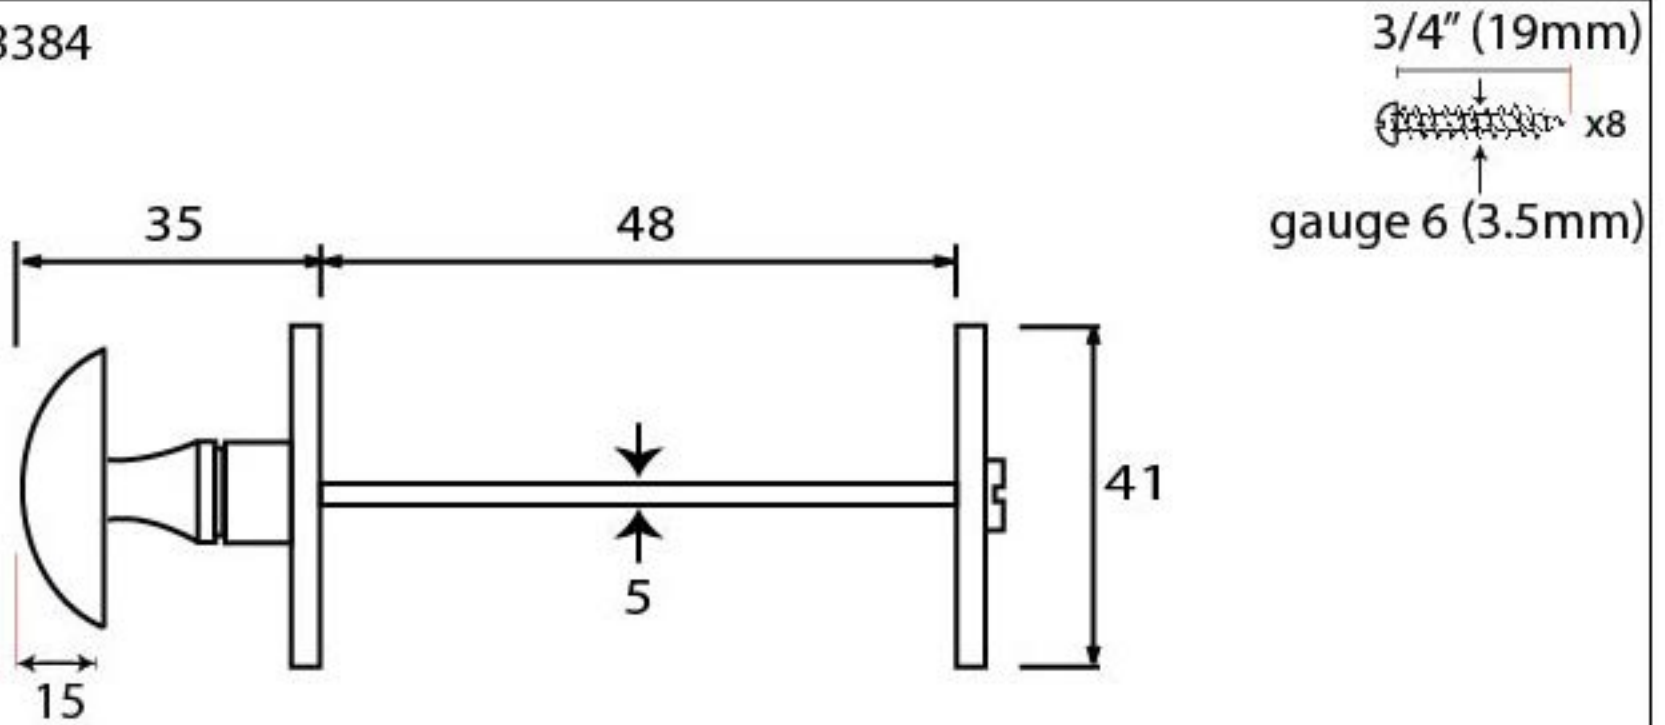

PRODUCT CODE 33384

HANDFORGED
TRADITIONAL
IRONMONGERY

Due to the hand crafted nature of our products all measurements are approximate and should be used as a guide only