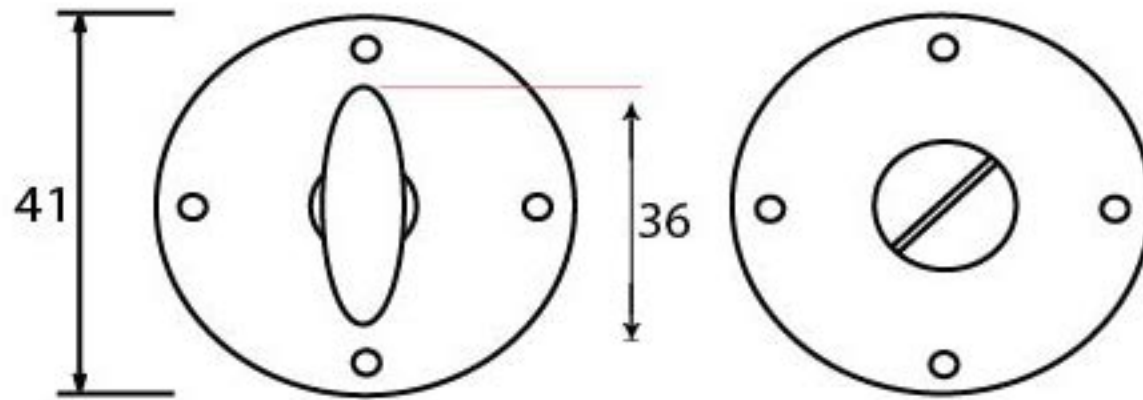

PRODUCT CODE 33384

HANDFORGED
TRADITIONAL
IRONMONGERY

Due to the hand crafted nature of our products all measurements are approximate and should be used as a guide only