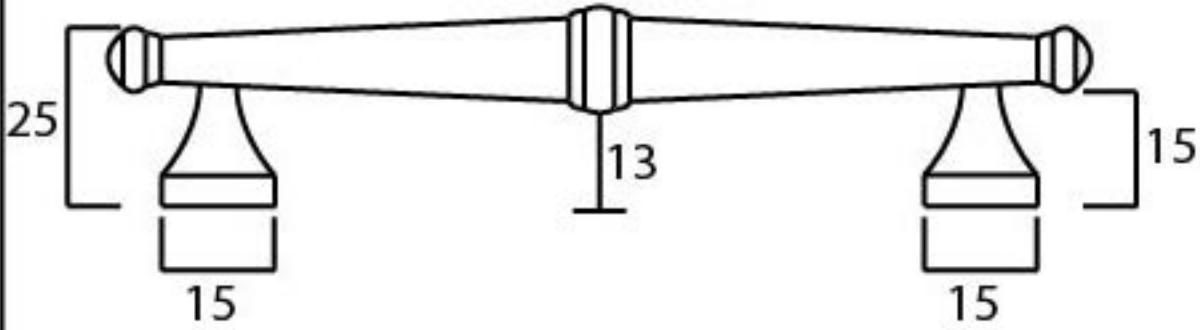

PRODUCT CODE 45151

HANDFORGED  
TRADITION L  
IRONMONGERY

Due to the hand crafted nature of our products all measurements are approximate and should be used as a guide only