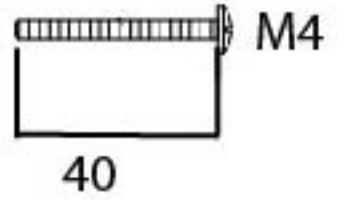

PRODUCT CODE 45151

HANDFORGED  
TRADITION L  
IRONMONGERY

Due to the hand crafted nature of our products all measurements are approximate and should be used as a guide only