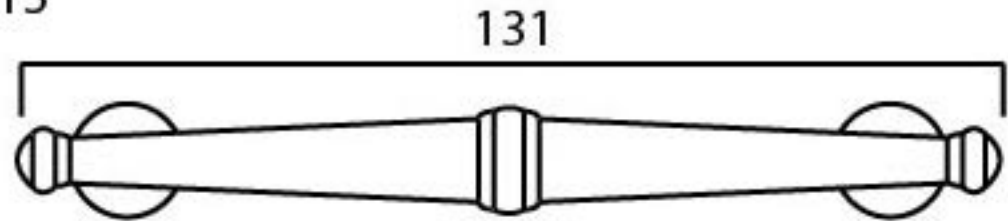

PRODUCT CODE 45151

HANDFORGED  
TRADITION L  
IRONMONGERY

Due to the hand crafted nature of our products all measurements are approximate and should be used as a guide only