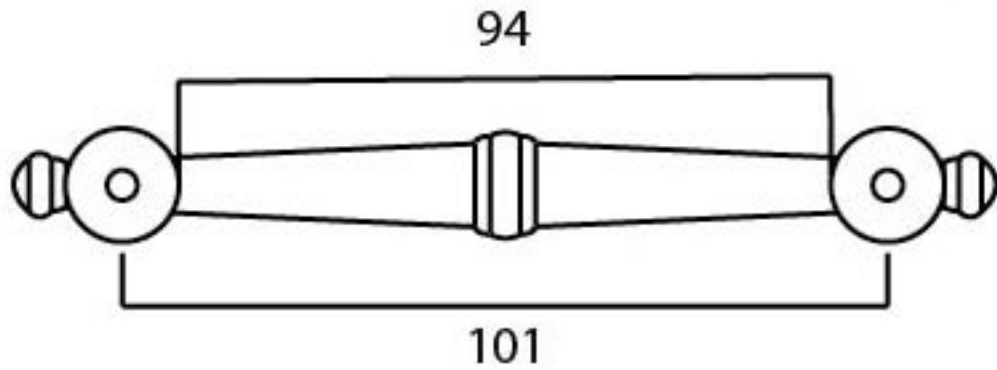

PRODUCT CODE 45151

HANDFORGED  
TRADITION L  
IRONMONGERY

Due to the hand crafted nature of our products all measurements are approximate and should be used as a guide only