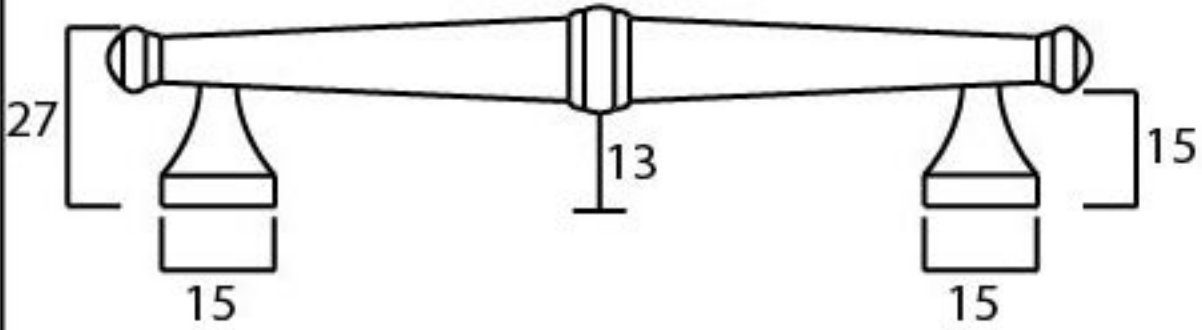

PRODUCT CODE 45152

HANDFORGED
TRADITION L
IRONMONGERY

Due to the hand crafted nature of our products all measurements are approximate and should be used as a guide only