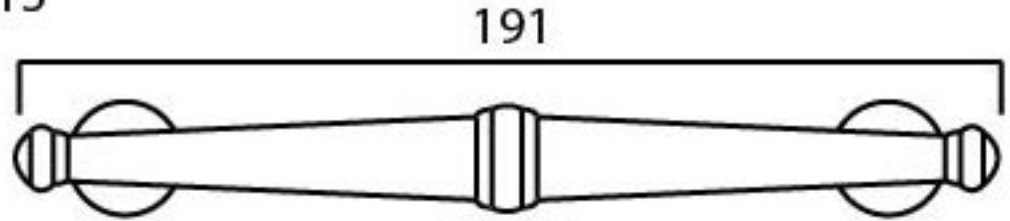

PRODUCT CODE 45152

HANDFORGED
TRADITION L
IRONMONGERY

Due to the hand crafted nature of our products all measurements are approximate and should be used as a guide only