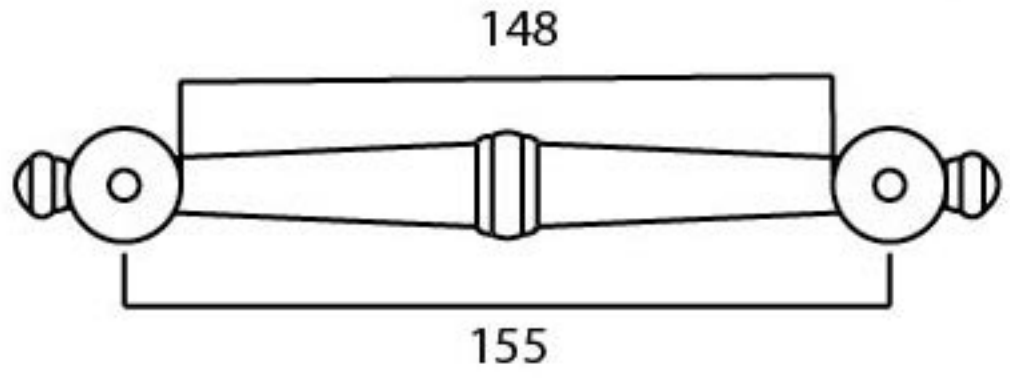

PRODUCT CODE 45152

HANDFORGED
TRADITION L
IRONMONGERY

Due to the hand crafted nature of our products all measurements are approximate and should be used as a guide only