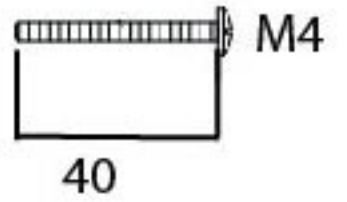

PRODUCT CODE 45152

HANDFORGED
TRADITION L
IRONMONGERY

Due to the hand crafted nature of our products all measurements are approximate and should be used as a guide only