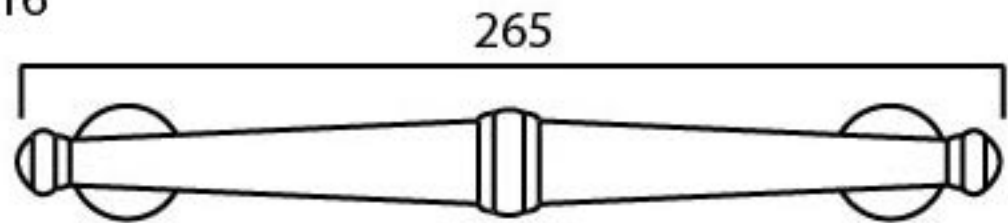

PRODUCT CODE 45153

HANDFORGED
TRADITION L
IRONMONGERY

Due to the hand crafted nature of our products all measurements are approximate and should be used as a guide only