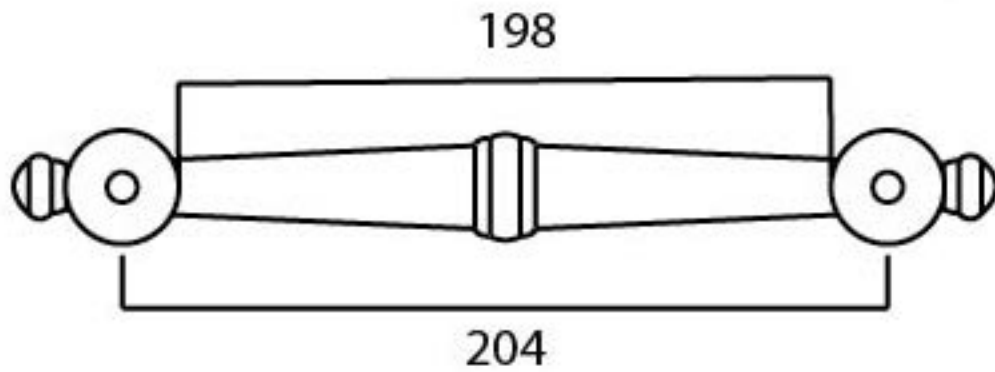

PRODUCT CODE 45153

HANDFORGED
TRADITION L
IRONMONGERY

Due to the hand crafted nature of our products all measurements are approximate and should be used as a guide only