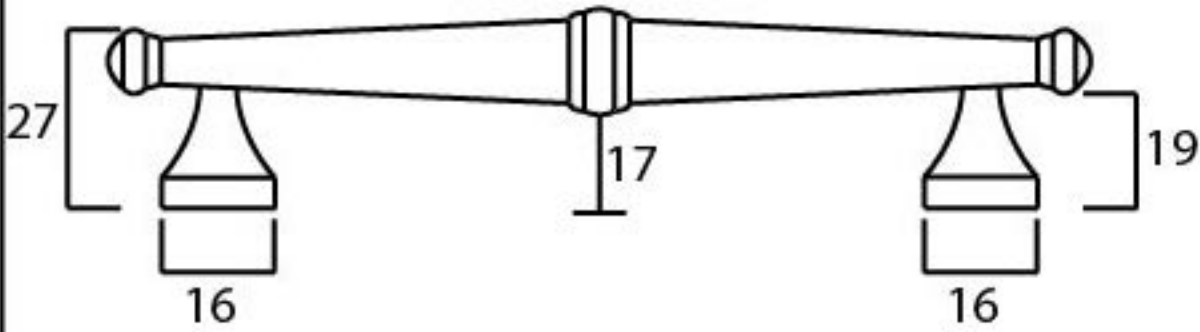

PRODUCT CODE 45153

HANDFORGED
TRADITION L
IRONMONGERY

Due to the hand crafted nature of our products all measurements are approximate and should be used as a guide only