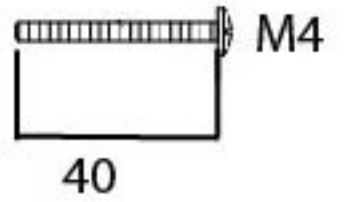

PRODUCT CODE 45153

HANDFORGED
TRADITION L
IRONMONGERY

Due to the hand crafted nature of our products all measurements are approximate and should be used as a guide only