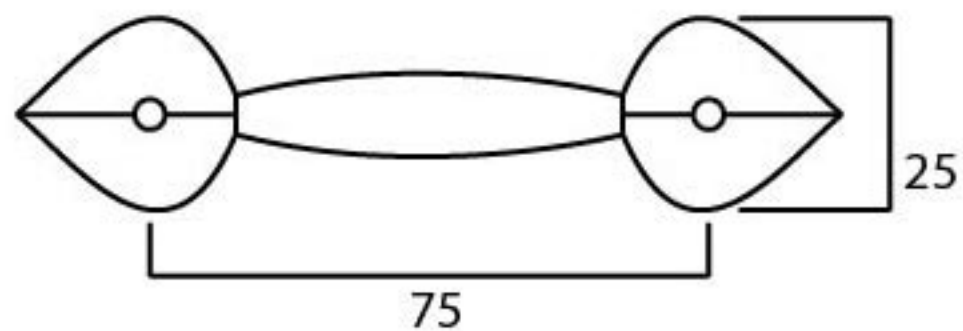

PRODUCT CODE 45245

HANDFORGED
TRADITIONAL
IRONMONGERY

Due to the hand crafted nature of our products all measurements are approximate and should be used as a guide only