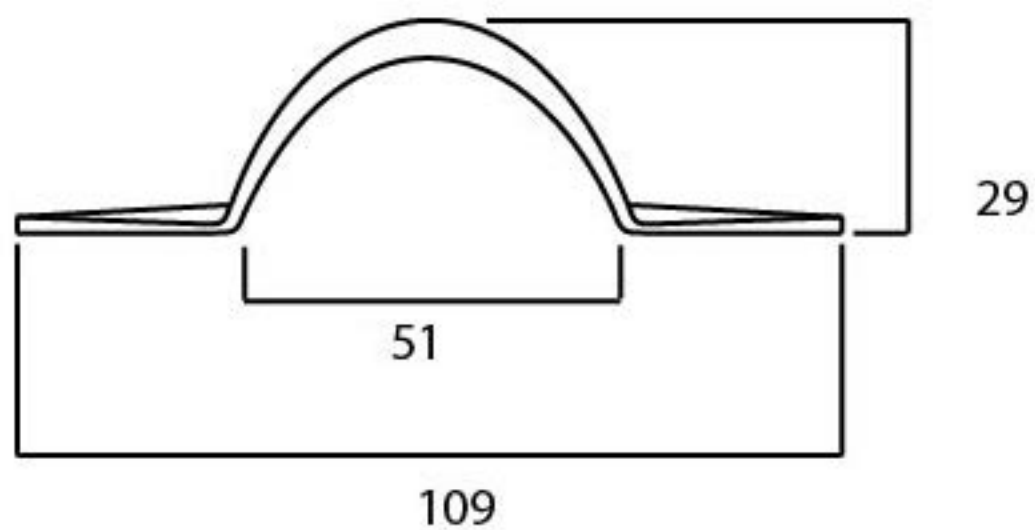

PRODUCT CODE 45245

HANDFORGED
TRADITIONAL
IRONMONGERY

Due to the hand crafted nature of our products all measurements are approximate and should be used as a guide only