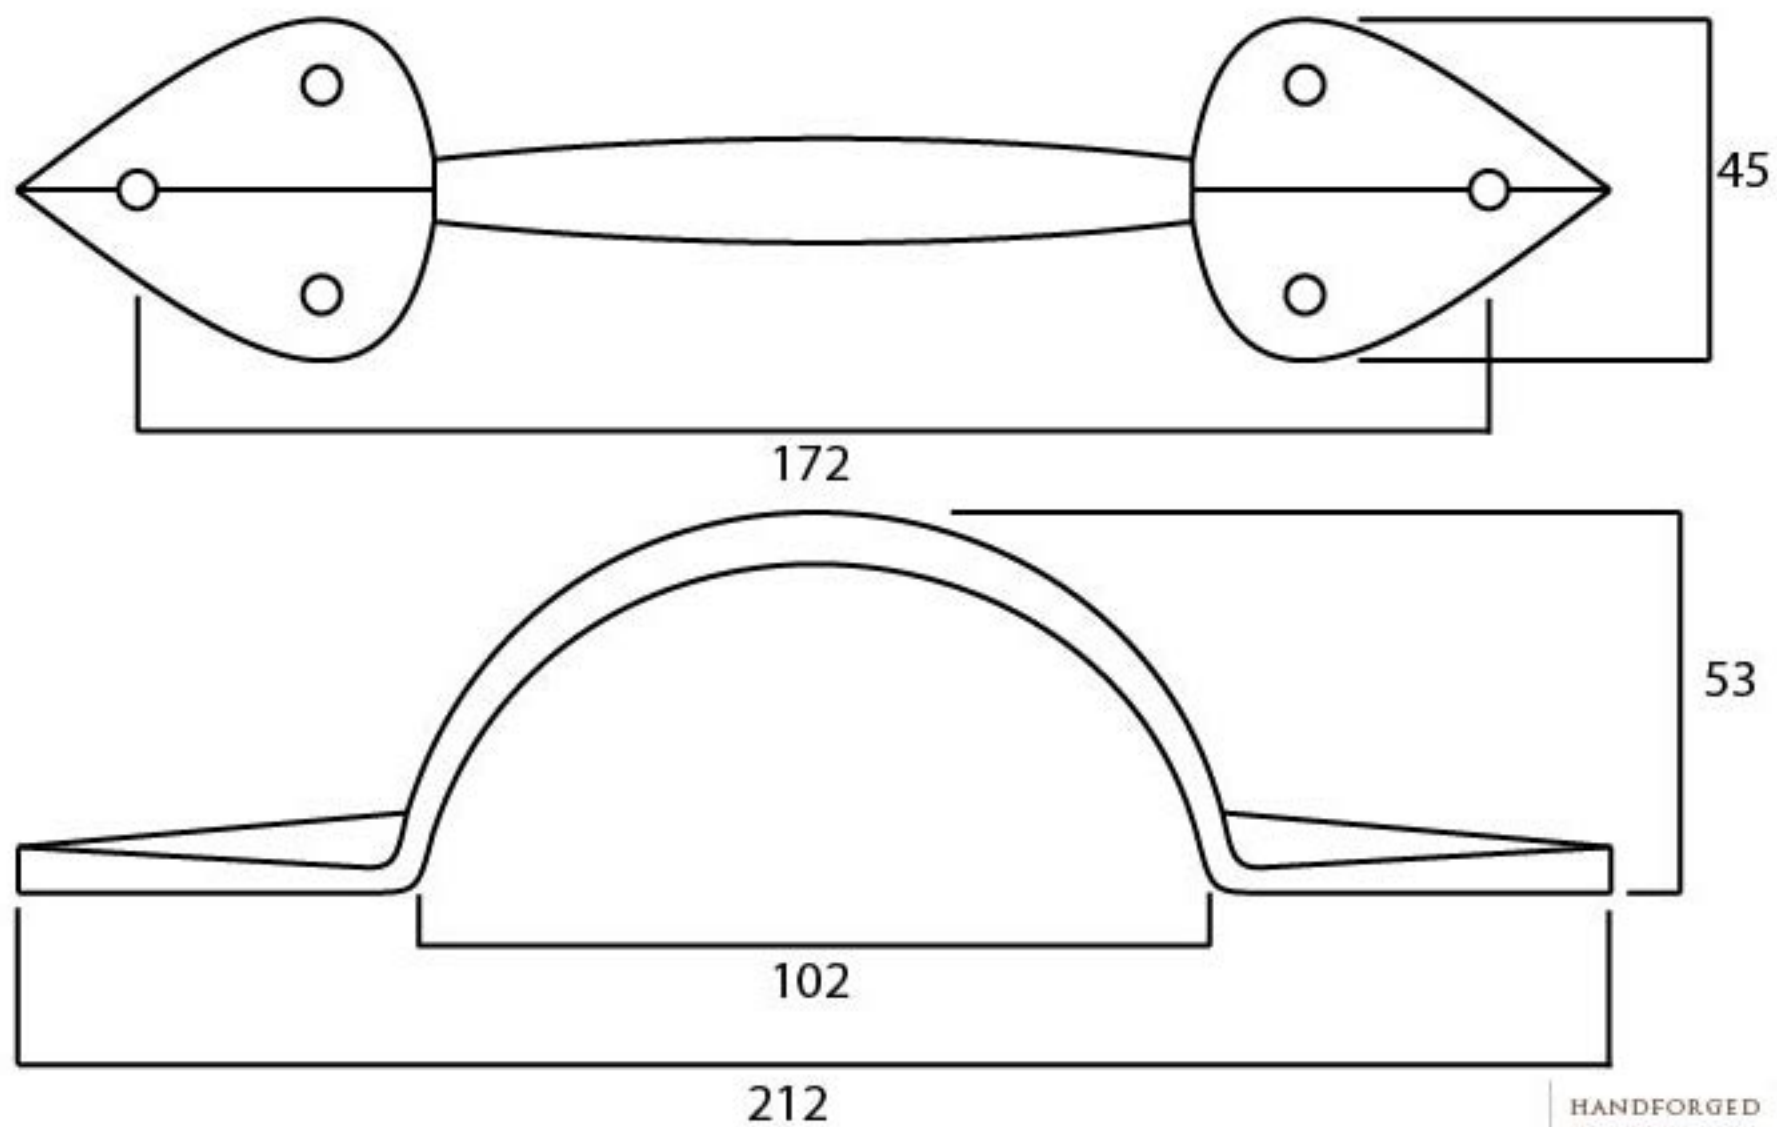

PRODUCT CODE 45247

HANDFORGED
TRADITIONAL
IRONMONGERY

Due to the hand crafted nature of our products all measurements are approximate and should be used as a guide only