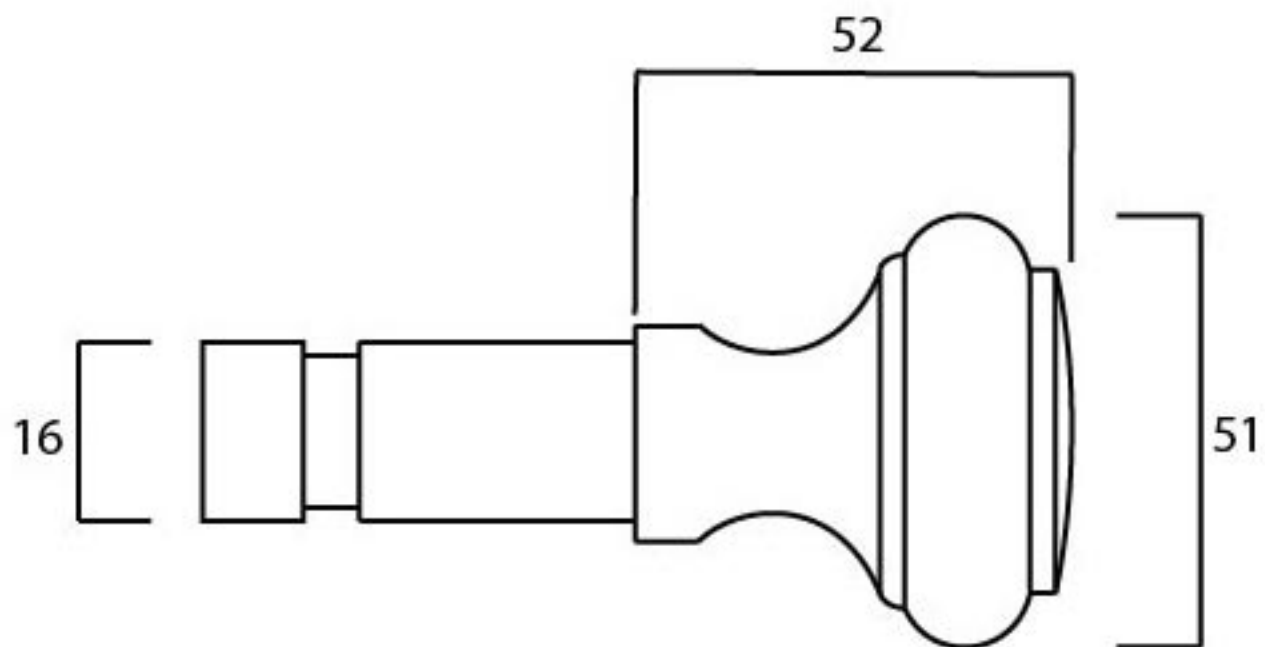

PRODUCT CODE 45290

HANDFORGED
TRADITIONAL
IRONMONGERY

Due to the hand crafted nature of our products all measurements are approximate and should be used as a guide only