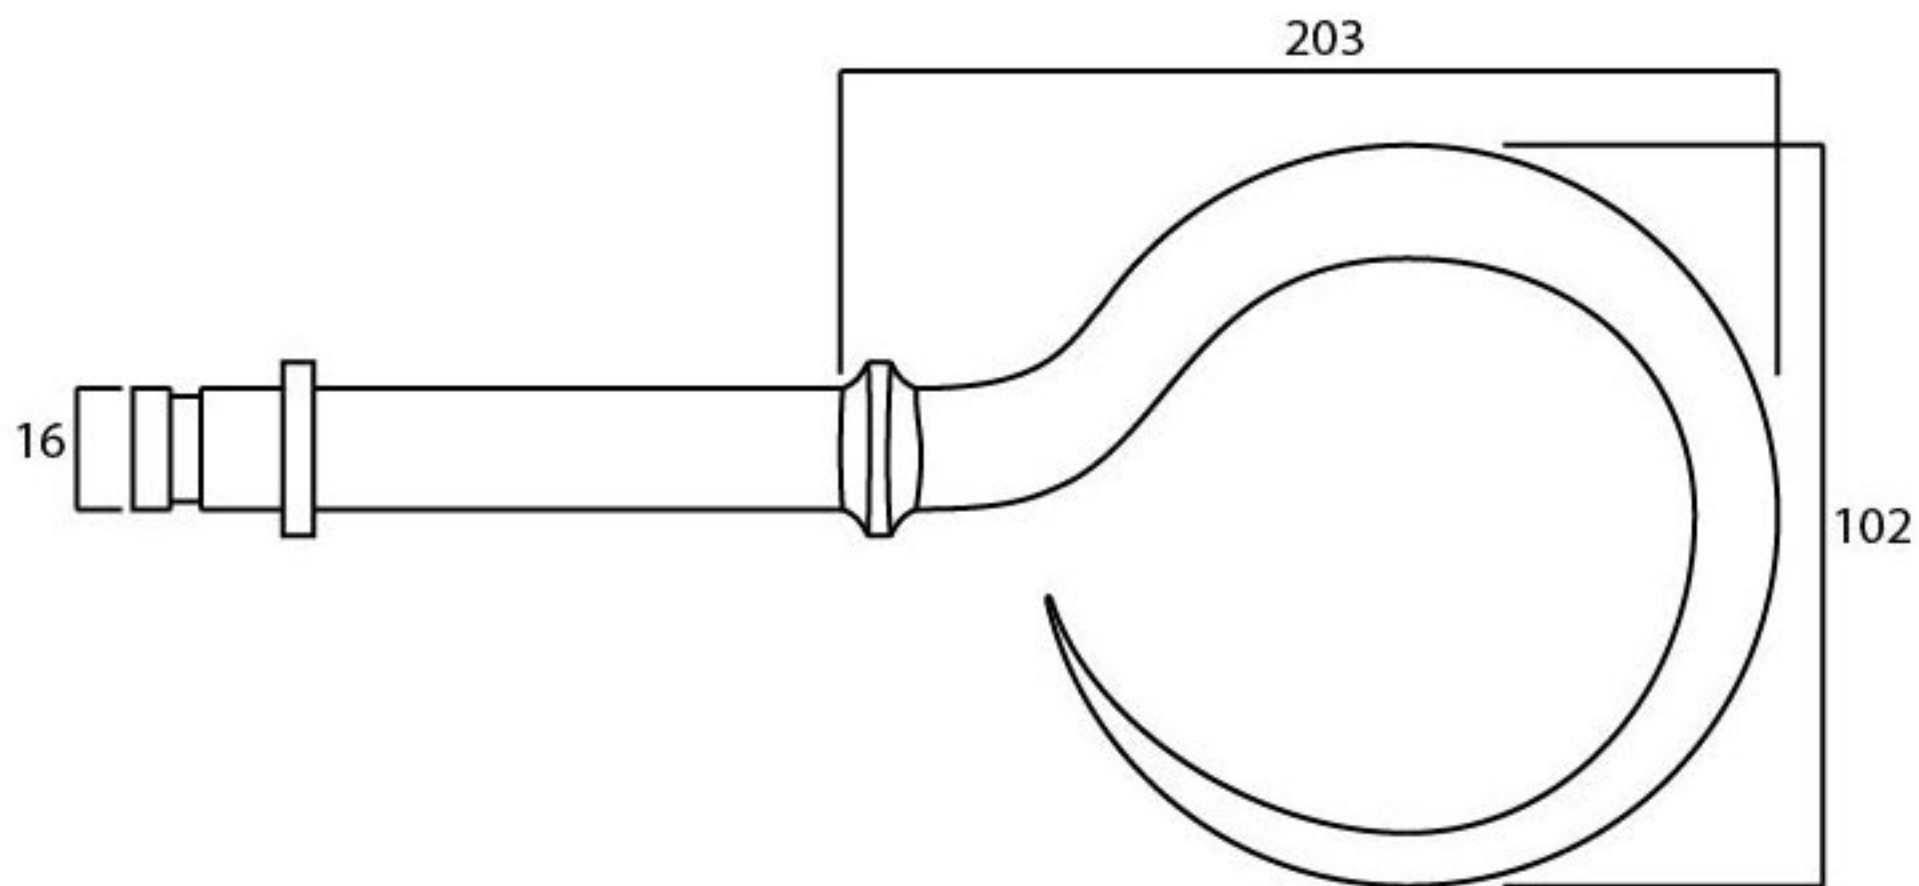

PRODUCT CODE 45291

HANDFORGED
TRADITIONAL
IRONMONGERY

Due to the hand crafted nature of our products all measurements are approximate and should be used as a guide only