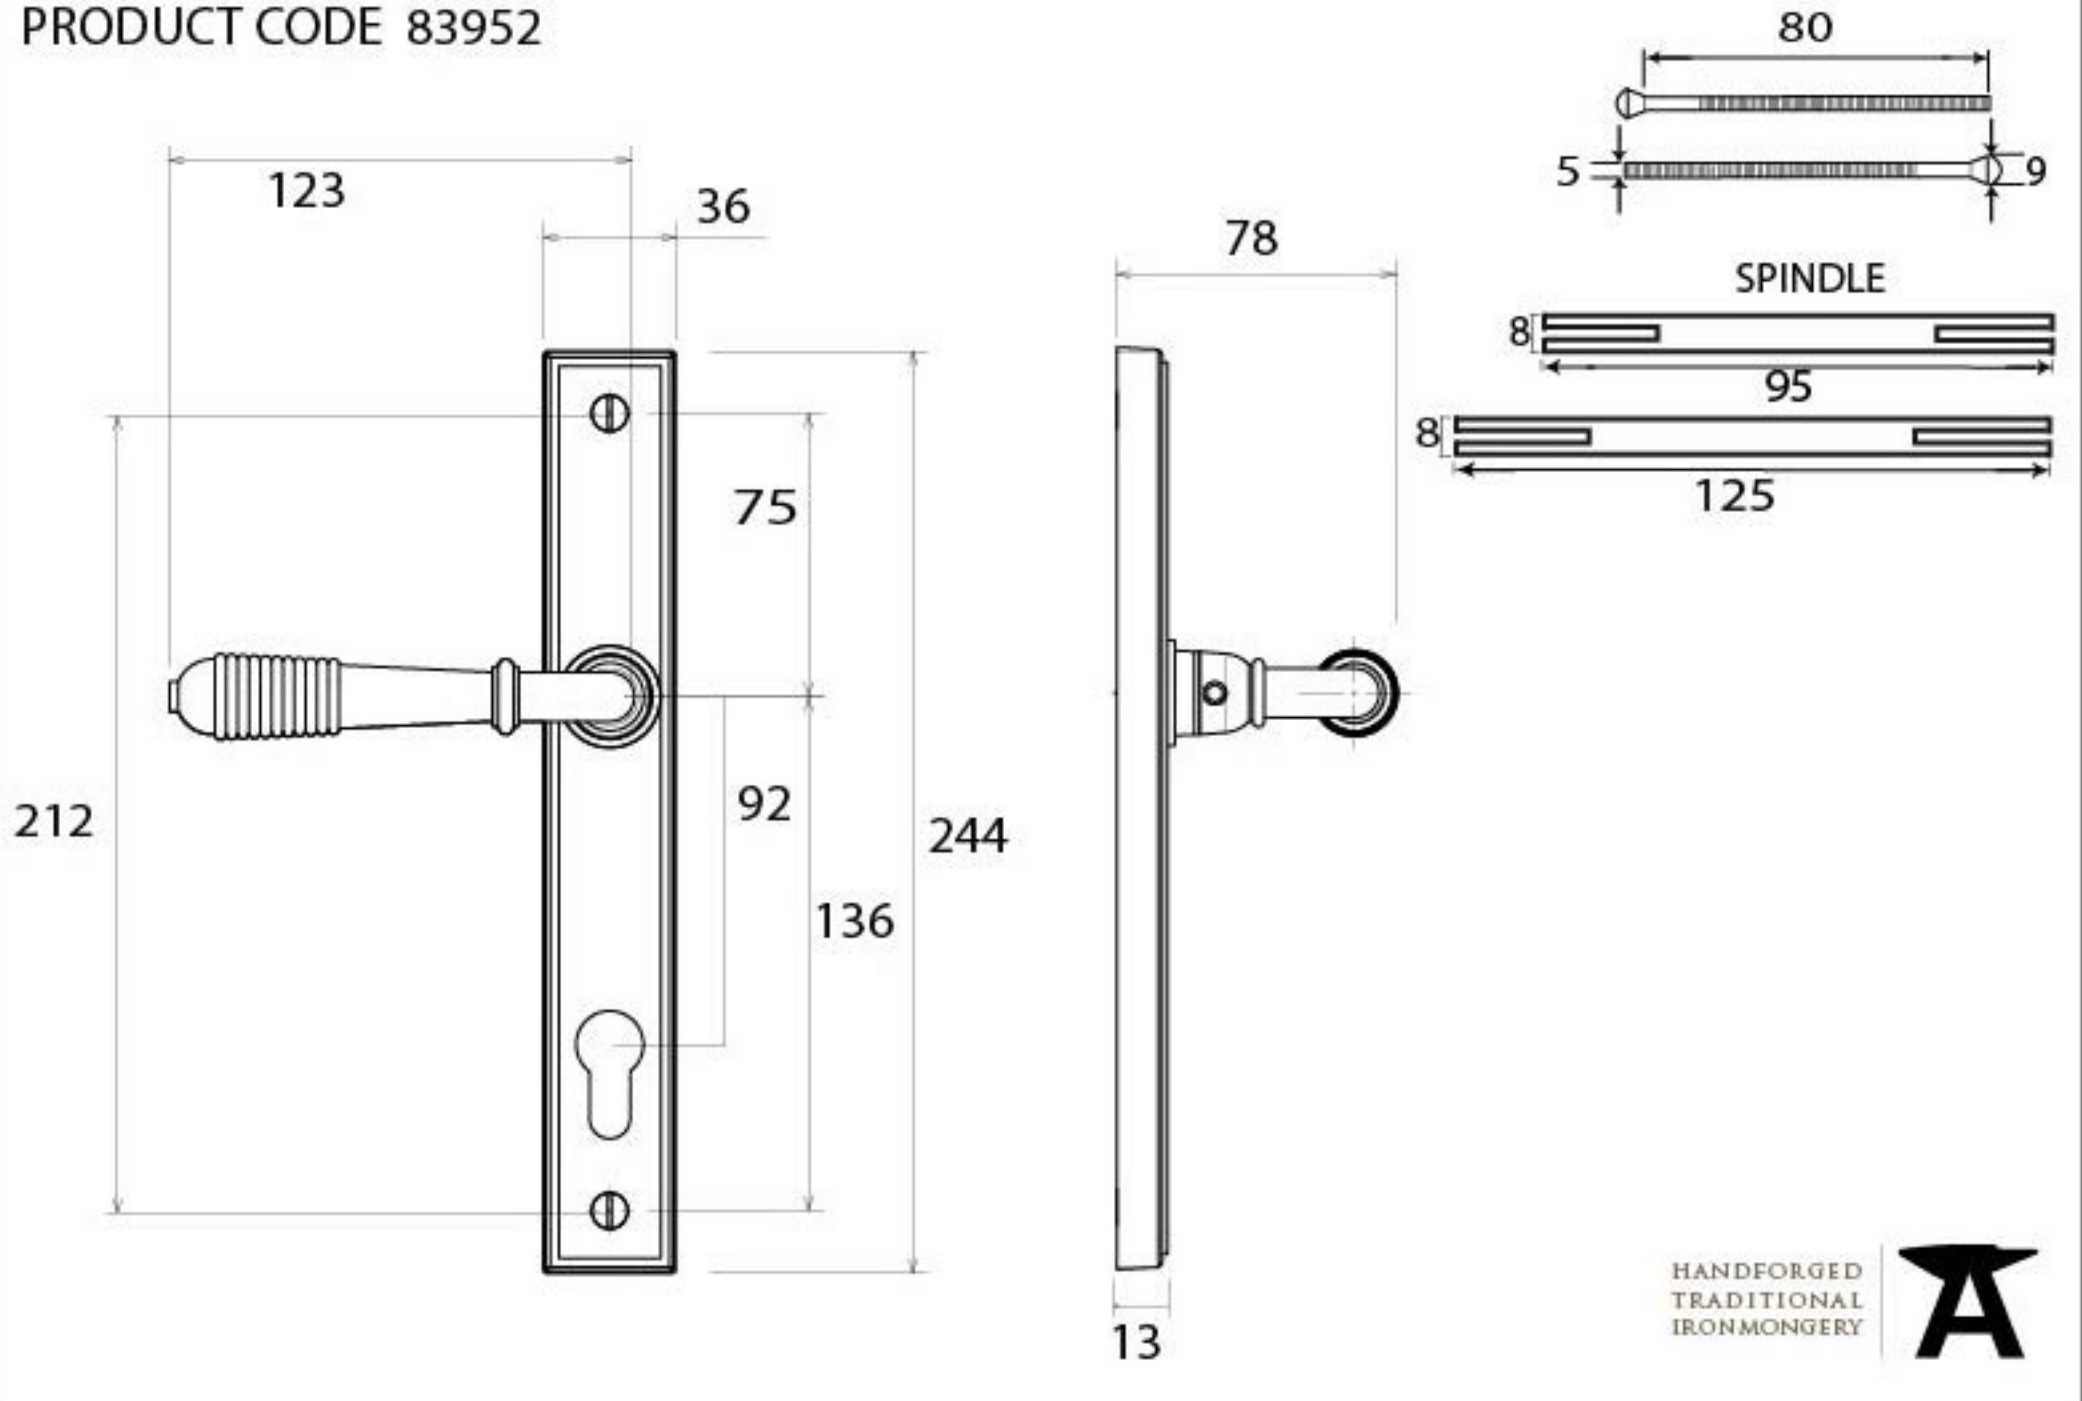

PRODUCT CODE 83952

Due to the hand crafted nature of our products all measurements are approximate and should be used as a guide only

HANDFORGED
TRADITIONAL
IRONMONGERY