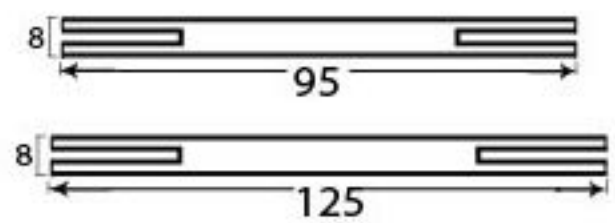

PRODUCT CODE 83953

SPINDLE

HANDFORGED
TRADITIONAL
IRONMONGERY

Due to the hand crafted nature of our products all measurements are approximate and should be used as a guide only