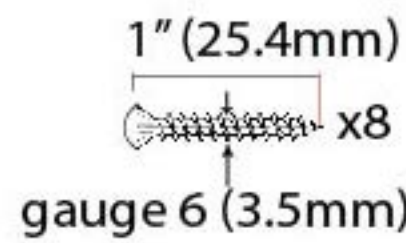

PRODUCT CODE 83953

SPINDLE

HANDFORGED
TRADITIONAL
IRONMONGERY

Due to the hand crafted nature of our products all measurements are approximate and should be used as a guide only