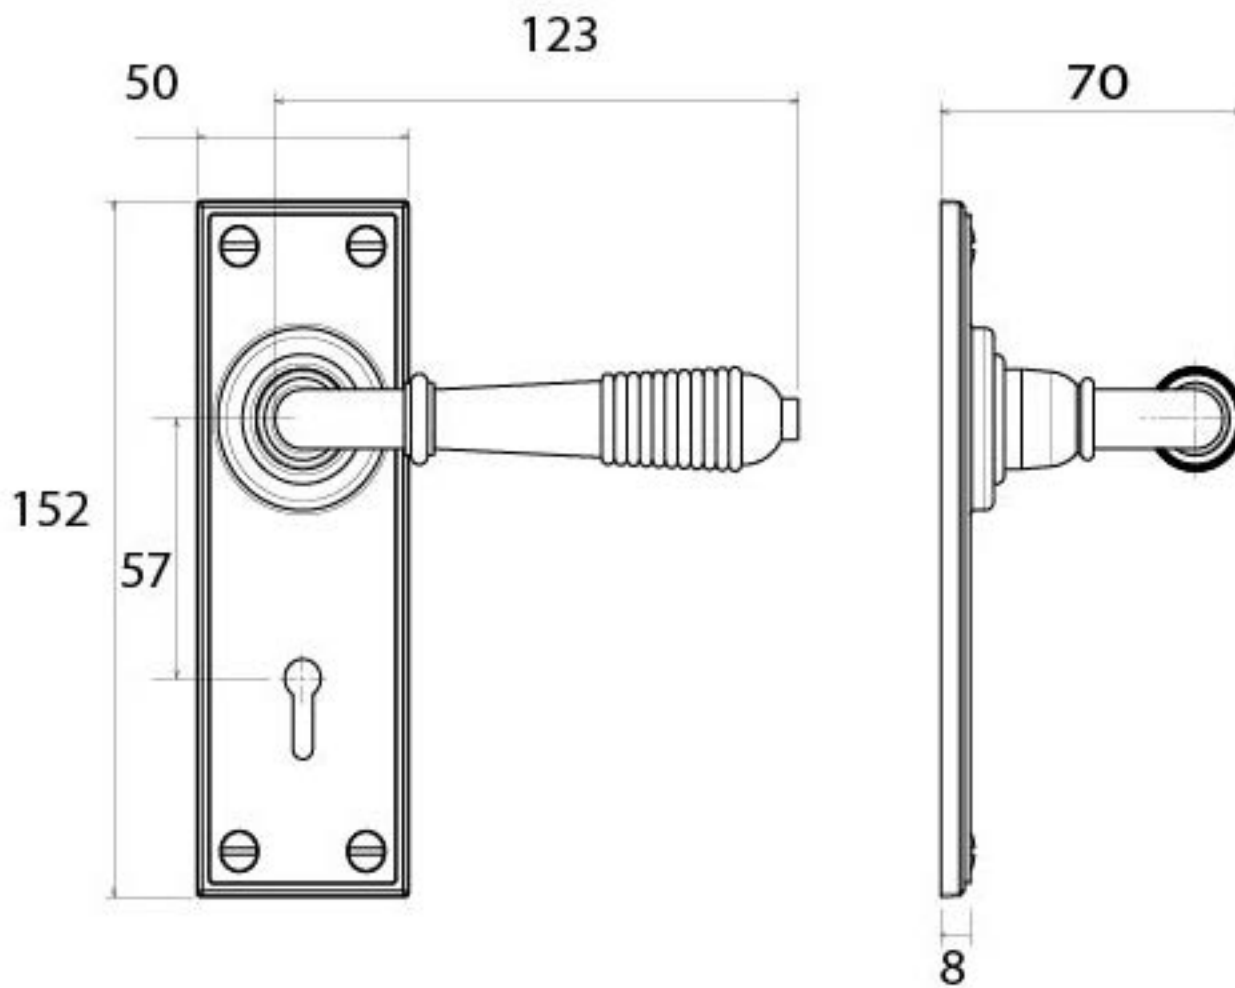

PRODUCT CODE 83953

SPINDLE

HANDFORGED
TRADITIONAL
IRONMONGERY

Due to the hand crafted nature of our products all measurements are approximate and should be used as a guide only