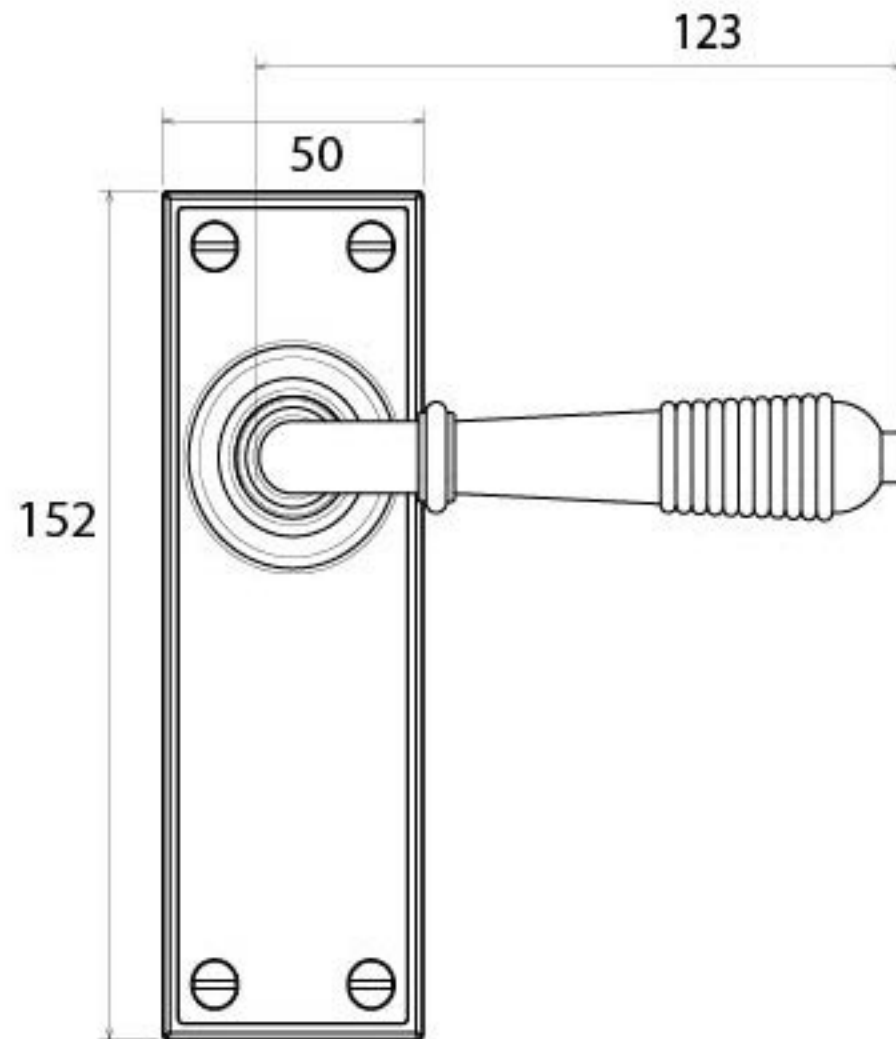

PRODUCT CODE 83954

SPINDLE

HANDFORGED  
TRADITIONAL  
IRONMONGERY

Due to the hand crafted nature of our products all measurements are approximate and should be used as a guide only