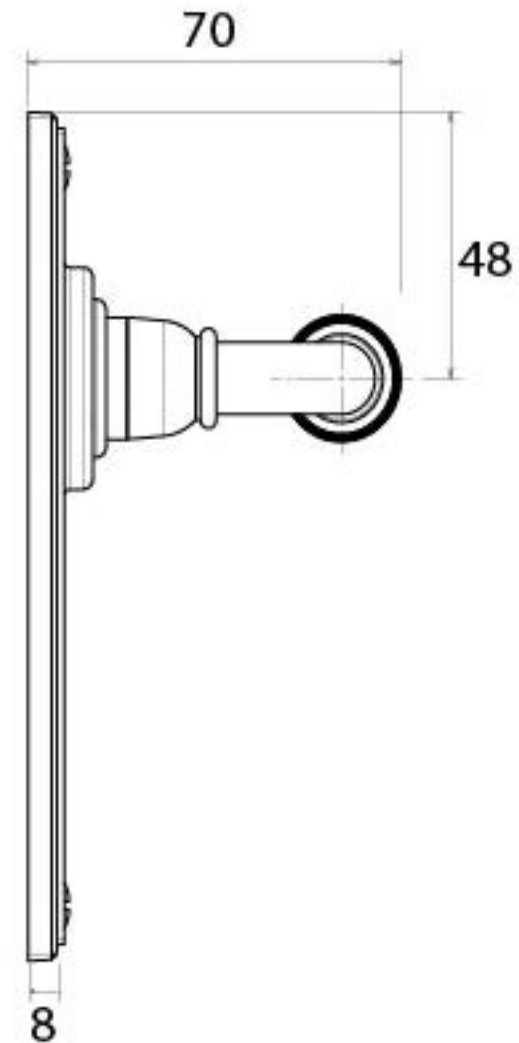

PRODUCT CODE 83954

SPINDLE

HANDFORGED  
TRADITIONAL  
IRONMONGERY

Due to the hand crafted nature of our products all measurements are approximate and should be used as a guide only