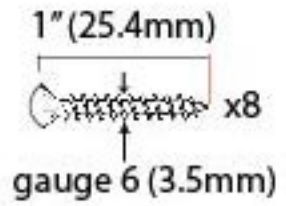

PRODUCT CODE 83954

SPINDLE

HANDFORGED  
TRADITIONAL  
IRONMONGERY

Due to the hand crafted nature of our products all measurements are approximate and should be used as a guide only