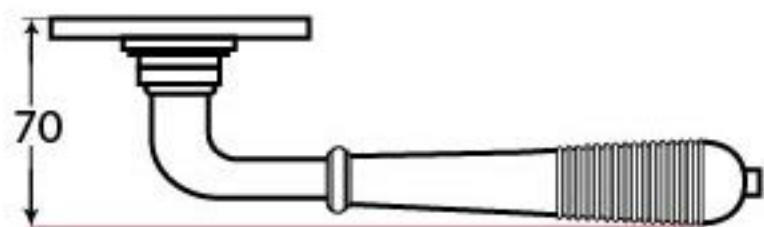

PRODUCT CODE 83955

1" (25.4mm)
x8
gauge 6 (3.5mm)

SPINDLE

HANDFORGED
TRADITIONAL
IRONMONGERY

Due to the hand crafted nature of our products all measurements are approximate and should be used as a guide only