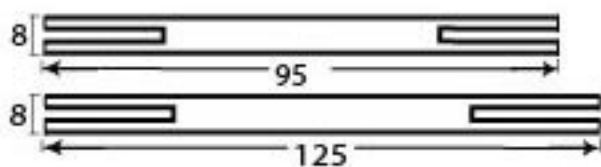

PRODUCT CODE 83955

1" (25.4mm)
x8
gauge 6 (3.5mm)

SPINDLE

HANDFORGED
TRADITIONAL
IRONMONGERY

Due to the hand crafted nature of our products all measurements are approximate and should be used as a guide only