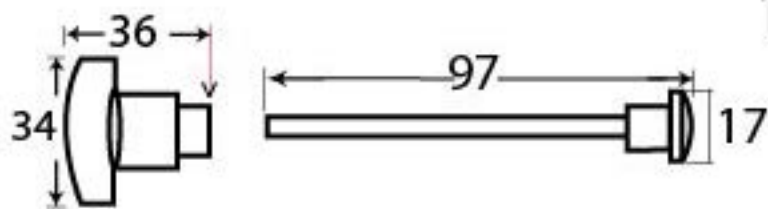

PRODUCT CODE 83955

1" (25.4mm)
x8
gauge 6 (3.5mm)

SPINDLE

HANDFORGED
TRADITIONAL
IRONMONGERY

Due to the hand crafted nature of our products all measurements are approximate and should be used as a guide only