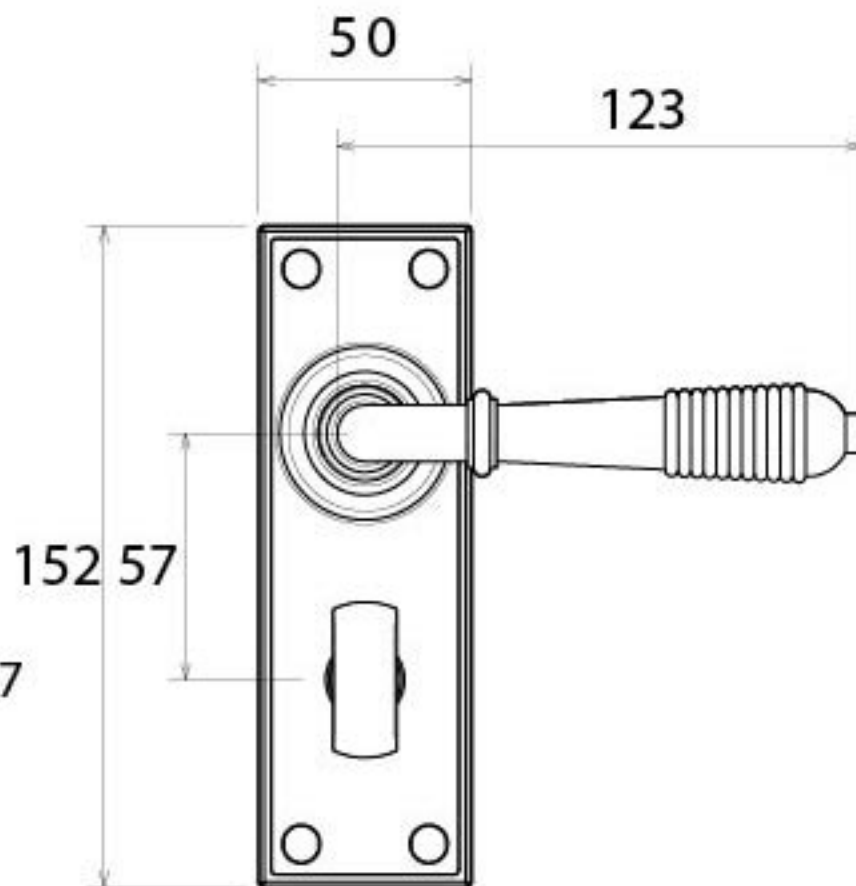

PRODUCT CODE 83955

1" (25.4mm)
x8
gauge 6 (3.5mm)

SPINDLE

HANDFORGED
TRADITIONAL
IRONMONGERY

Due to the hand crafted nature of our products all measurements are approximate and should be used as a guide only