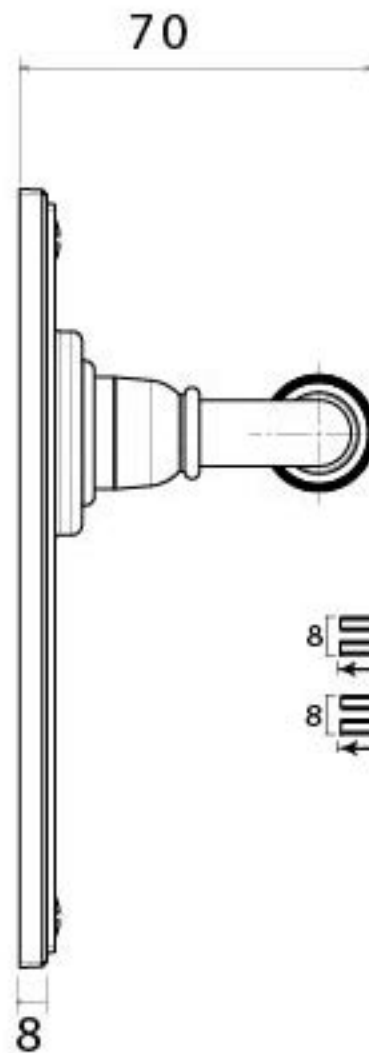

PRODUCT CODE 83956

HANDFORGED
TRADITIONAL
IRONMONGERY

Due to the hand crafted nature of our products all measurements are approximate and should be used as a guide only