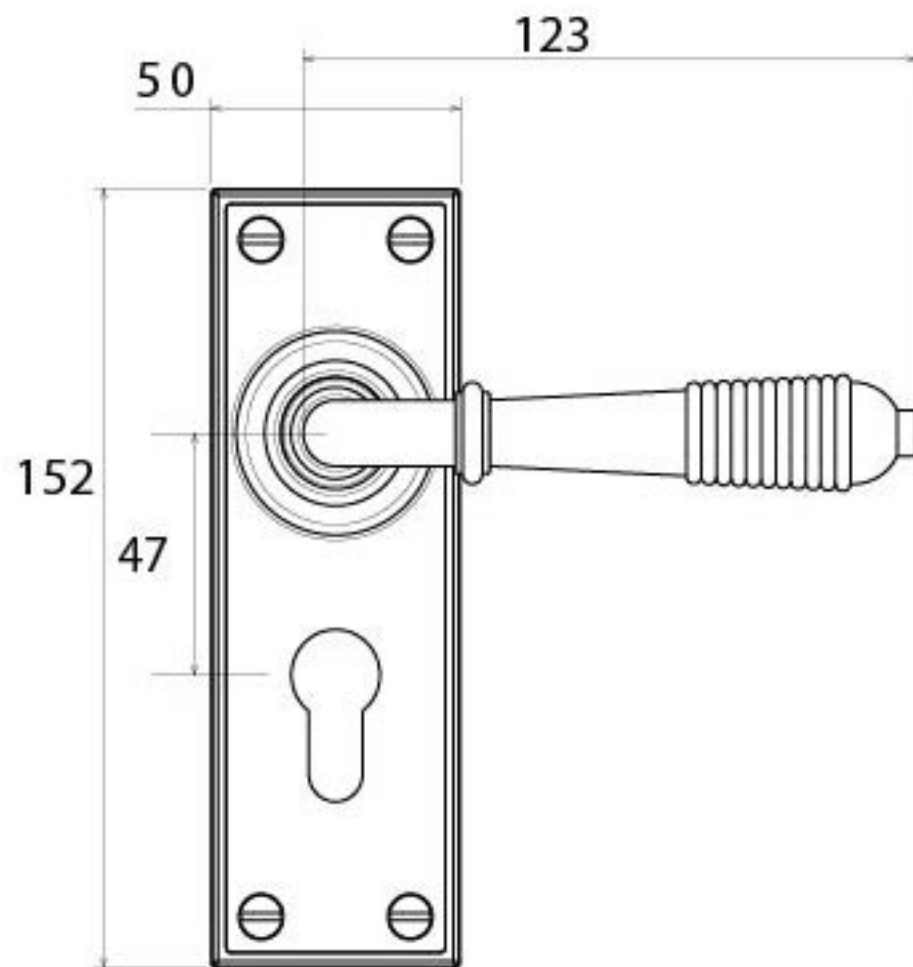

PRODUCT CODE 83956

HANDFORGED
TRADITIONAL
IRONMONGERY

Due to the hand crafted nature of our products all measurements are approximate and should be used as a guide only