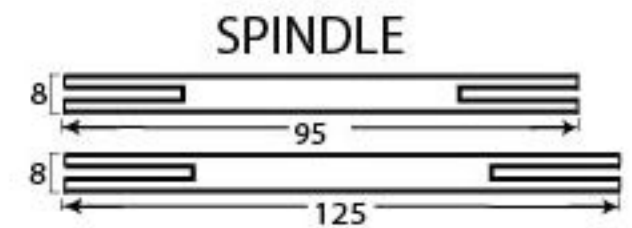

PRODUCT CODE 83956

HANDFORGED
TRADITIONAL
IRONMONGERY

Due to the hand crafted nature of our products all measurements are approximate and should be used as a guide only