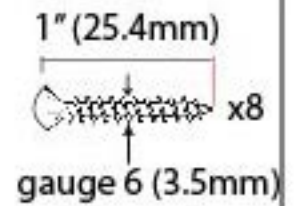

PRODUCT CODE 83956

HANDFORGED
TRADITIONAL
IRONMONGERY

Due to the hand crafted nature of our products all measurements are approximate and should be used as a guide only