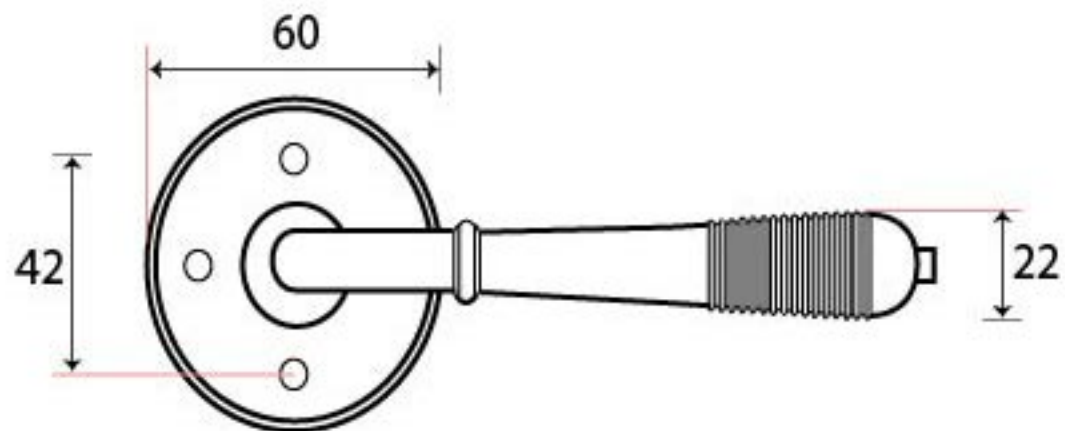

PRODUCT CODE 90007

3/4" (19mm)
x8
gauge 6 (3.5mm)

SPINDLE

HANDFORGED
TRADITIONAL
IRONMONGERY

Due to the hand crafted nature of our products all measurements are approximate and should be used as a guide only