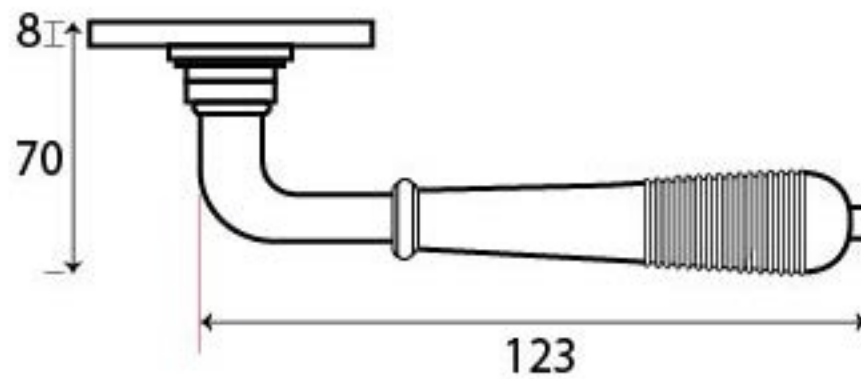

PRODUCT CODE 90007

3/4" (19mm)
x8
gauge 6 (3.5mm)

SPINDLE

HANDFORGED
TRADITIONAL
IRONMONGERY

Due to the hand crafted nature of our products all measurements are approximate and should be used as a guide only