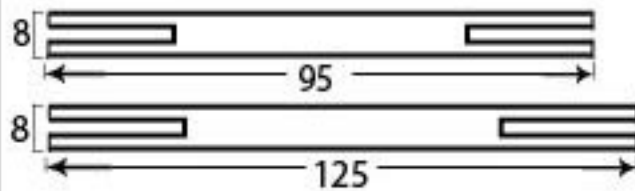

PRODUCT CODE 90007

3/4" (19mm)
x8
gauge 6 (3.5mm)

SPINDLE

HANDFORGED
TRADITIONAL
IRONMONGERY

Due to the hand crafted nature of our products all measurements are approximate and should be used as a guide only