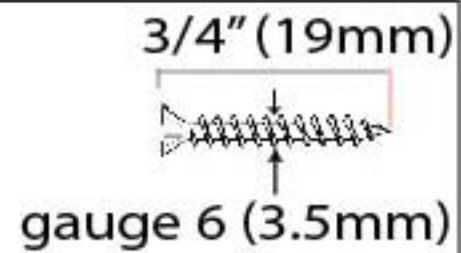

PRODUCT CODE 90022

HANDFORGED
TRADITIONAL
IRONMONGERY

Due to the hand crafted nature of our products all measurements are approximate and should be used as a guide only