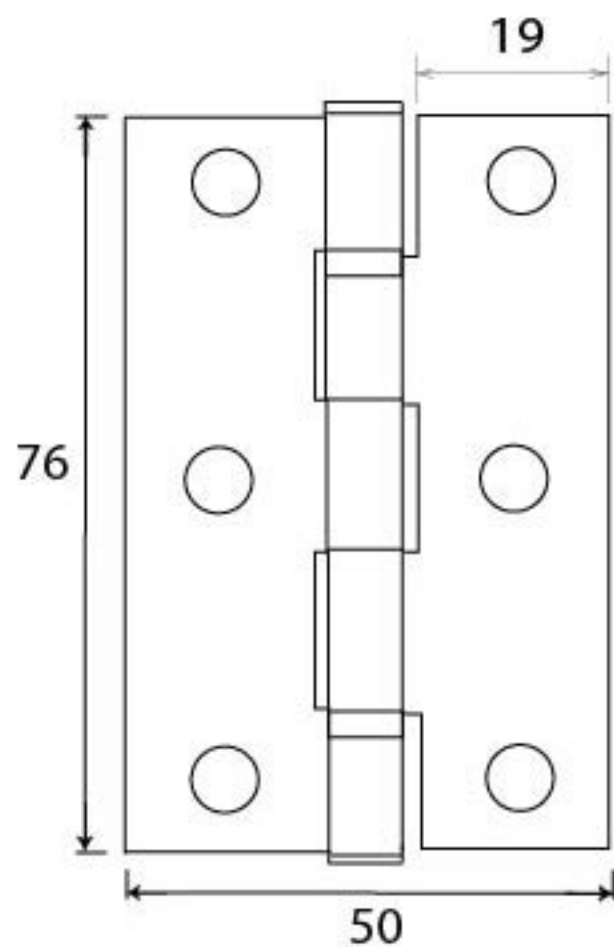

PRODUCT CODE 90022

HANDFORGED
TRADITIONAL
IRONMONGERY

Due to the hand crafted nature of our products all measurements are approximate and should be used as a guide only