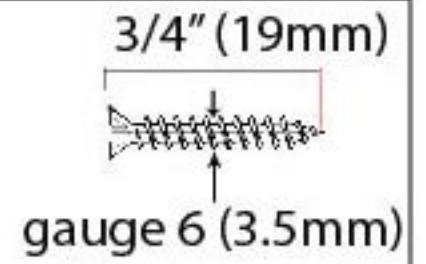

PRODUCT CODE 90023

HANDFORGED
TRADITIONAL
IRONMONGERY

Due to the hand crafted nature of our products all measurements are approximate and should be used as a guide only