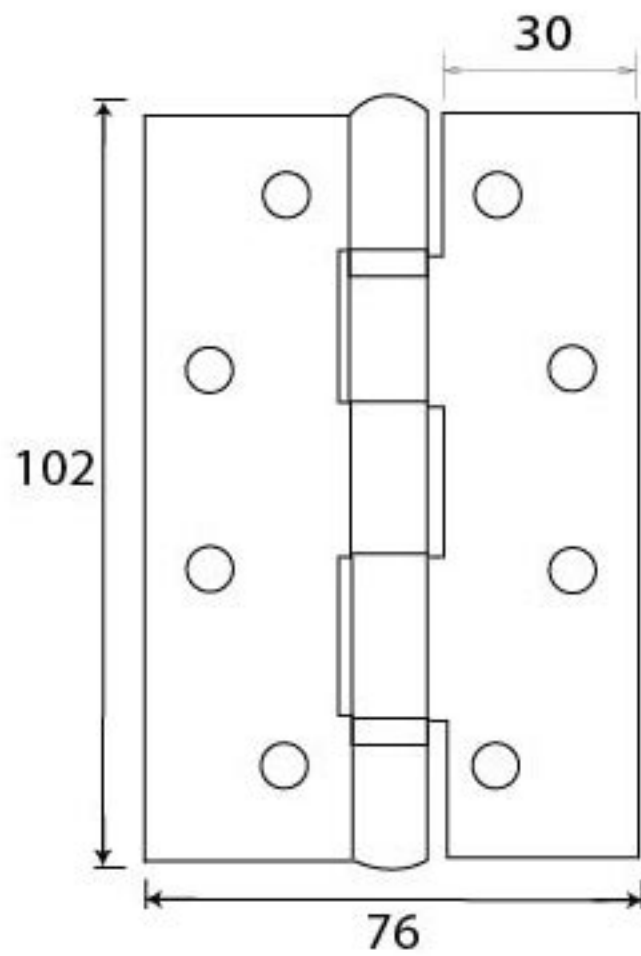

PRODUCT CODE 90023

HANDFORGED
TRADITIONAL
IRONMONGERY

Due to the hand crafted nature of our products all measurements are approximate and should be used as a guide only