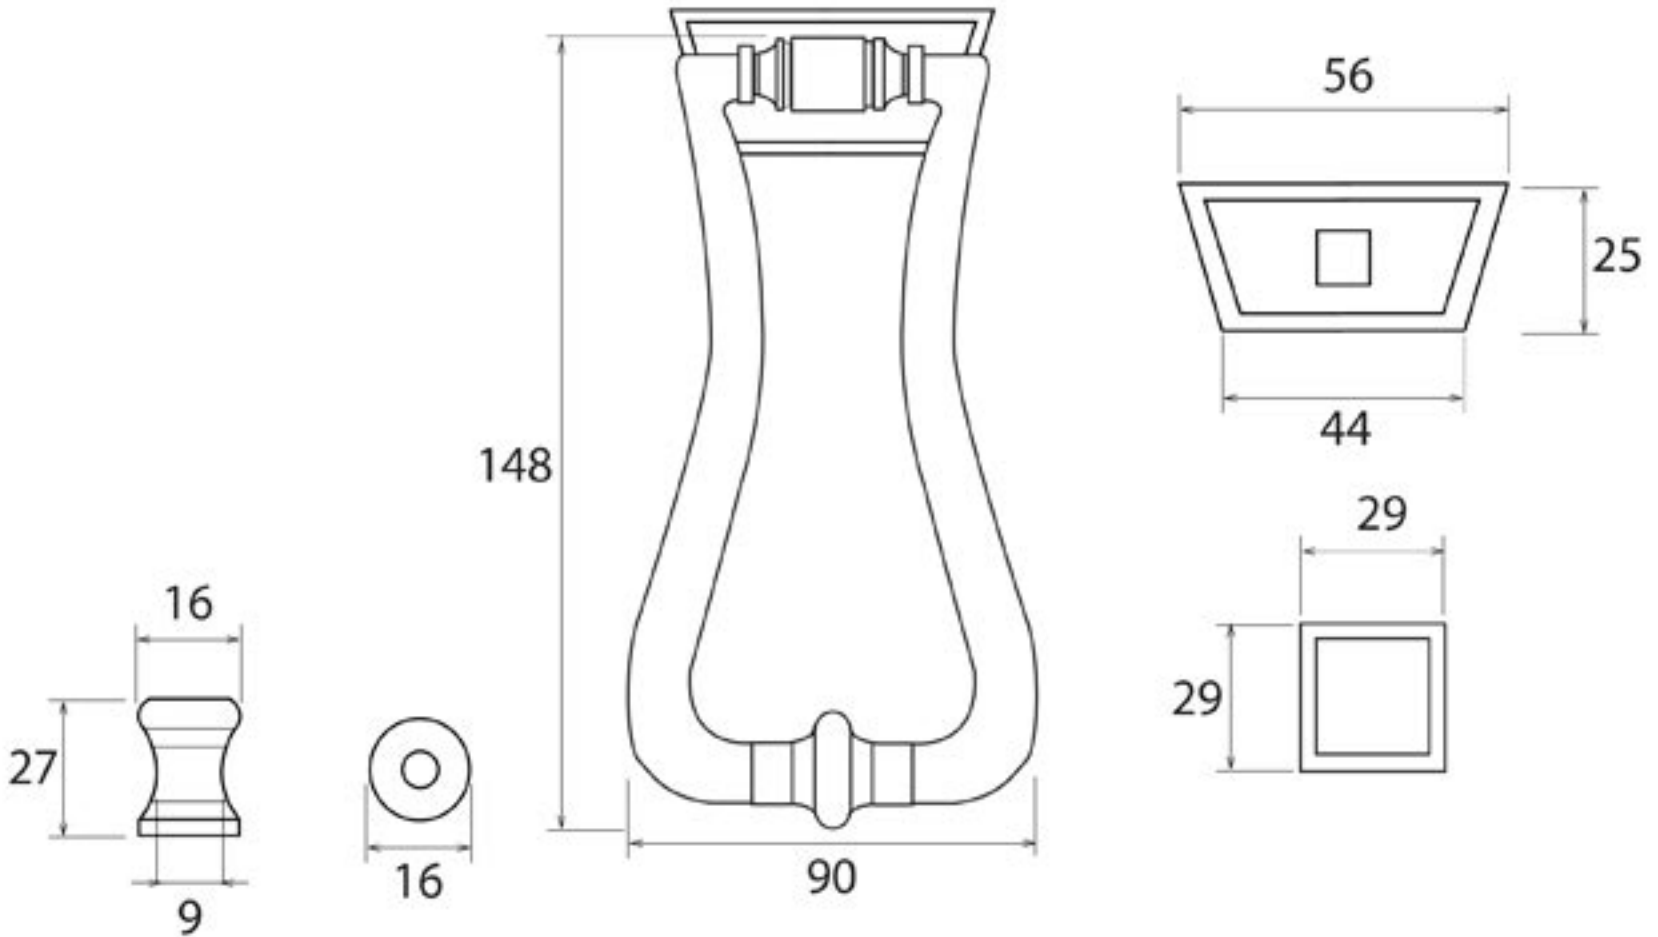

PRODUCT CODE 90028

HANDFORGED
TRADITIONAL
IRONMONGERY

Due to the hand crafted nature of our products all measurements are approximate and should be used as a guide only