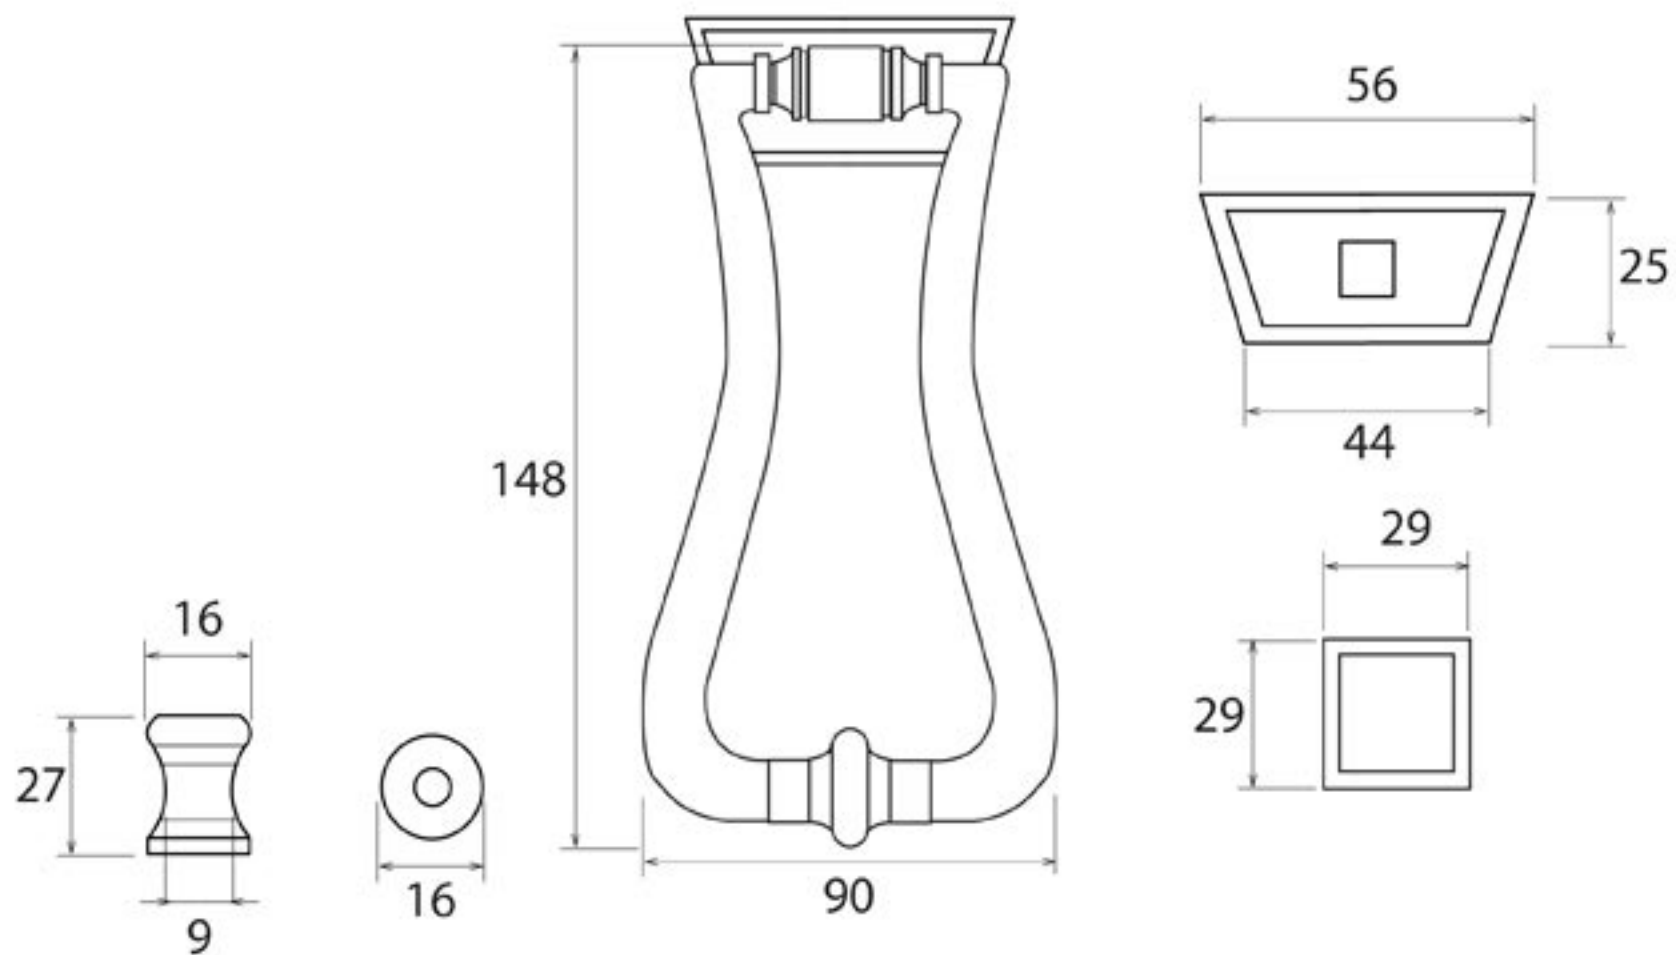

PRODUCT CODE 90033

HANDFORGED
TRADITIONAL
IRONMONGERY

Due to the hand crafted nature of our products all measurements are approximate and should be used as a guide only