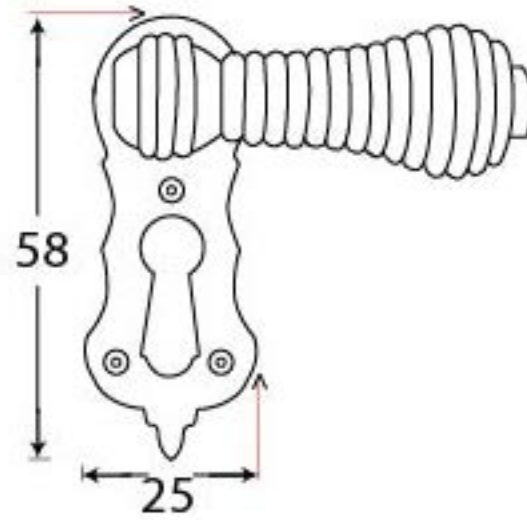

PRODUCT CODE 90038

1/2" (13mm)
gauge 4 (3mm) x 3

HANDFORGED
TRADITIONAL
IRONMONGERY

Due to the hand crafted nature of our products all measurements are approximate and should be used as a guide only