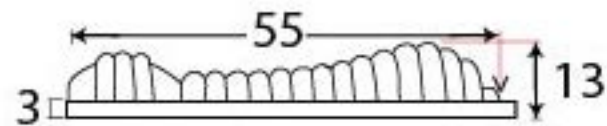

PRODUCT CODE 90038

1/2" (13mm)
gauge 4 (3mm) x 3

HANDFORGED
TRADITIONAL
IRONMONGERY

Due to the hand crafted nature of our products all measurements are approximate and should be used as a guide only