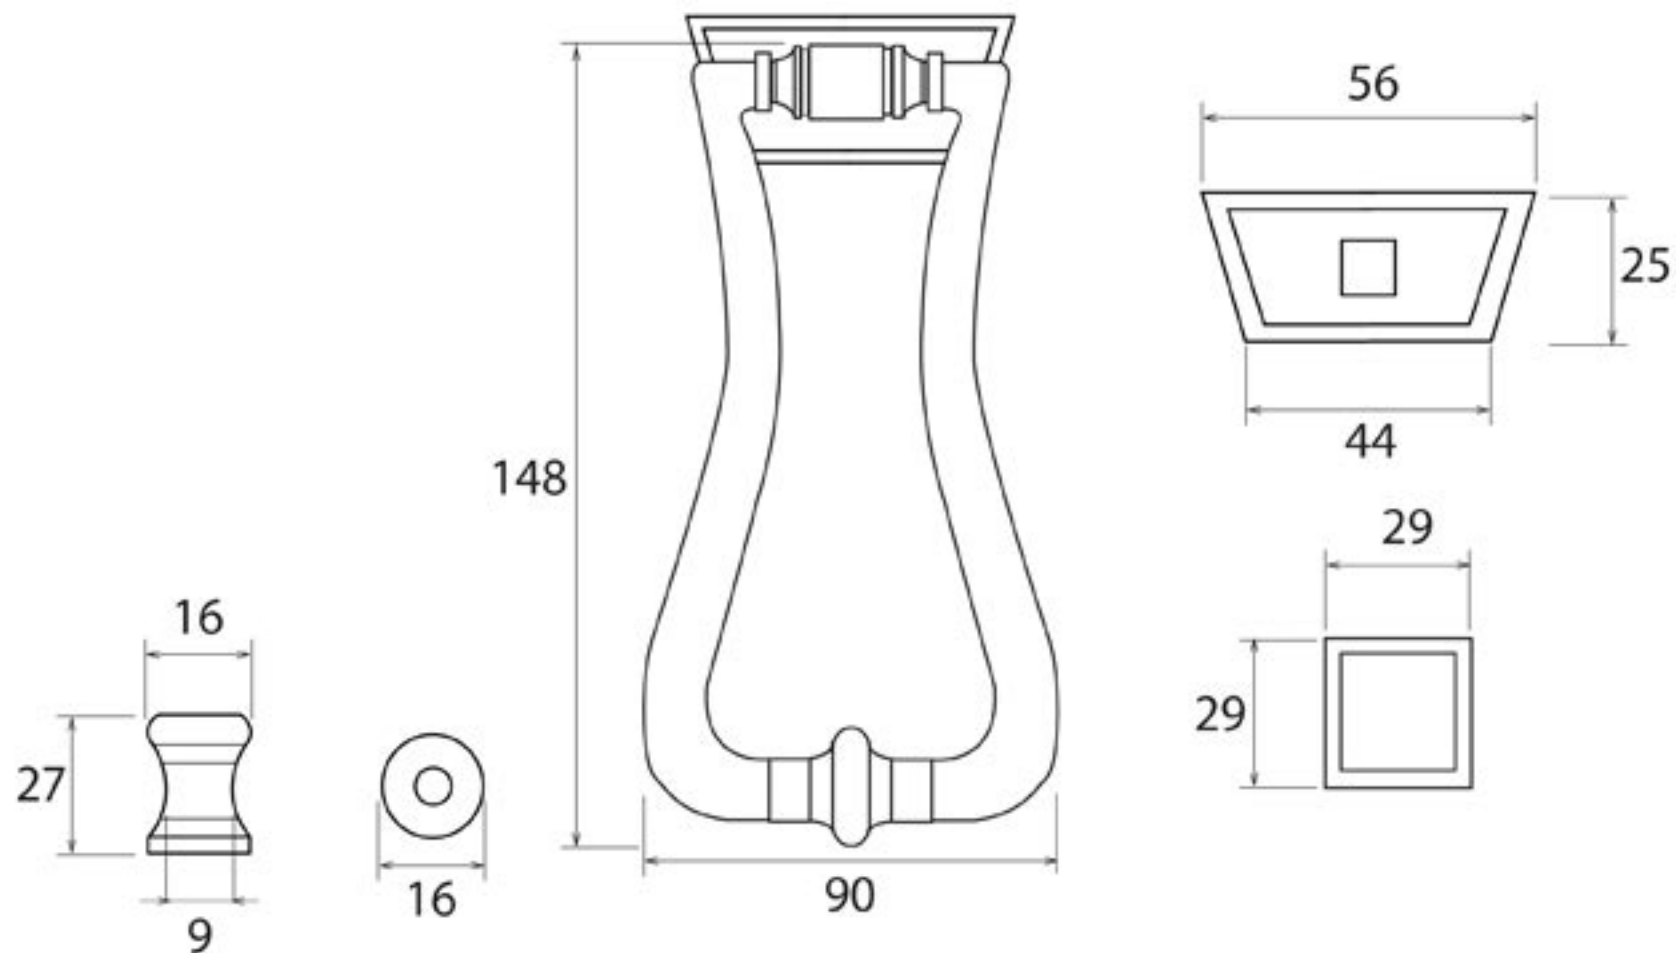

PRODUCT CODE 90042

HANDFORGED
TRADITIONAL
IRONMONGERY

Due to the hand crafted nature of our products all measurements are approximate and should be used as a guide only