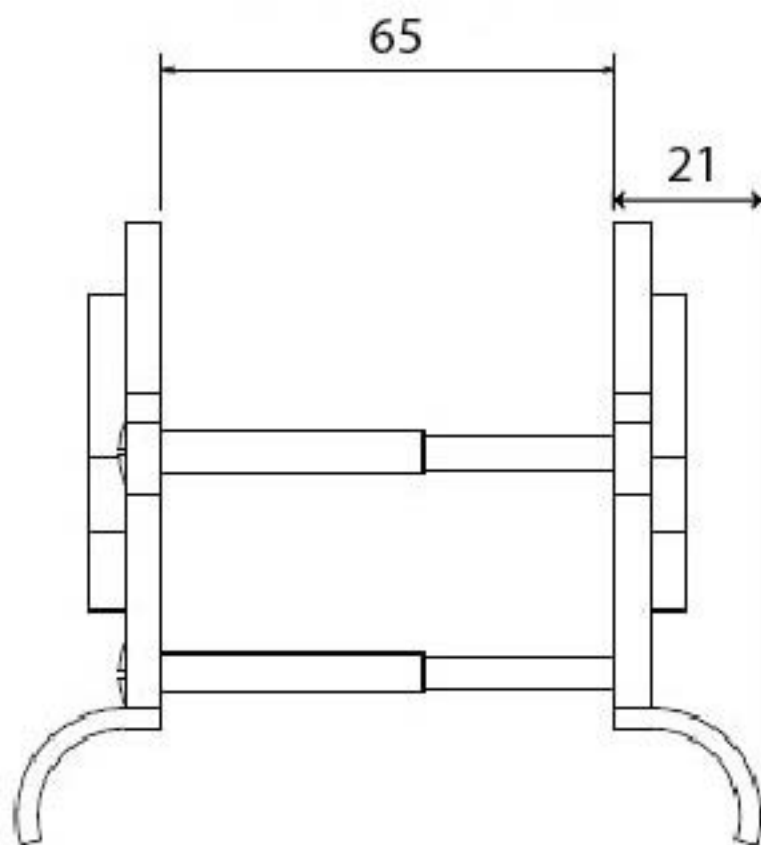

PRODUCT CODE 90065

HANDFORGED
TRADITIONAL
IRONMONGERY

Due to the hand crafted nature of our products all measurements are approximate and should be used as a guide only