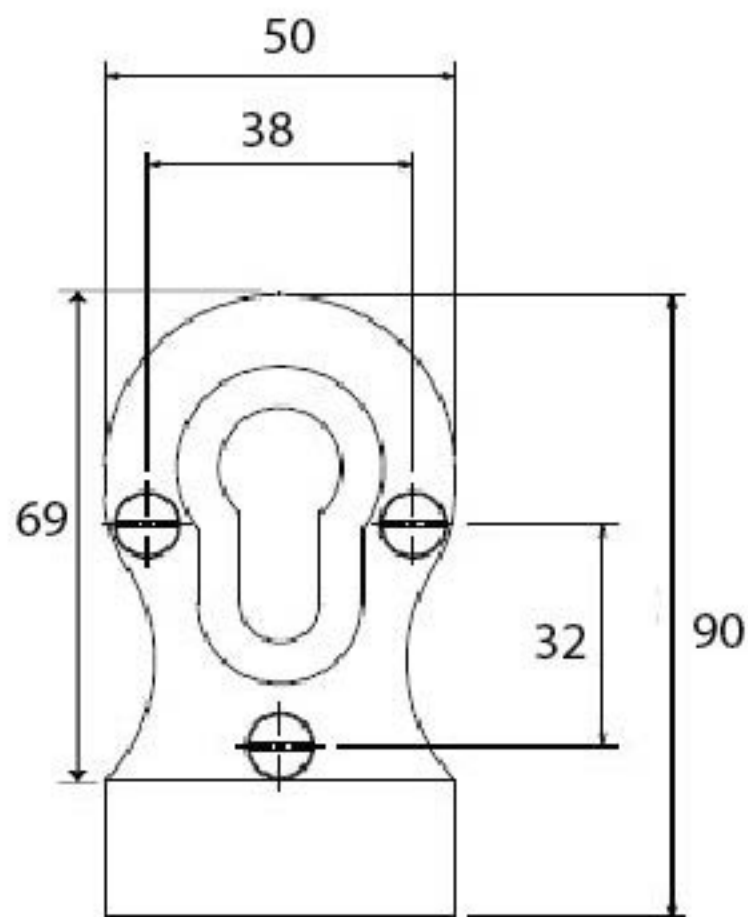

PRODUCT CODE 90065

HANDFORGED
TRADITIONAL
IRONMONGERY

Due to the hand crafted nature of our products all measurements are approximate and should be used as a guide only