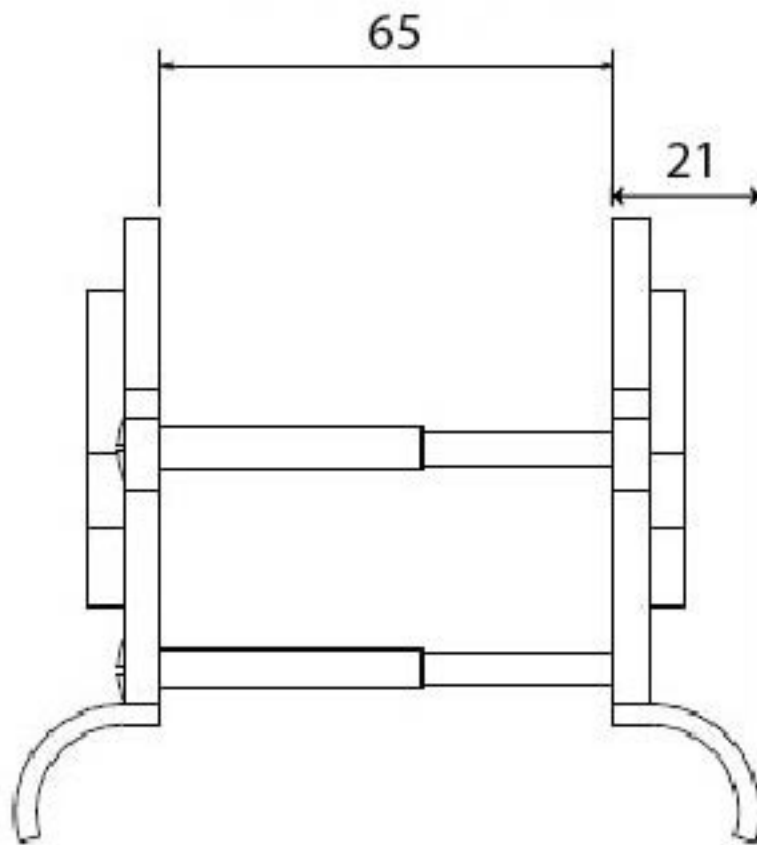

PRODUCT CODE 90066

HANDFORGED
TRADITIONAL
IRONMONGERY

Due to the hand crafted nature of our products all measurements are approximate and should be used as a guide only