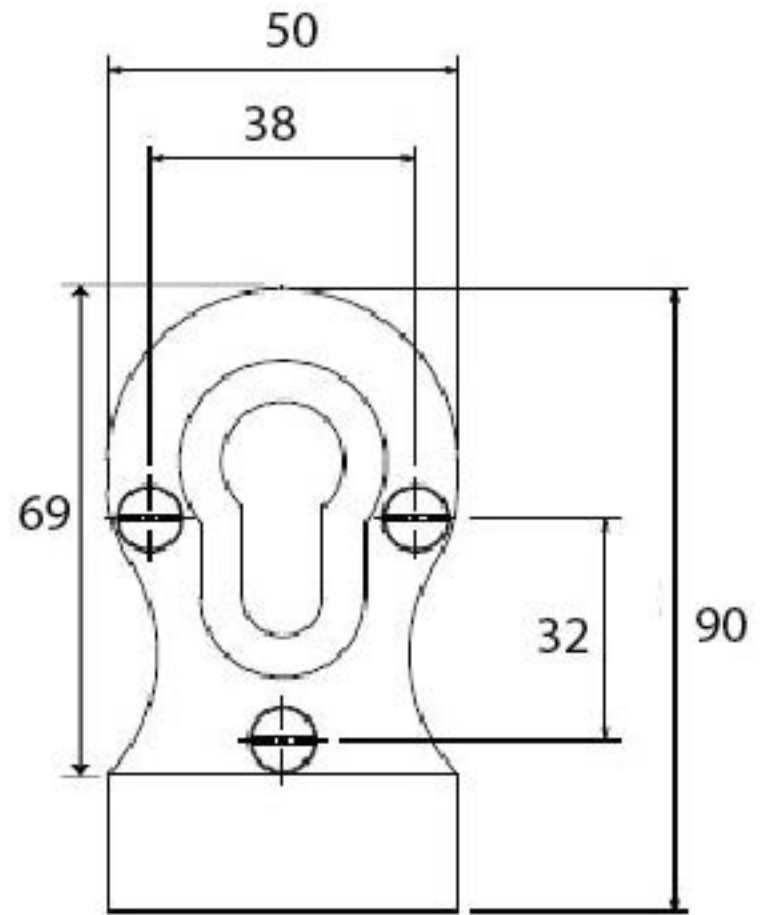

PRODUCT CODE 90066

HANDFORGED
TRADITIONAL
IRONMONGERY

Due to the hand crafted nature of our products all measurements are approximate and should be used as a guide only