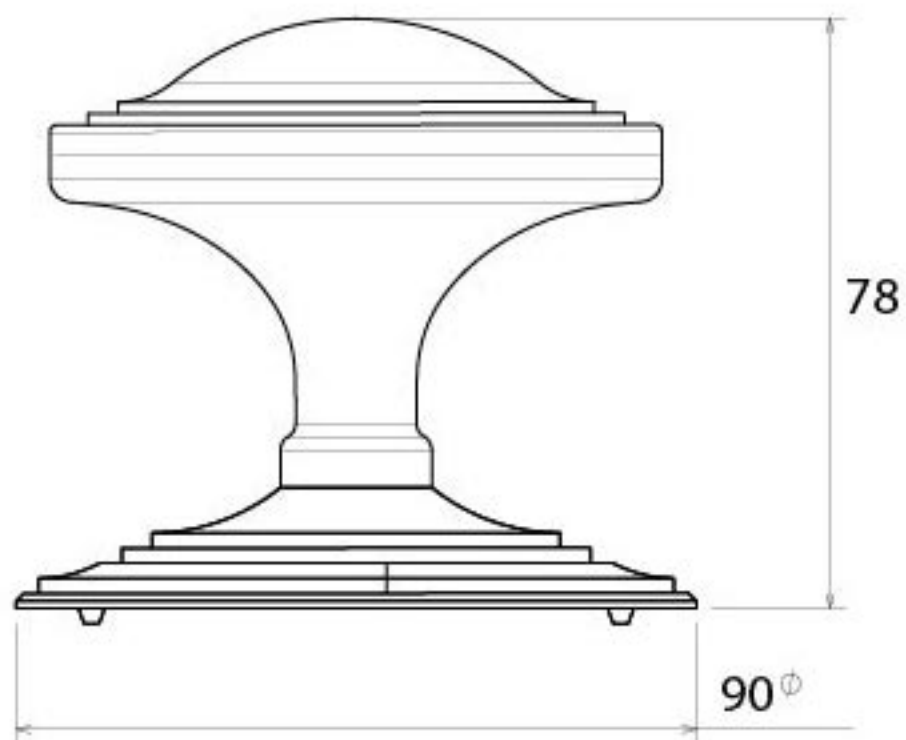

Product Code: 90068

HANDFORGED
TRADITIONAL
IRONMONGERY

Due to the hand crafted nature of our products all measurements are approximate and should be used as a guide only