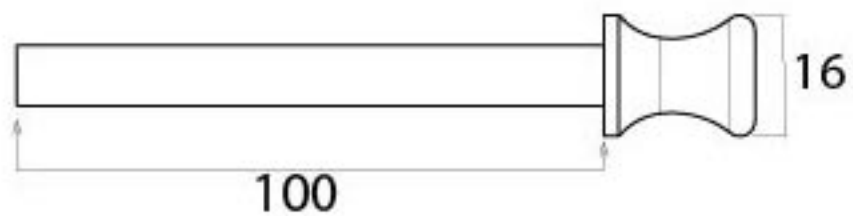

Product Code: 90068

HANDFORGED
TRADITIONAL
IRONMONGERY

Due to the hand crafted nature of our products all measurements are approximate and should be used as a guide only