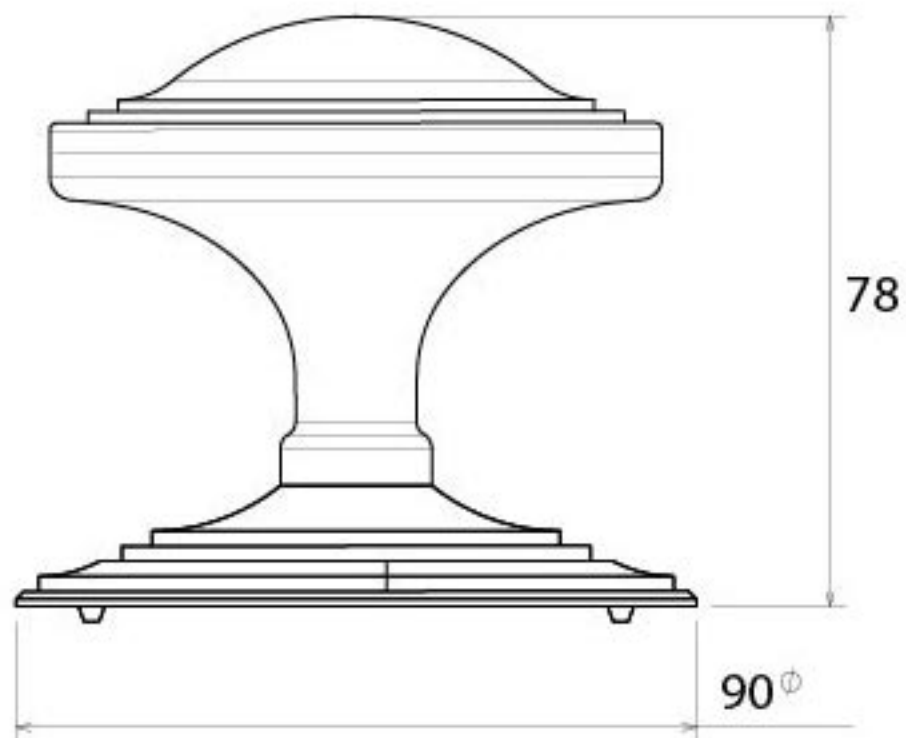

Product Code: 90069

HANDFORGED  
TRADITIONAL  
IRONMONGERY

Due to the hand crafted nature of our products all measurements are approximate and should be used as a guide only