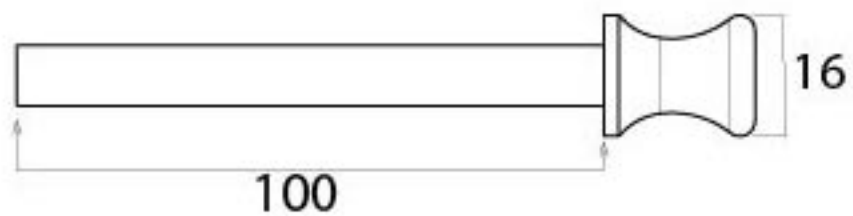

Product Code: 90069

HANDFORGED  
TRADITIONAL  
IRONMONGERY

Due to the hand crafted nature of our products all measurements are approximate and should be used as a guide only