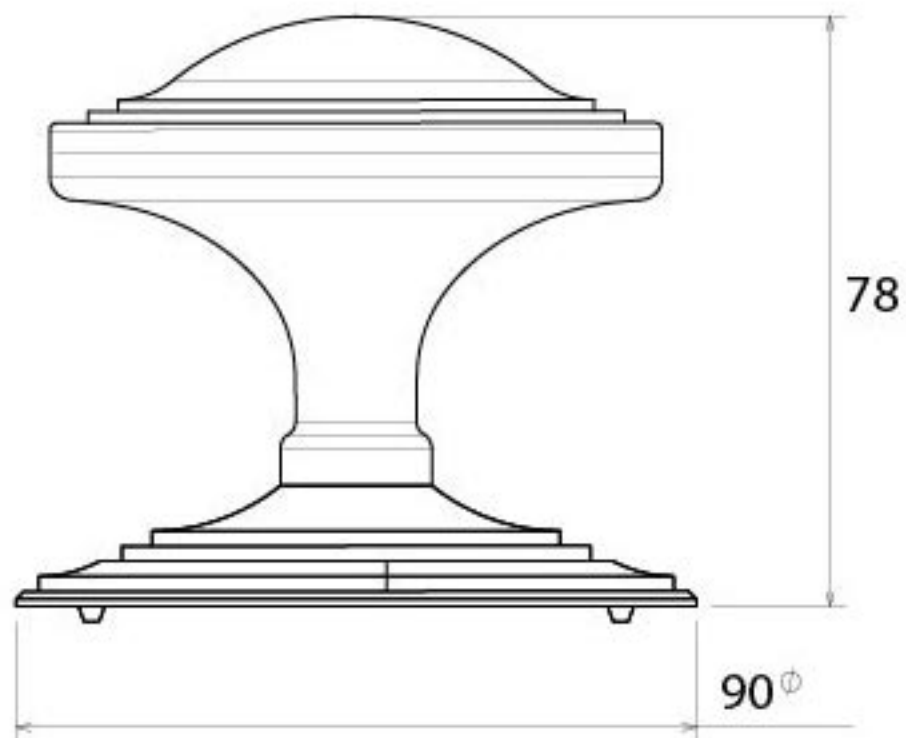

Product Code: 90071

HANDFORGED
TRADITIONAL
IRONMONGERY

Due to the hand crafted nature of our products all measurements are approximate and should be used as a guide only