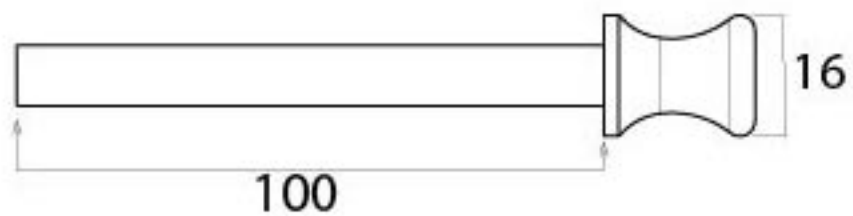

Product Code: 90071

HANDFORGED
TRADITIONAL
IRONMONGERY

Due to the hand crafted nature of our products all measurements are approximate and should be used as a guide only