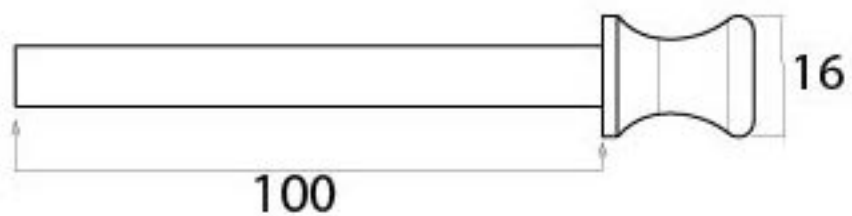

Product Code: 90072

HANDFORGED
TRADITIONAL
IRONMONGERY

Due to the hand crafted nature of our products all measurements are approximate and should be used as a guide only