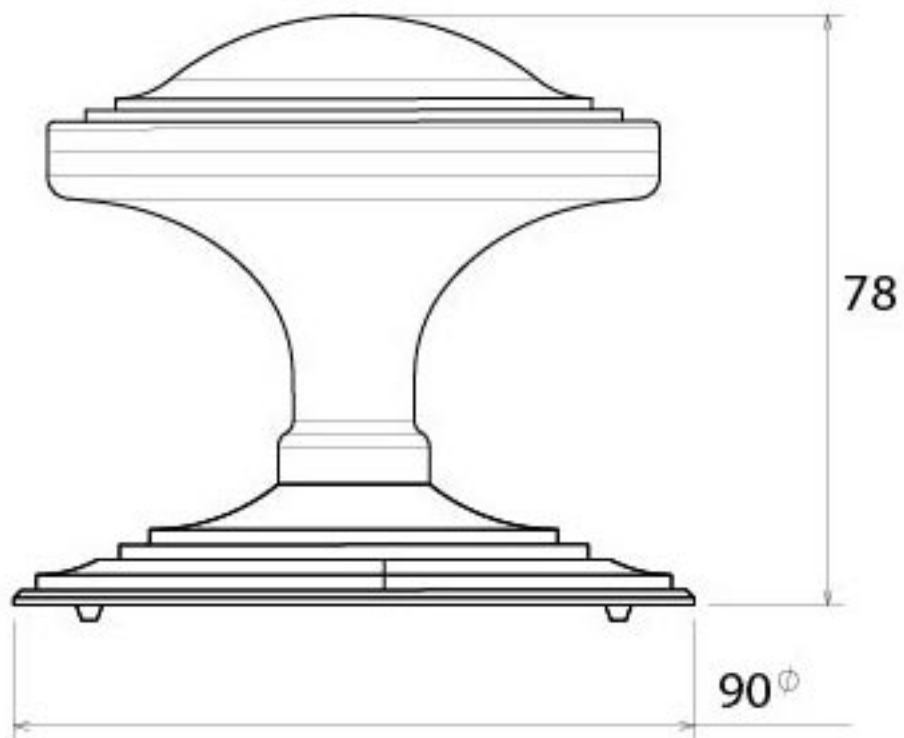

Product Code: 90072

HANDFORGED
TRADITIONAL
IRONMONGERY

Due to the hand crafted nature of our products all measurements are approximate and should be used as a guide only