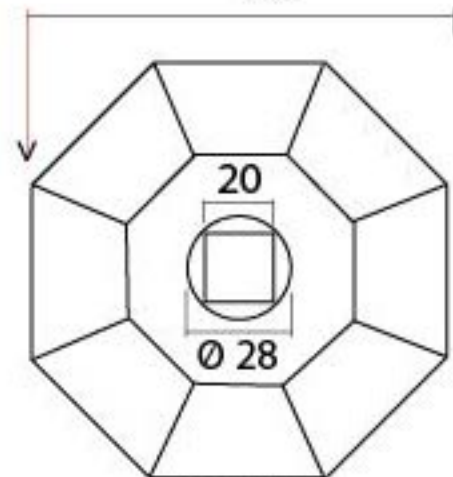

PRODUCT CODE 90382

OCTAGONAL CENTRE DOOR KNOB

82

95

ROSE

18 27

90

0 24