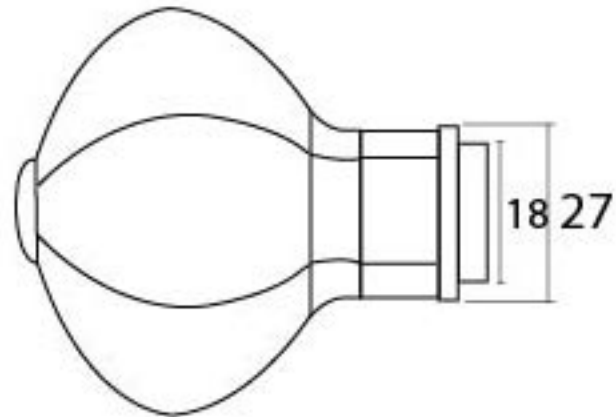

PRODUCT CODE 90382

OCTAGONAL CENTRE DOOR KNOB

82

95

ROSE

18 27

90

0 24

80
PROJECTION

HANDFORGED
TRADITIONAL
IRONMONGERY

Due to the hand crafted nature of our products all measurements are approximate and should be used as a guide only