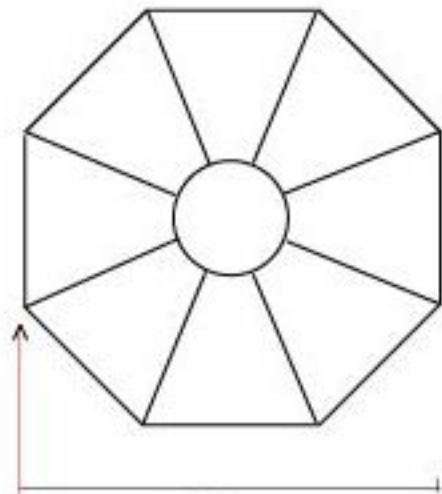

PRODUCT CODE 90382

OCTAGONAL CENTRE DOOR KNOB

82

95

ROSE

18 27

90

0 24