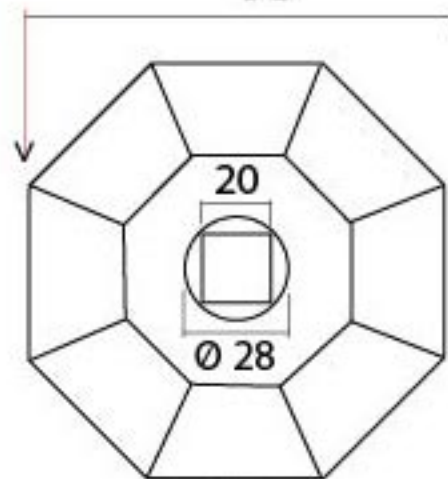

PRODUCT CODE 90383

OCTAGONAL CENTRE DOOR KNOB

82

95

20

Ø 28

ROSE

18 27

90

Ø 24

80
PROJECTION

HANDFORGED
TRADITIONAL
IRONMONGERY

Due to the hand crafted nature of our products all measurements are approximate and should be used as a guide only