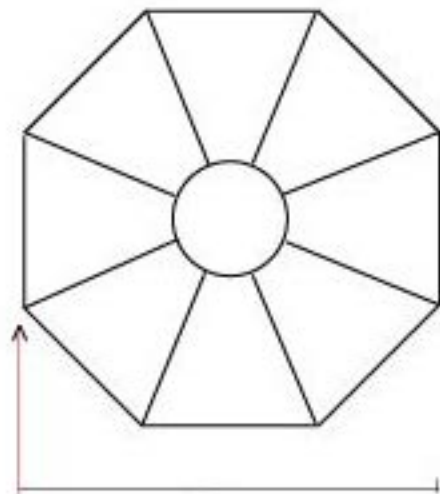

PRODUCT CODE 90383

OCTAGONAL CENTRE DOOR KNOB

82

95

20

Ø 28

ROSE

18 27

90

Ø 24

80
PROJECTION

HANDFORGED
TRADITIONAL
IRONMONGERY

Due to the hand crafted nature of our products all measurements are approximate and should be used as a guide only