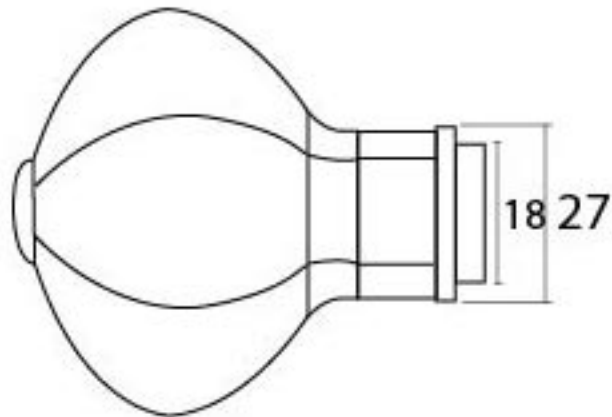

PRODUCT CODE 90383

OCTAGONAL CENTRE DOOR KNOB

82

95

20

Ø 28

ROSE

18 27

90

Ø 24

80
PROJECTION

HANDFORGED
TRADITIONAL
IRONMONGERY

Due to the hand crafted nature of our products all measurements are approximate and should be used as a guide only