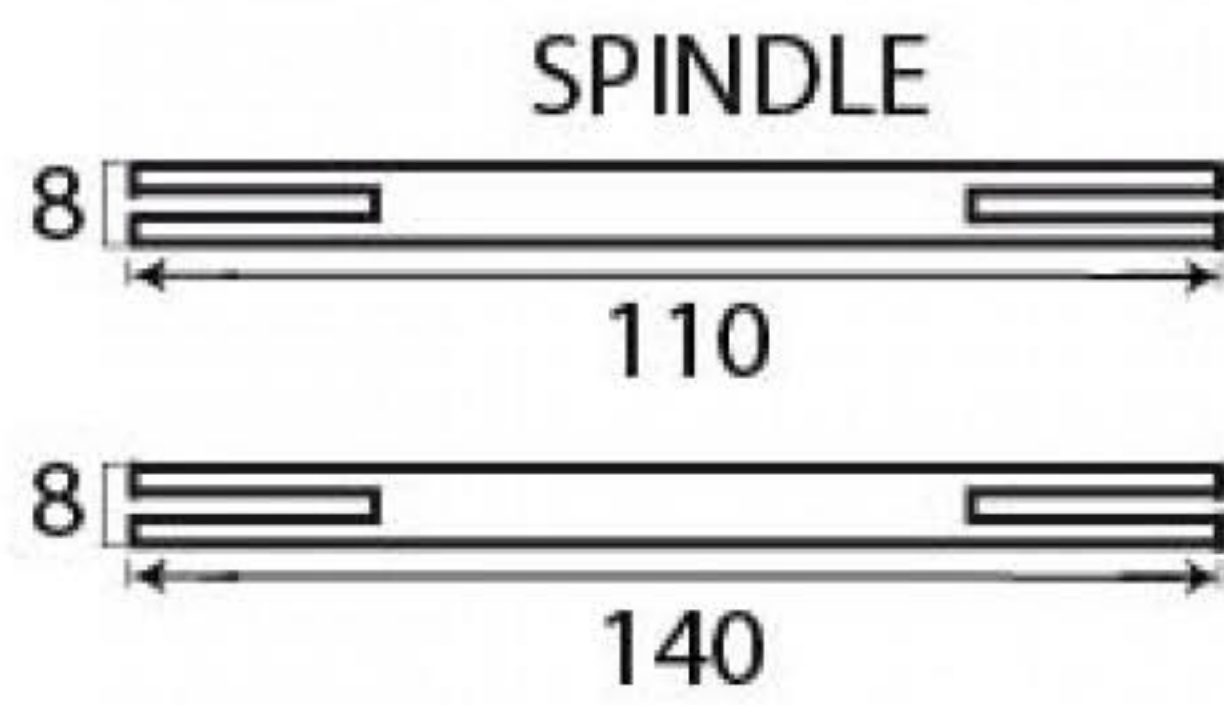

PRODUCT CODE 91479

1" (25mm)
x8
gauge 6 (3.5mm)

HANDFORGED
TRADITIONAL
IRONMONGERY

Due to the hand crafted nature of our products all measurements are approximate and should be used as a guide only