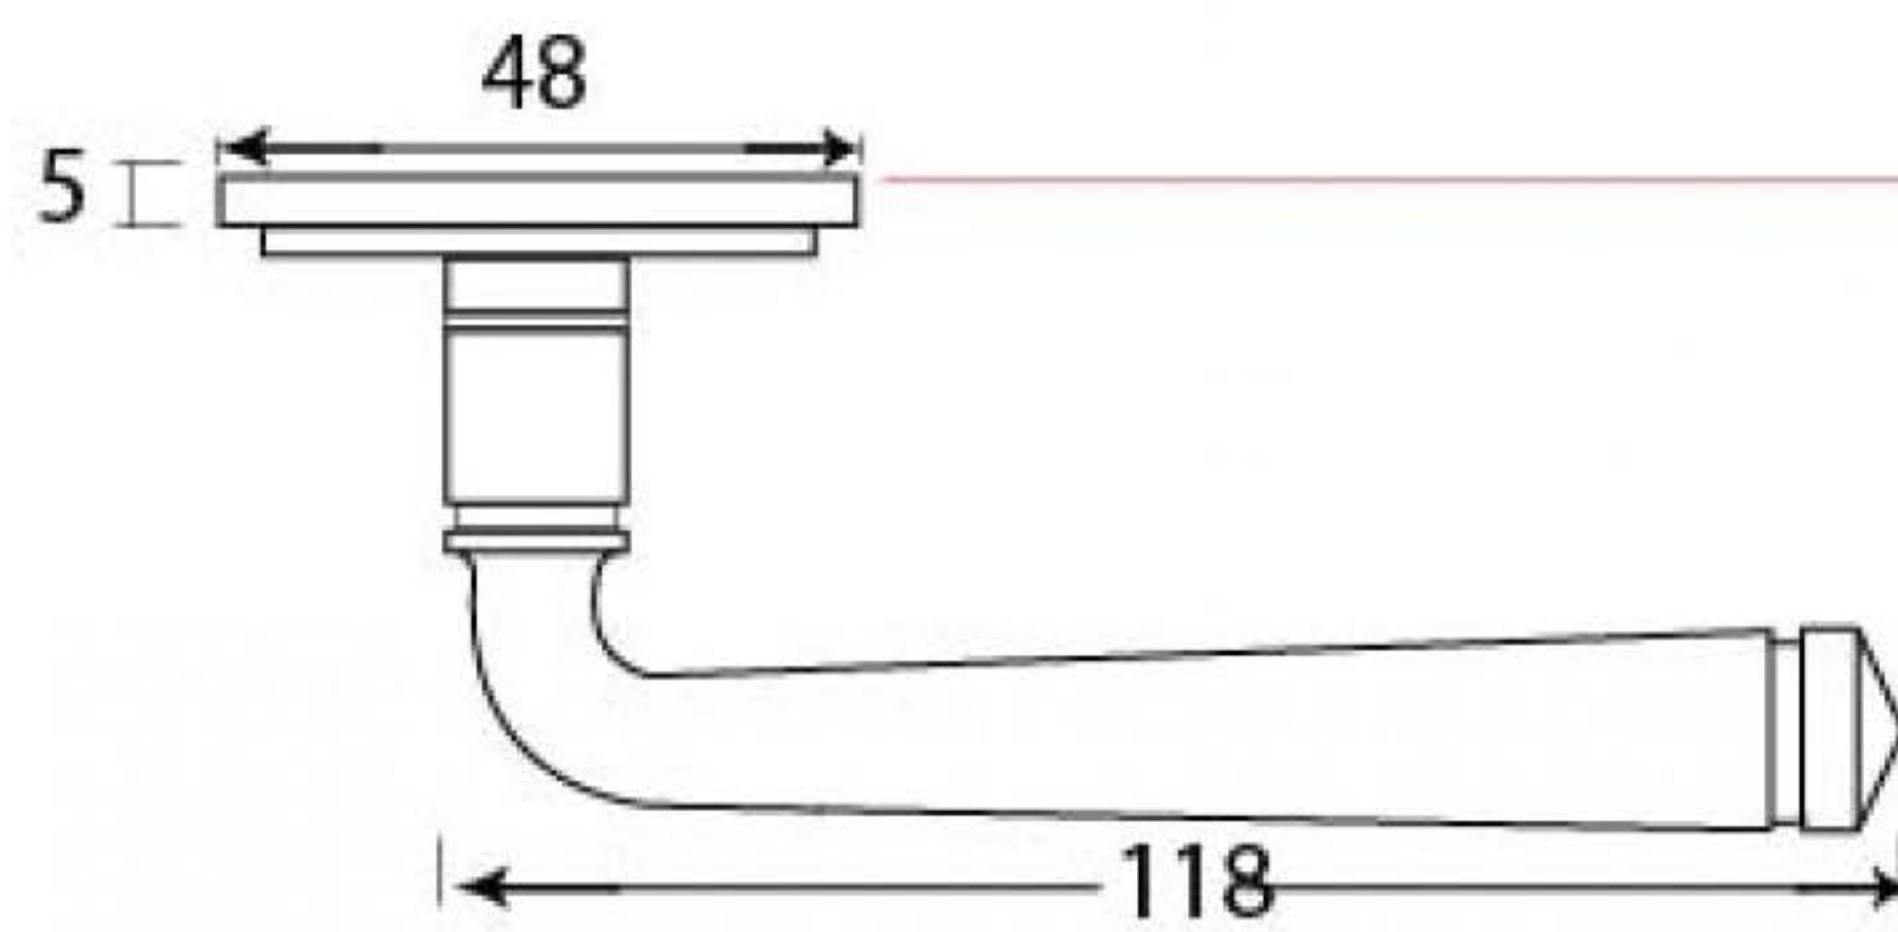

PRODUCT CODE 91479

1" (25mm)
x8
gauge 6 (3.5mm)

HANDFORGED
TRADITIONAL
IRONMONGERY

Due to the hand crafted nature of our products all measurements are approximate and should be used as a guide only