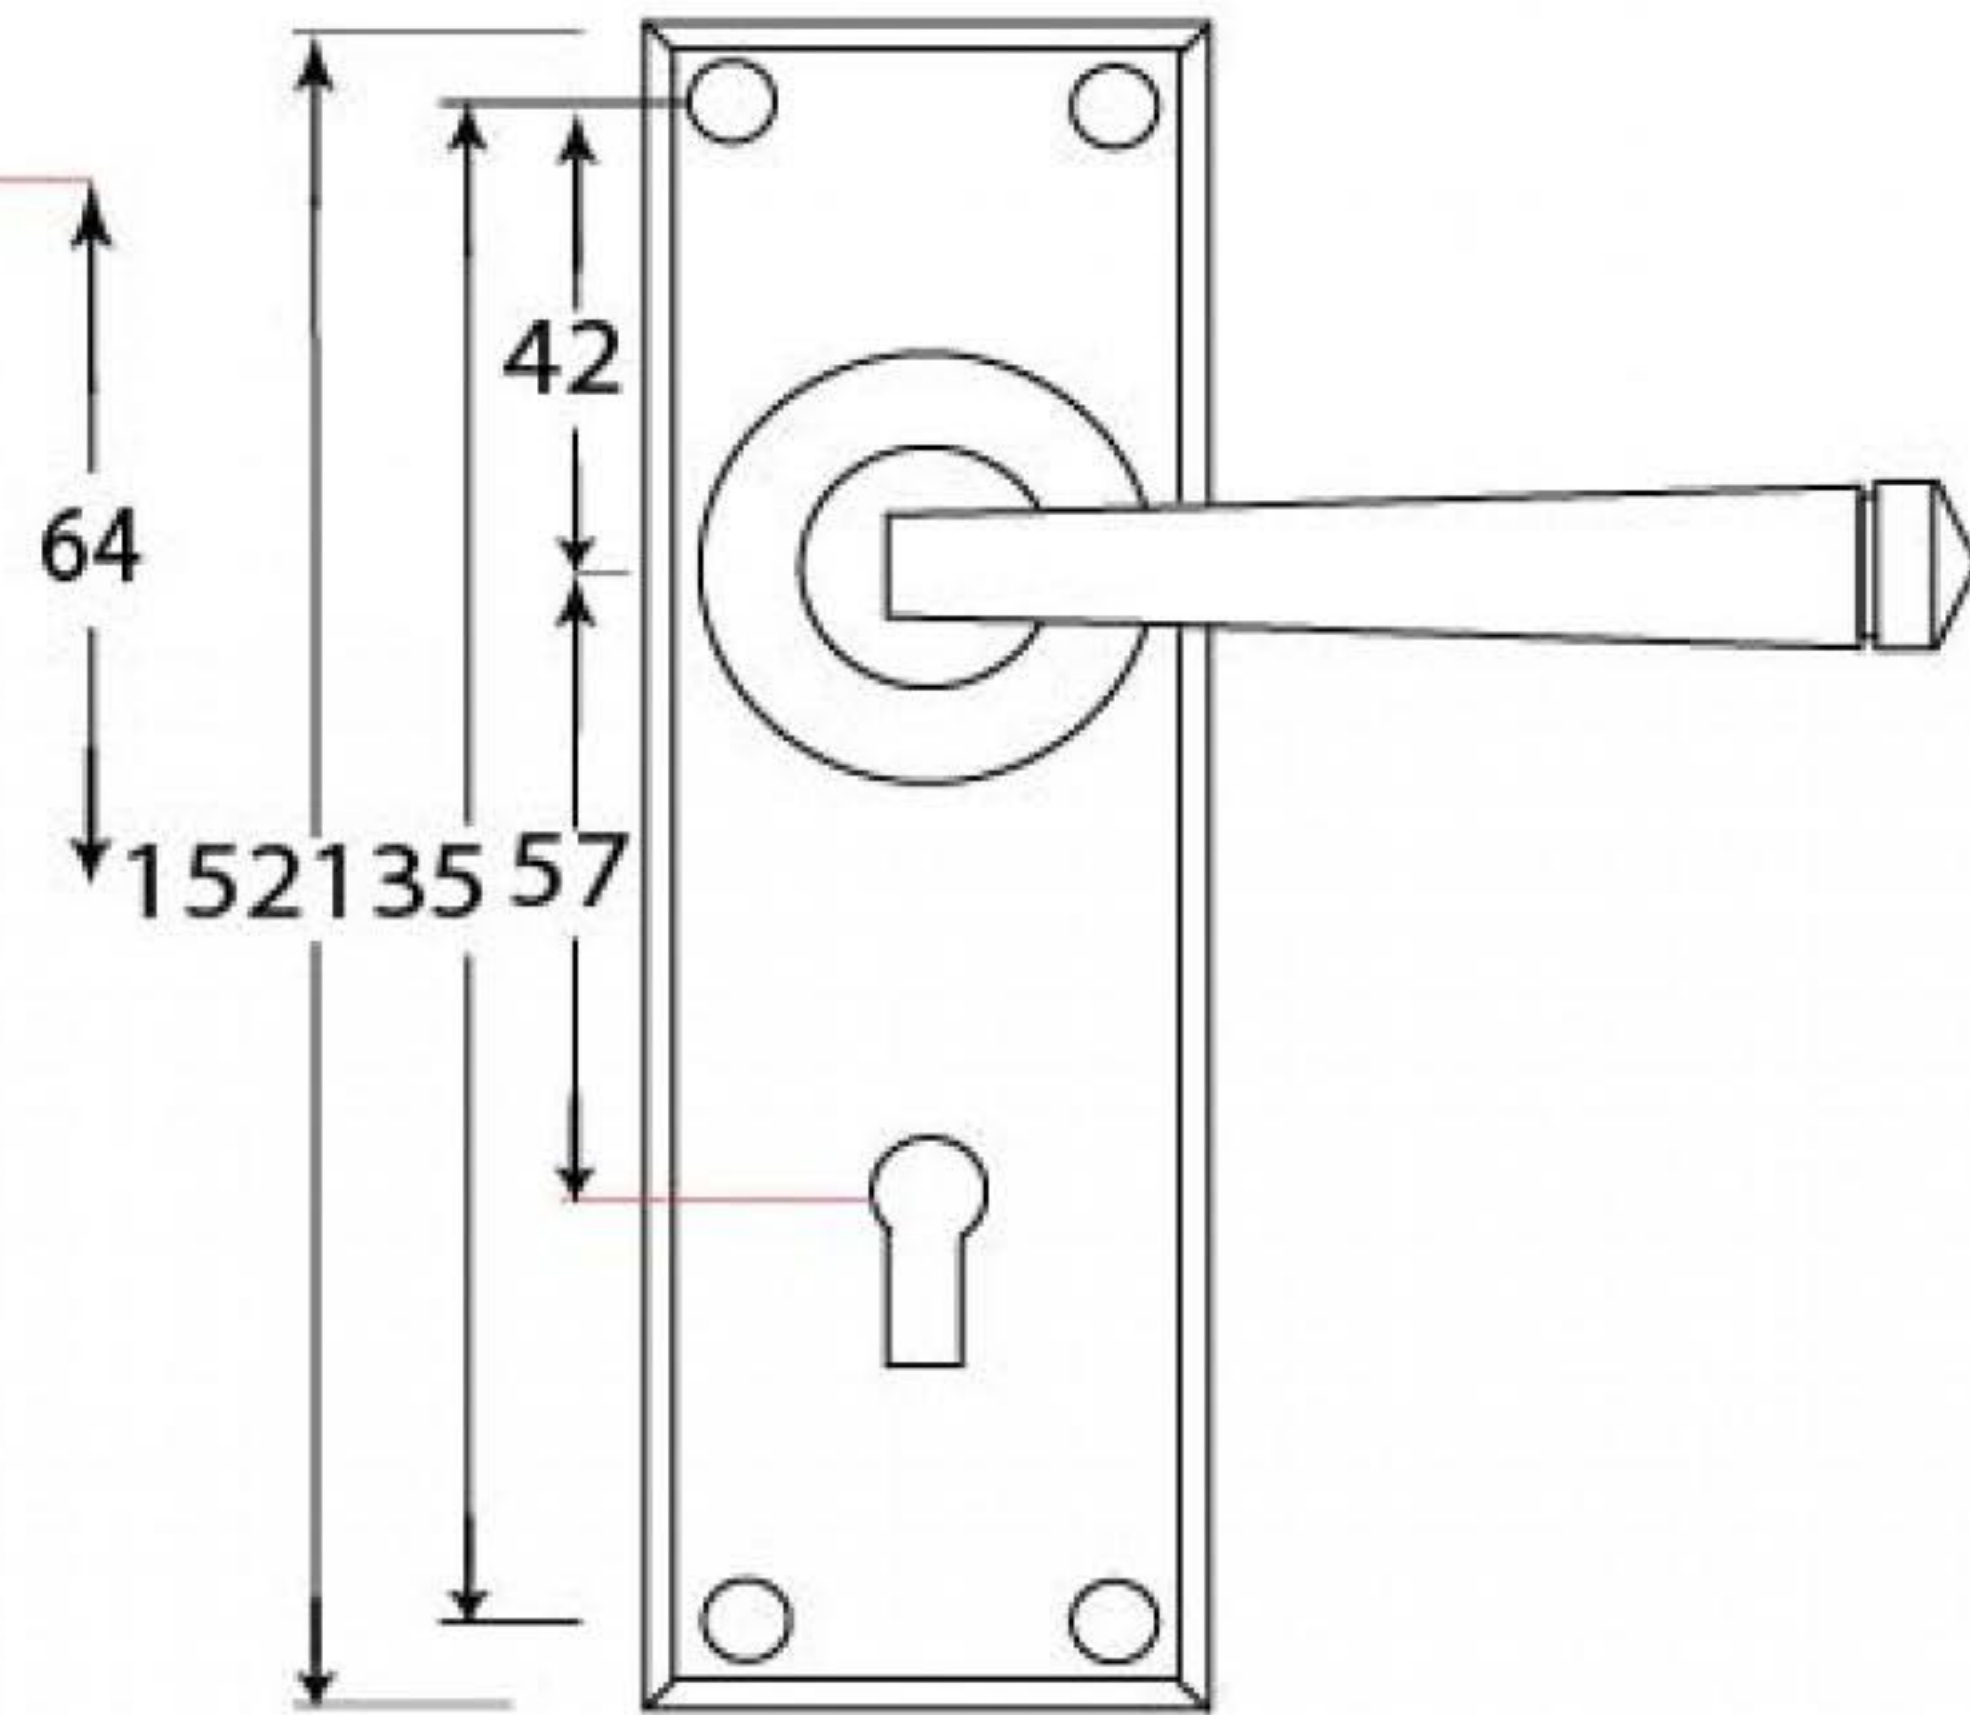

PRODUCT CODE 91479

1" (25mm)
x8
gauge 6 (3.5mm)

HANDFORGED
TRADITIONAL
IRONMONGERY

Due to the hand crafted nature of our products all measurements are approximate and should be used as a guide only