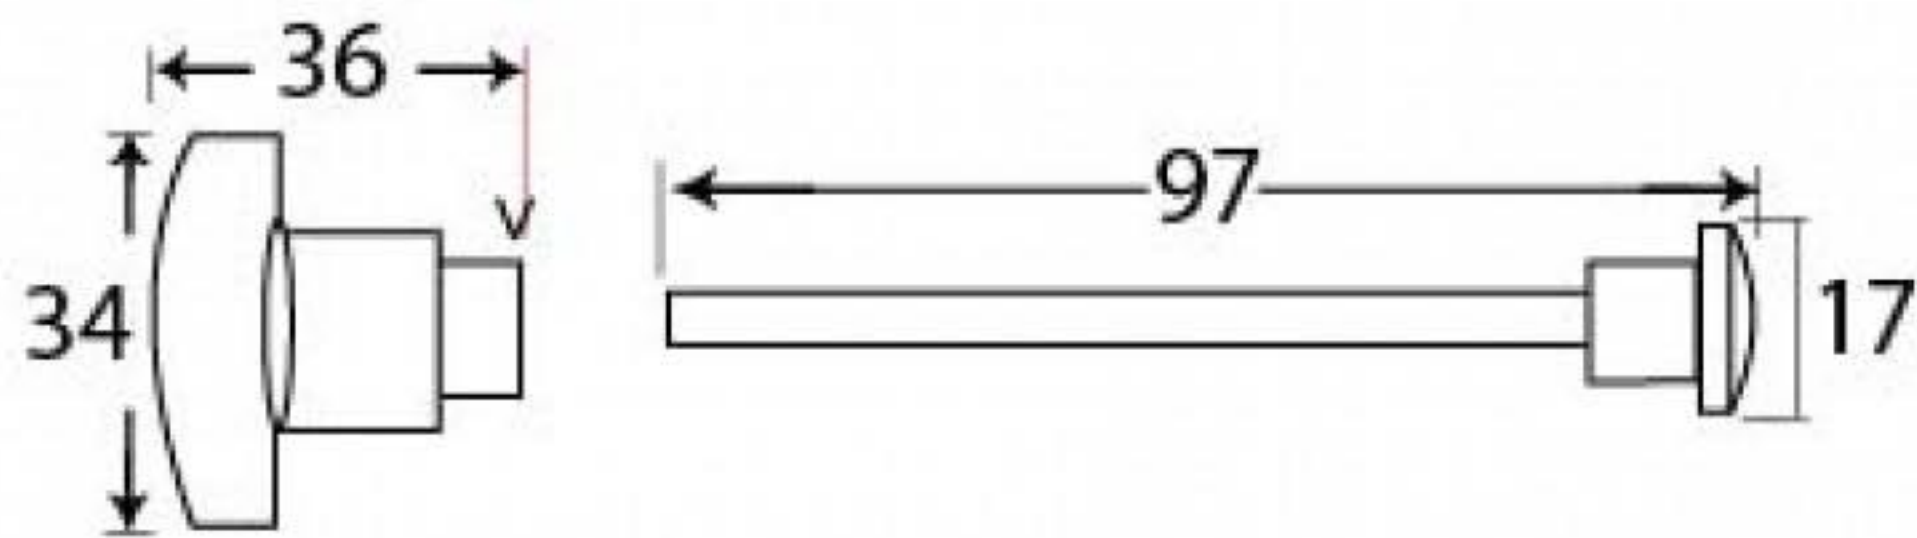

PRODUCT CODE 91481

SPINDLE

1" (25mm)
x8
gauge 6 (3.5mm)

HANDFORGED
TRADITIONAL
IRONMONGERY

Due to the hand crafted nature of our products all measurements are approximate and should be used as a guide only