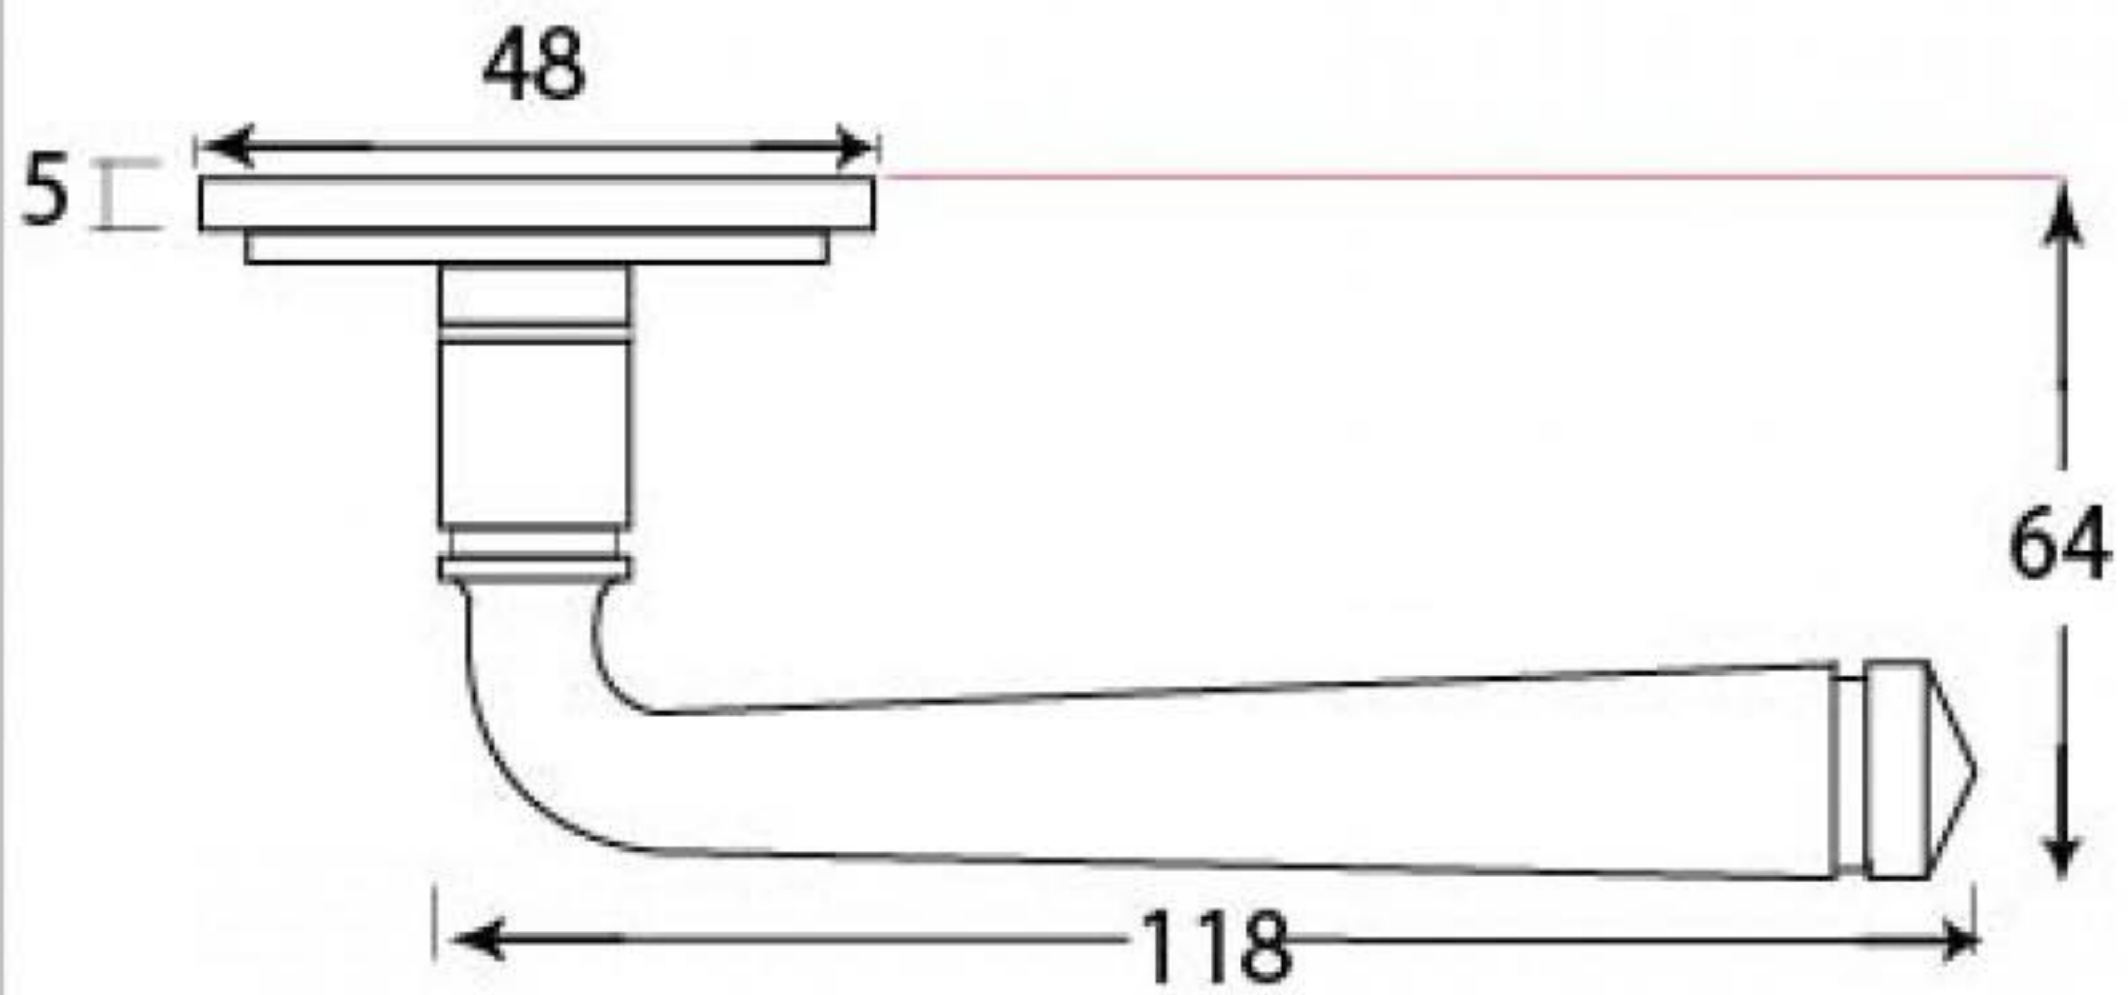

PRODUCT CODE 91481

SPINDLE

1" (25mm)
x8
gauge 6 (3.5mm)

HANDFORGED
TRADITIONAL
IRONMONGERY

Due to the hand crafted nature of our products all measurements are approximate and should be used as a guide only