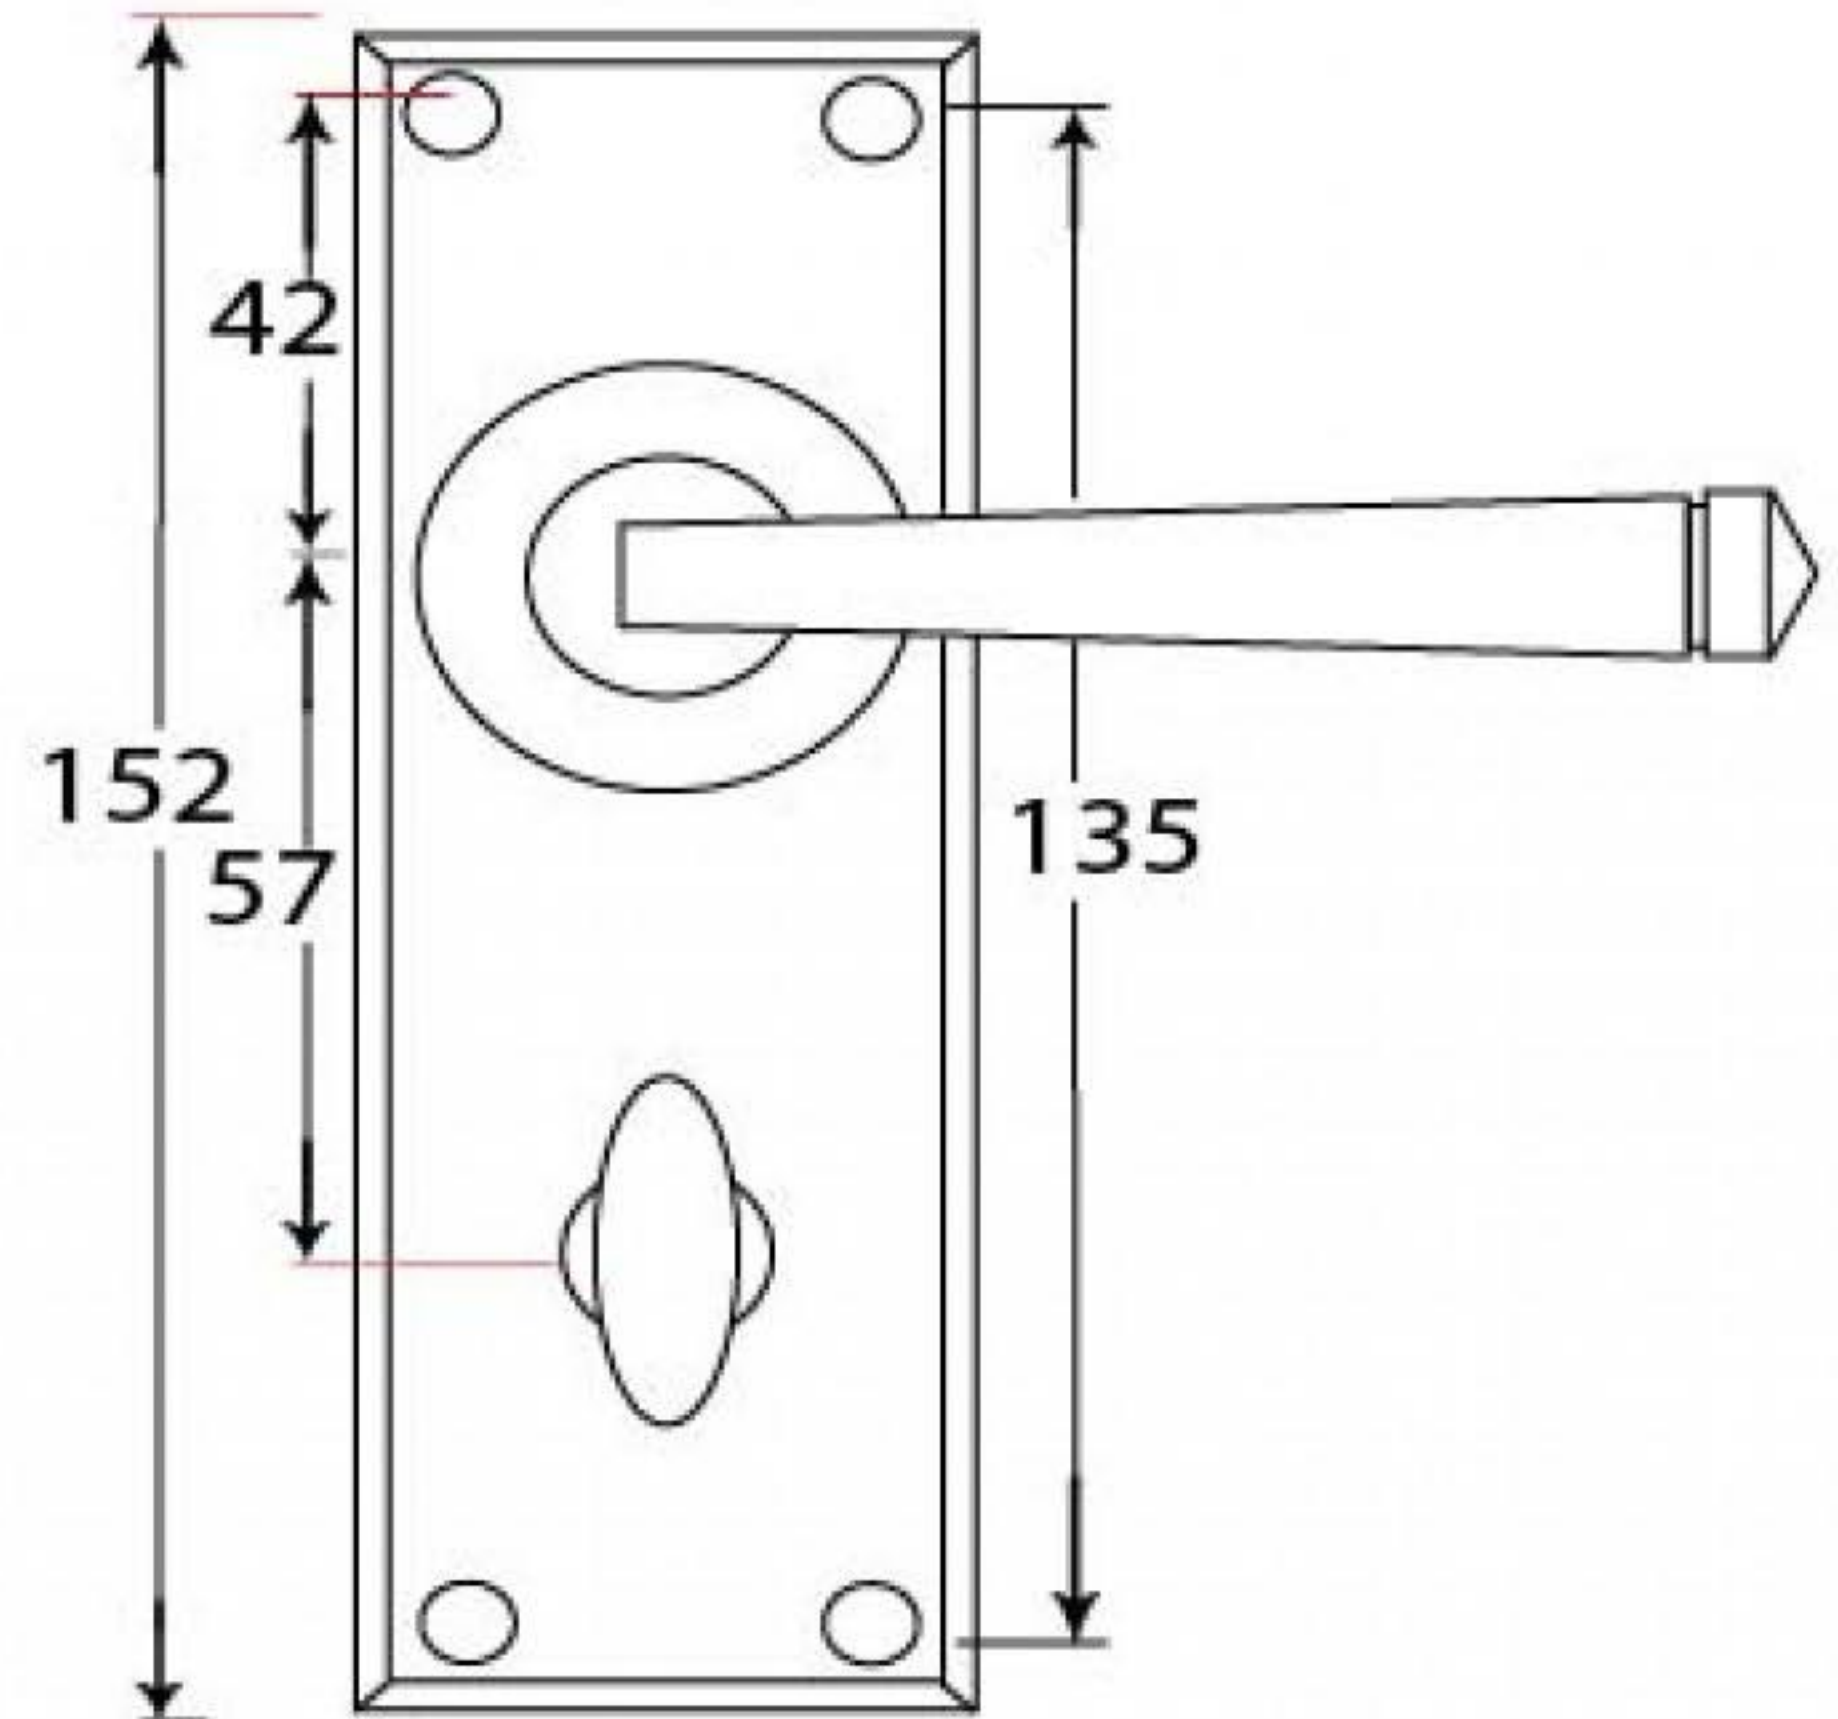

PRODUCT CODE 91481

SPINDLE

1" (25mm)
x8
gauge 6 (3.5mm)

HANDFORGED
TRADITIONAL
IRONMONGERY

Due to the hand crafted nature of our products all measurements are approximate and should be used as a guide only