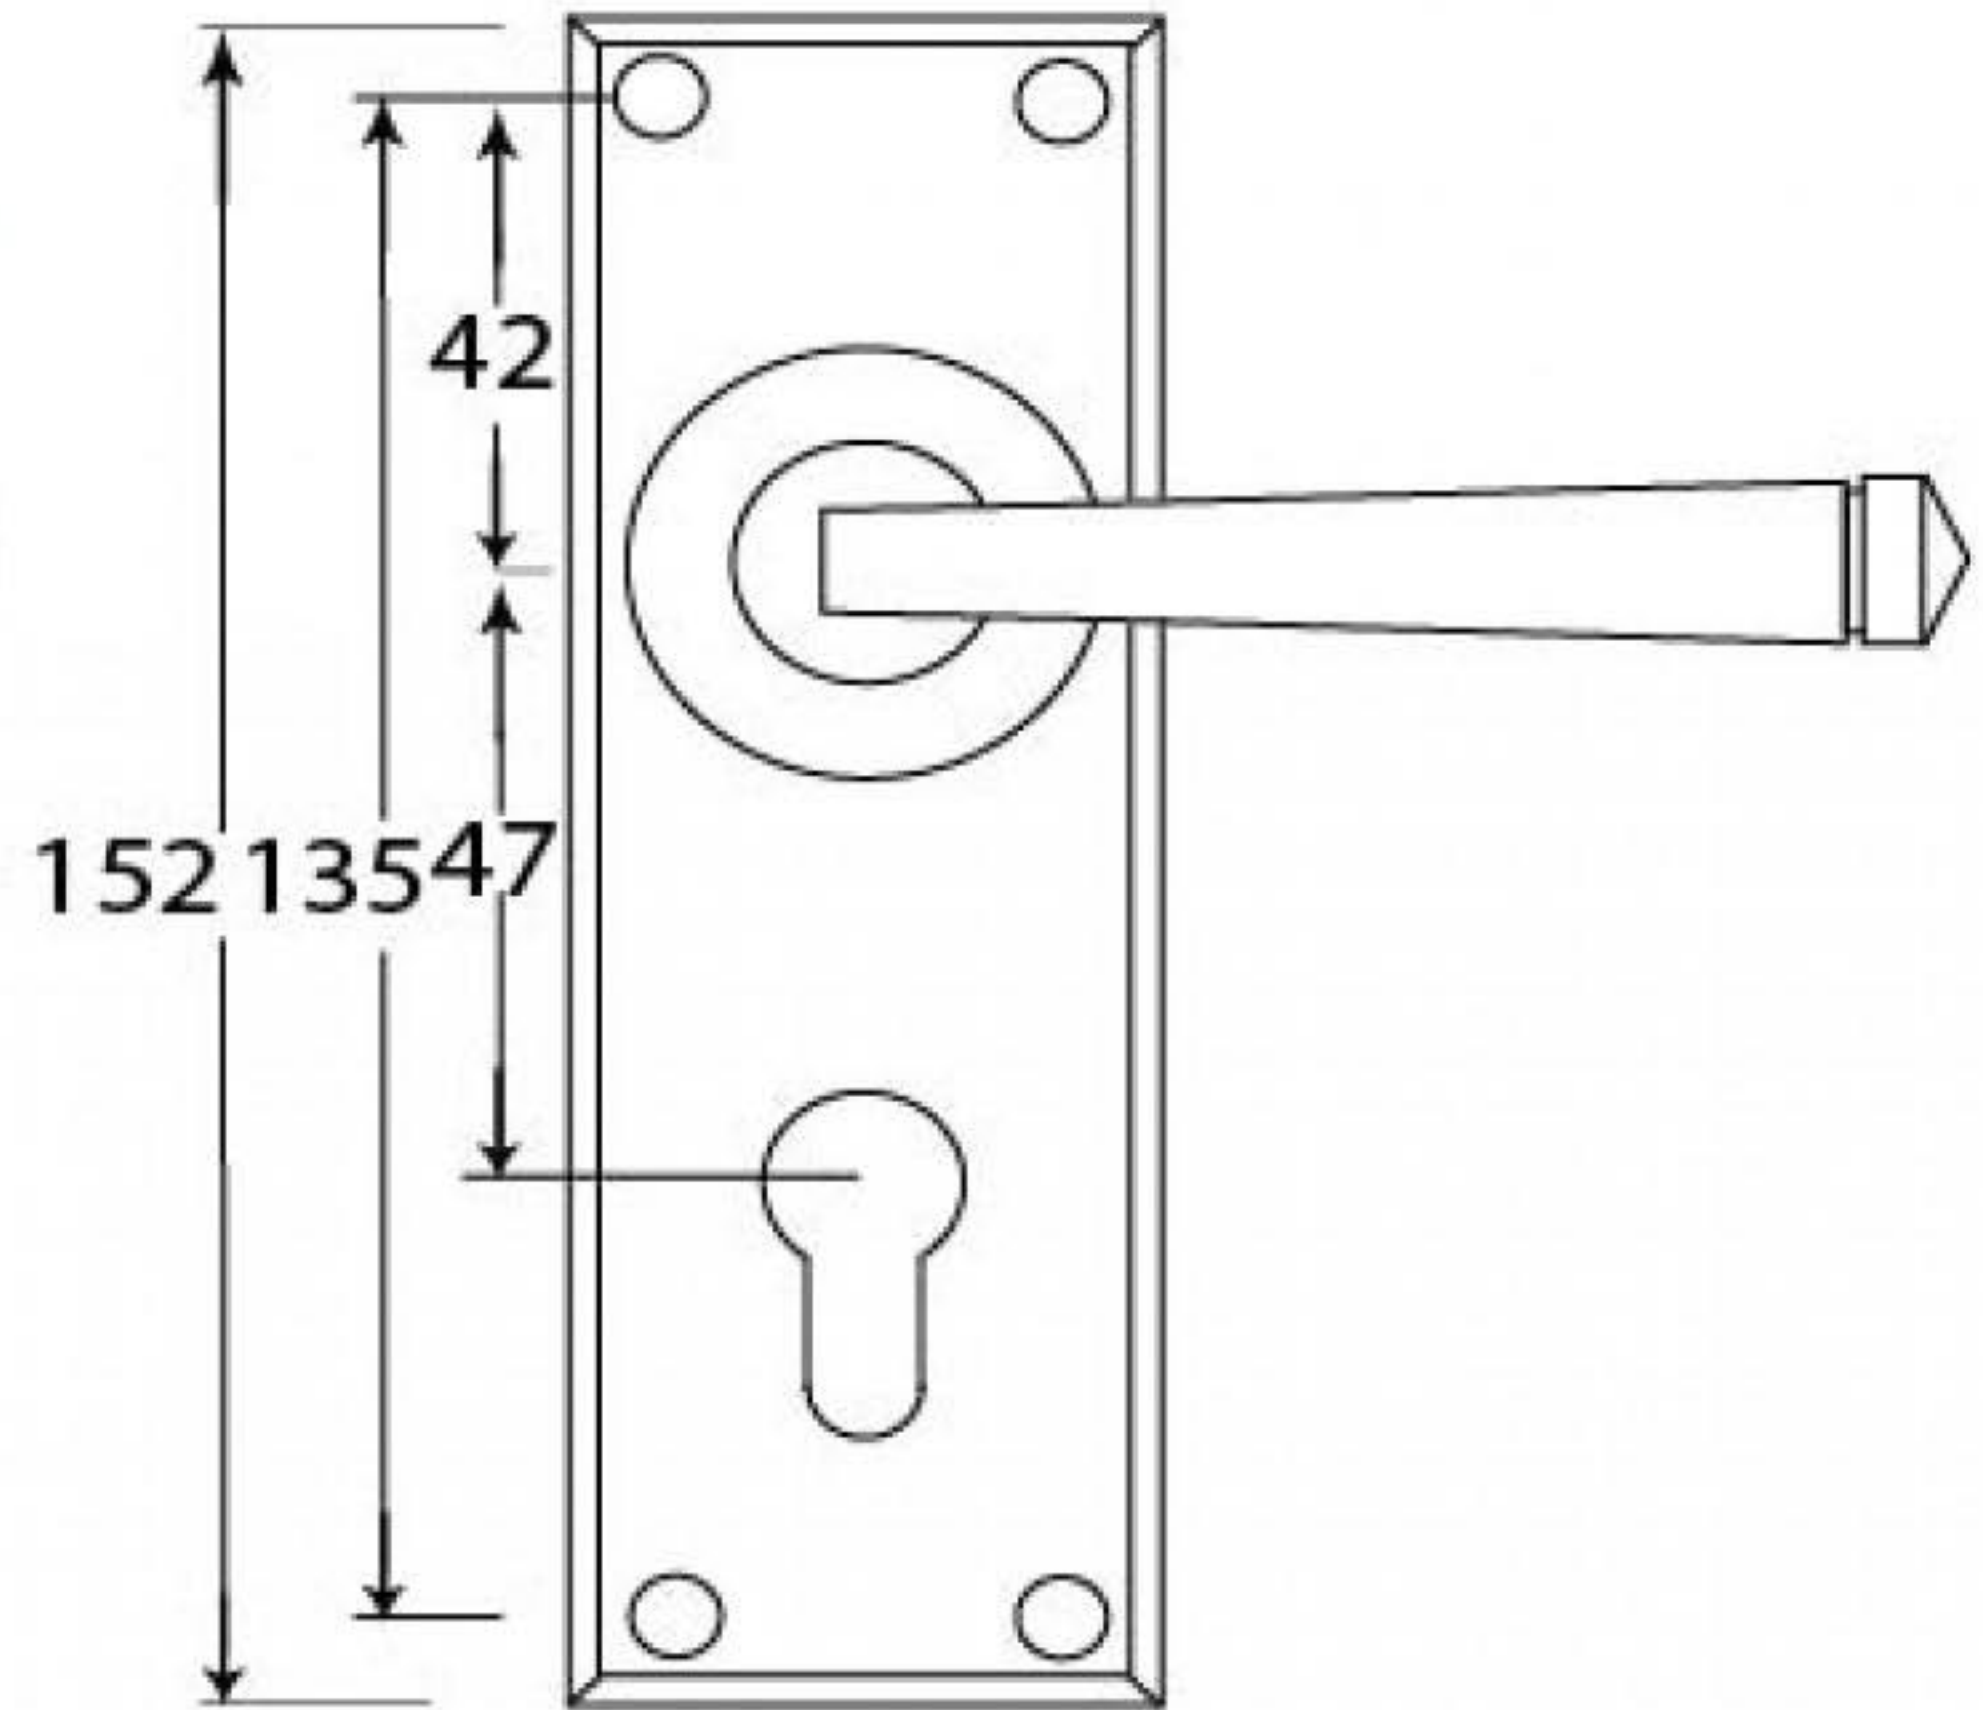

PRODUCT CODE 91482

1" (25mm)
x8
gauge 6 (3.5mm)

SPINDLE

HANDFORGED
TRADITIONAL
IRONMONGERY

Due to the hand crafted nature of our products all measurements are approximate and should be used as a guide only