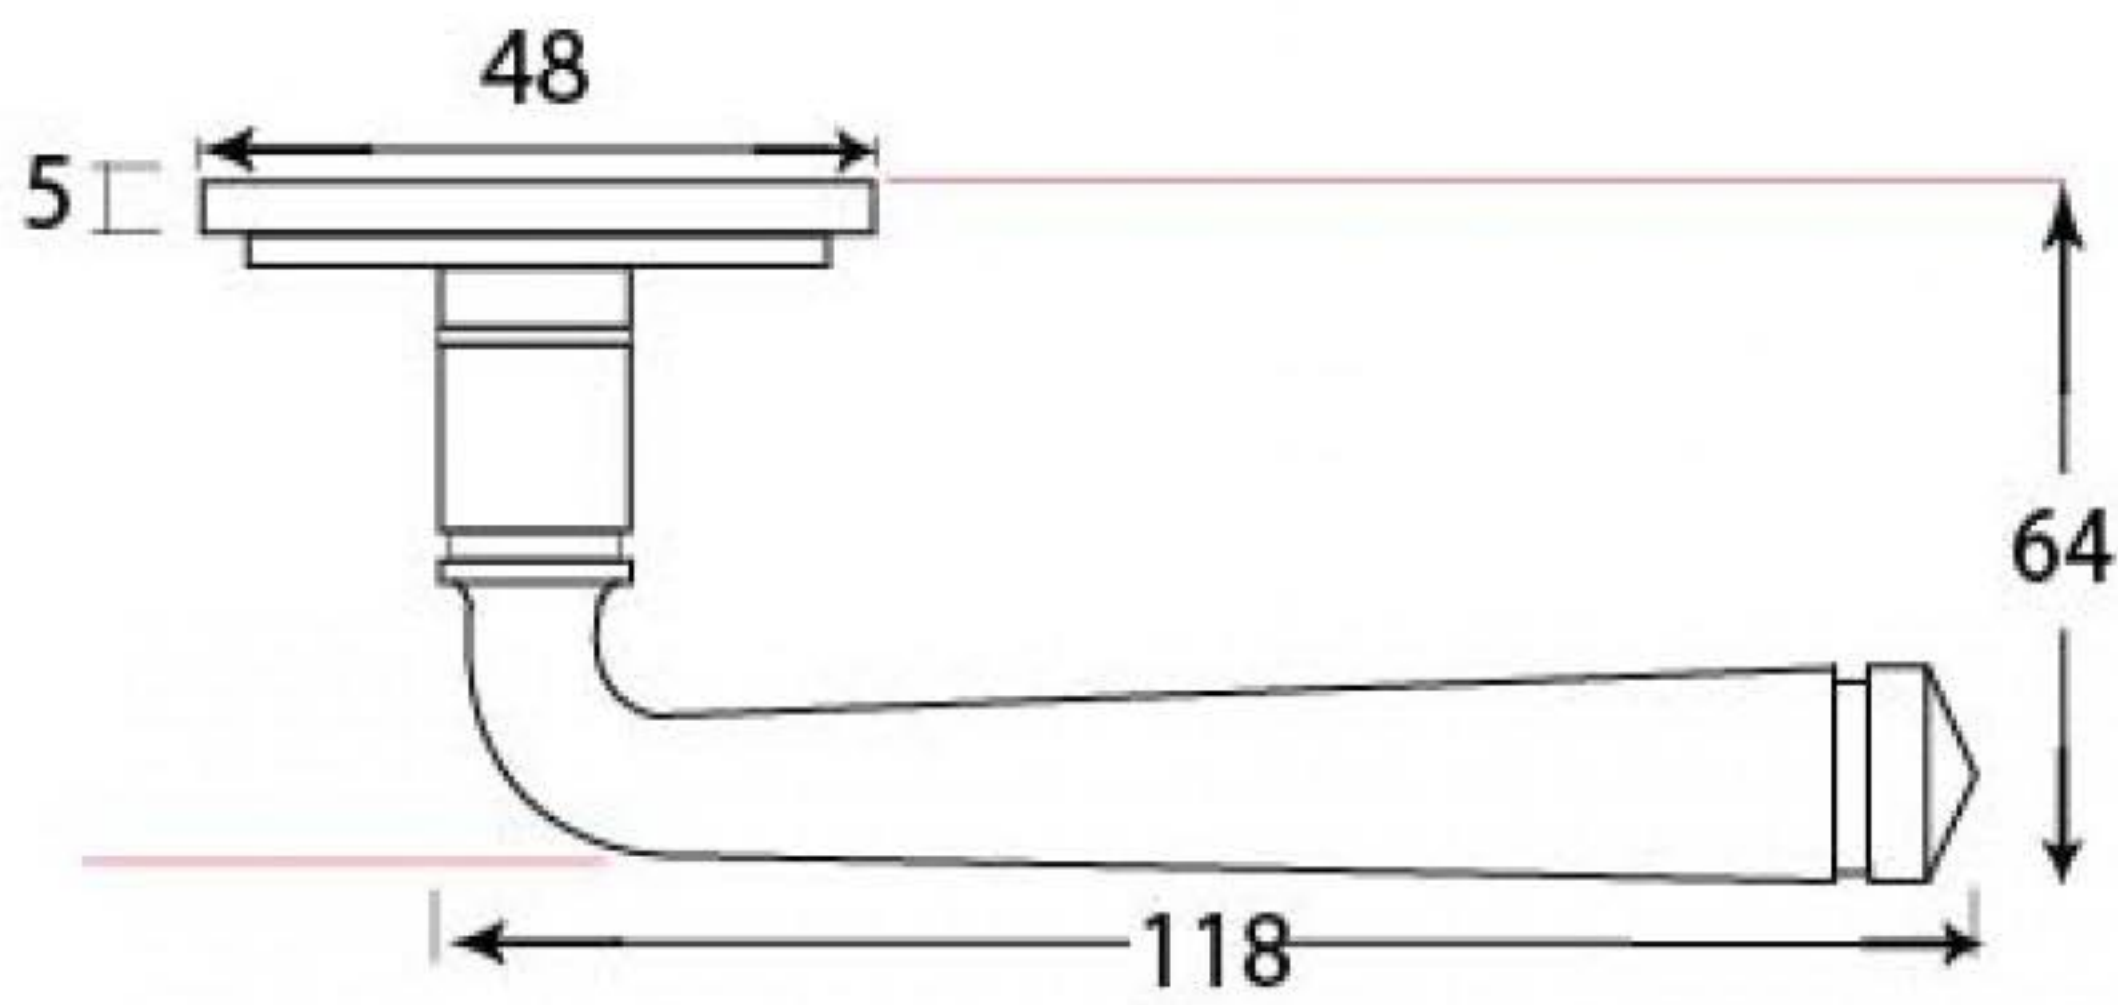

PRODUCT CODE 91482

1" (25mm)
x8
gauge 6 (3.5mm)

SPINDLE

HANDFORGED
TRADITIONAL
IRONMONGERY

Due to the hand crafted nature of our products all measurements are approximate and should be used as a guide only