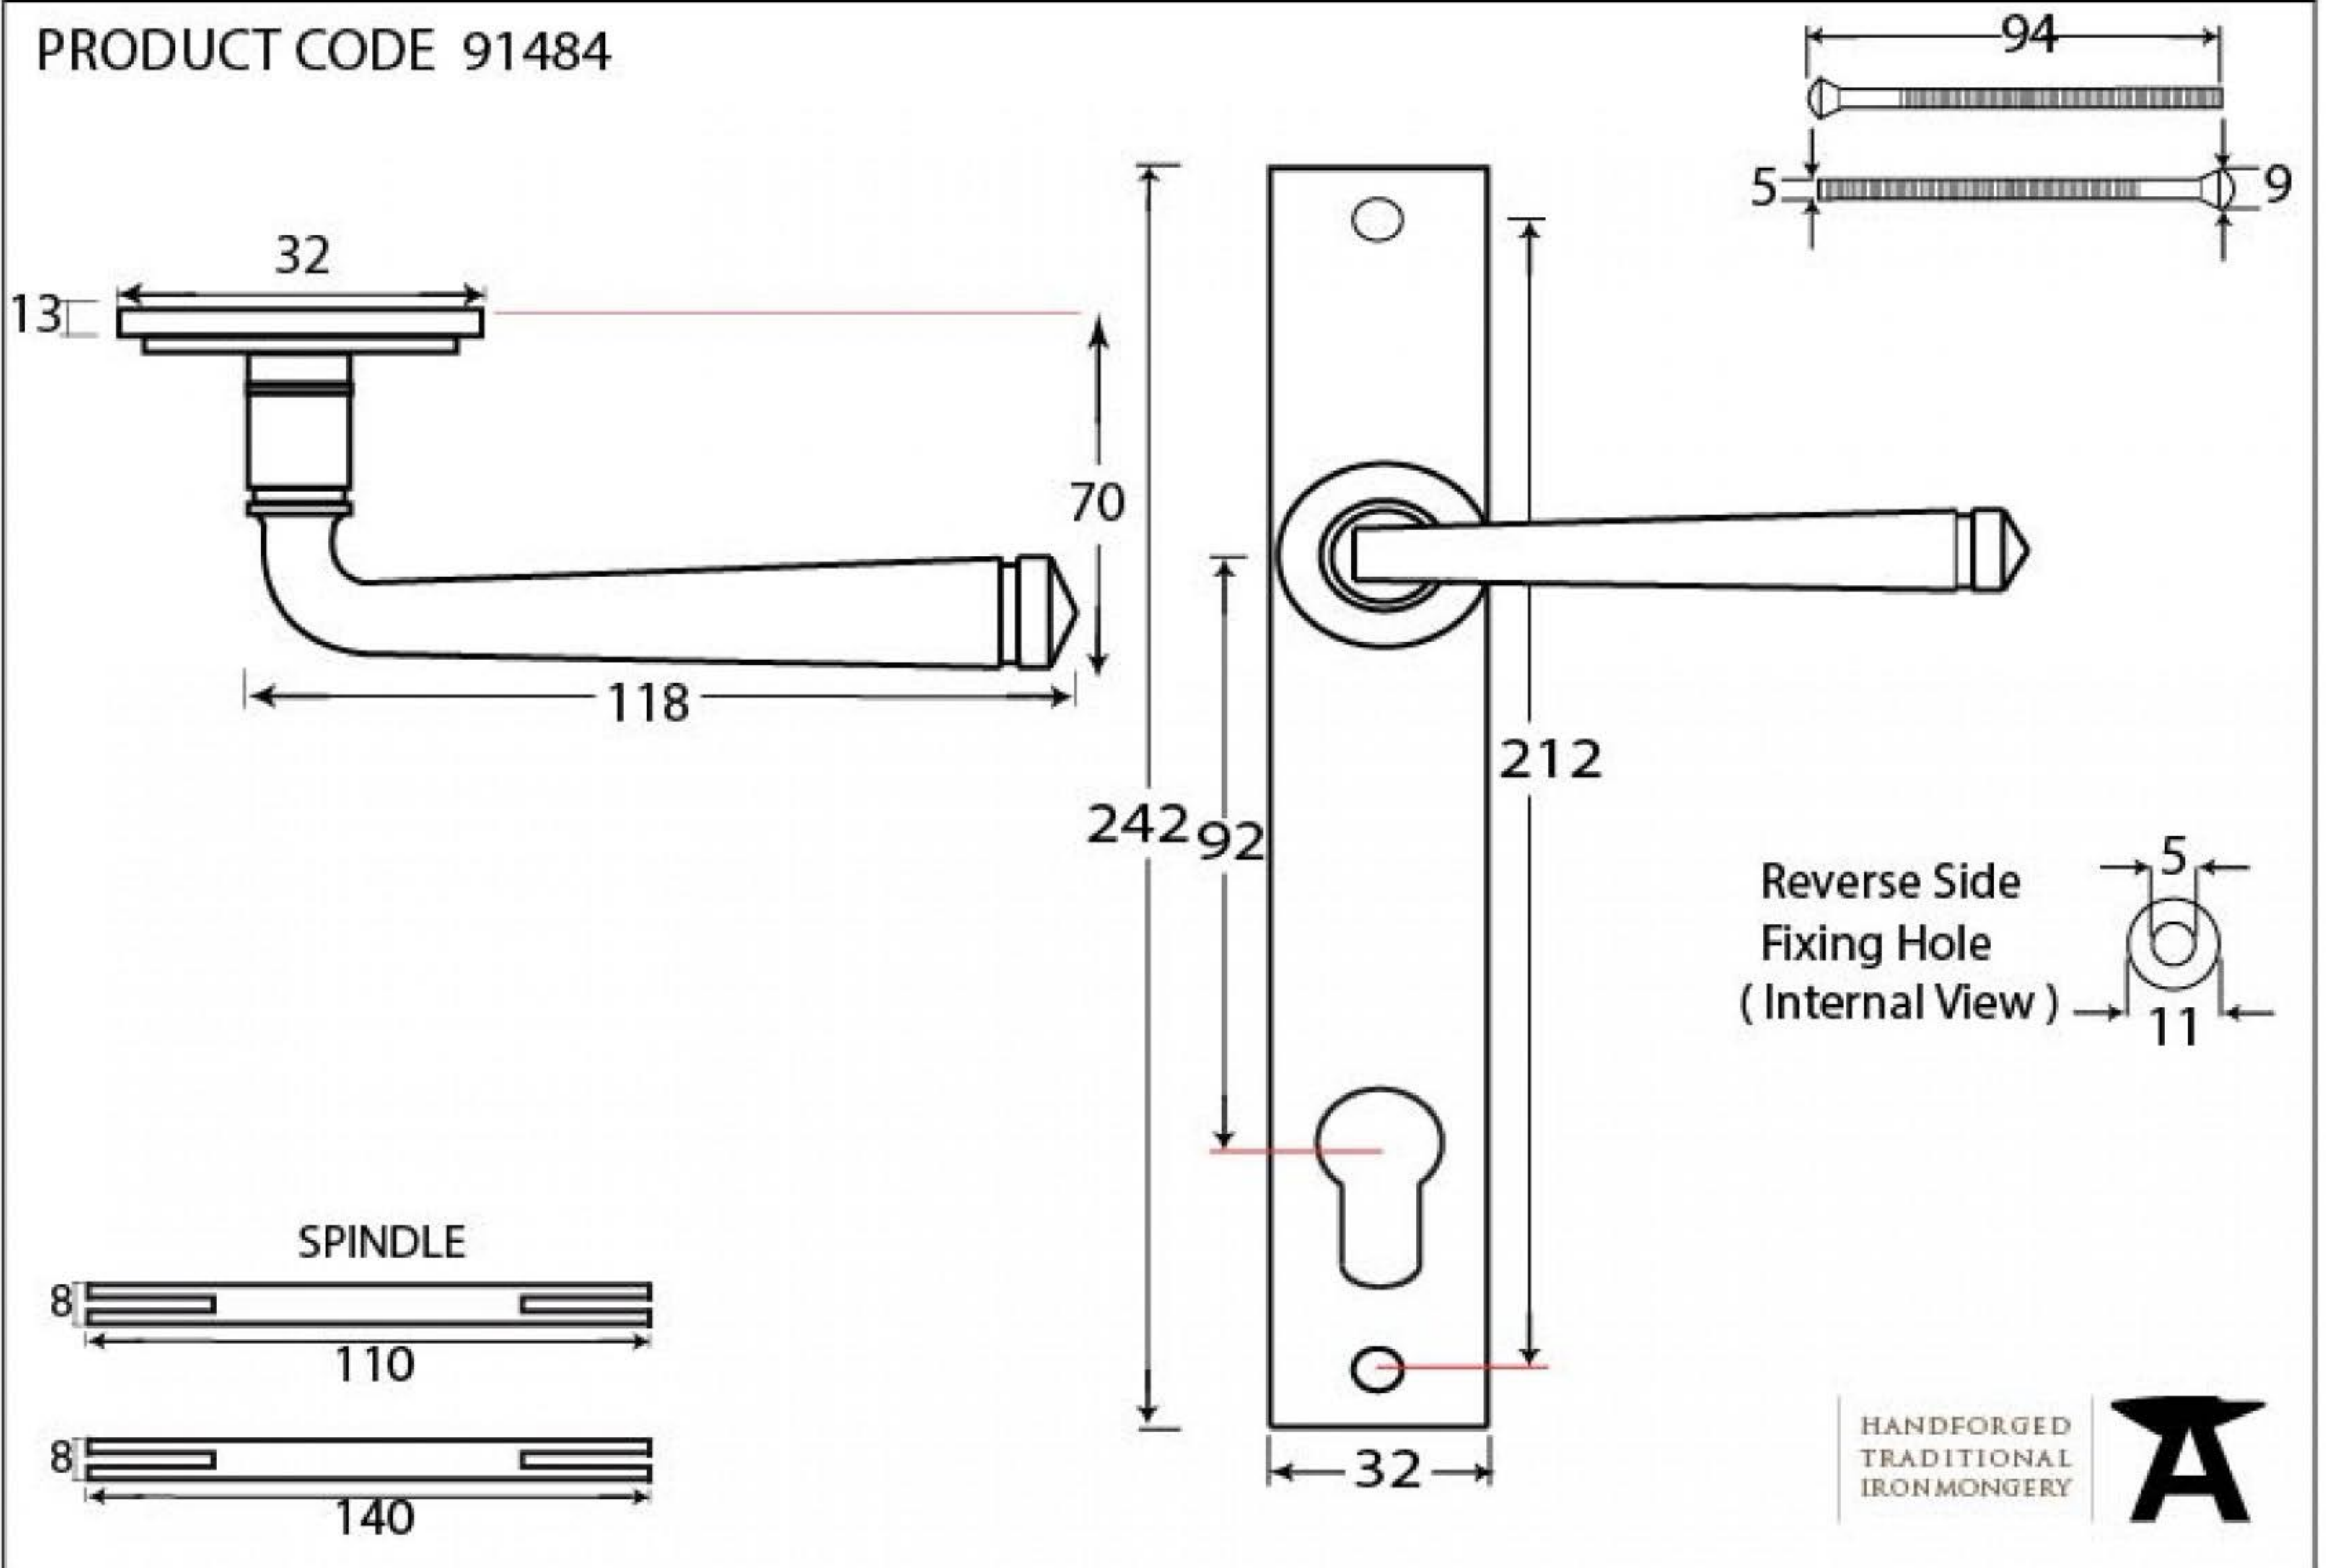

PRODUCT CODE 91484

Due to the hand crafted nature of our products all measurements are approximate and should be used as a guide only

HANDFORGED
TRADITIONAL
IRONMONGERY