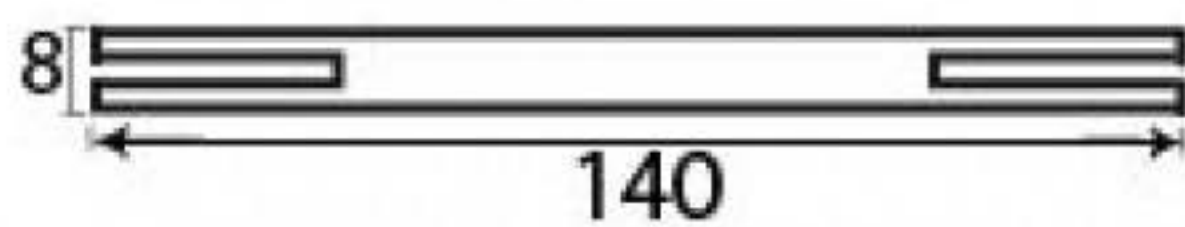

PRODUCT CODE 91485

Male & Female Screws

SPINDLE

HANDFORGED
TRADITIONAL
IRONMONGERY

Due to the hand crafted nature of our products all measurements are approximate and should be used as a guide only