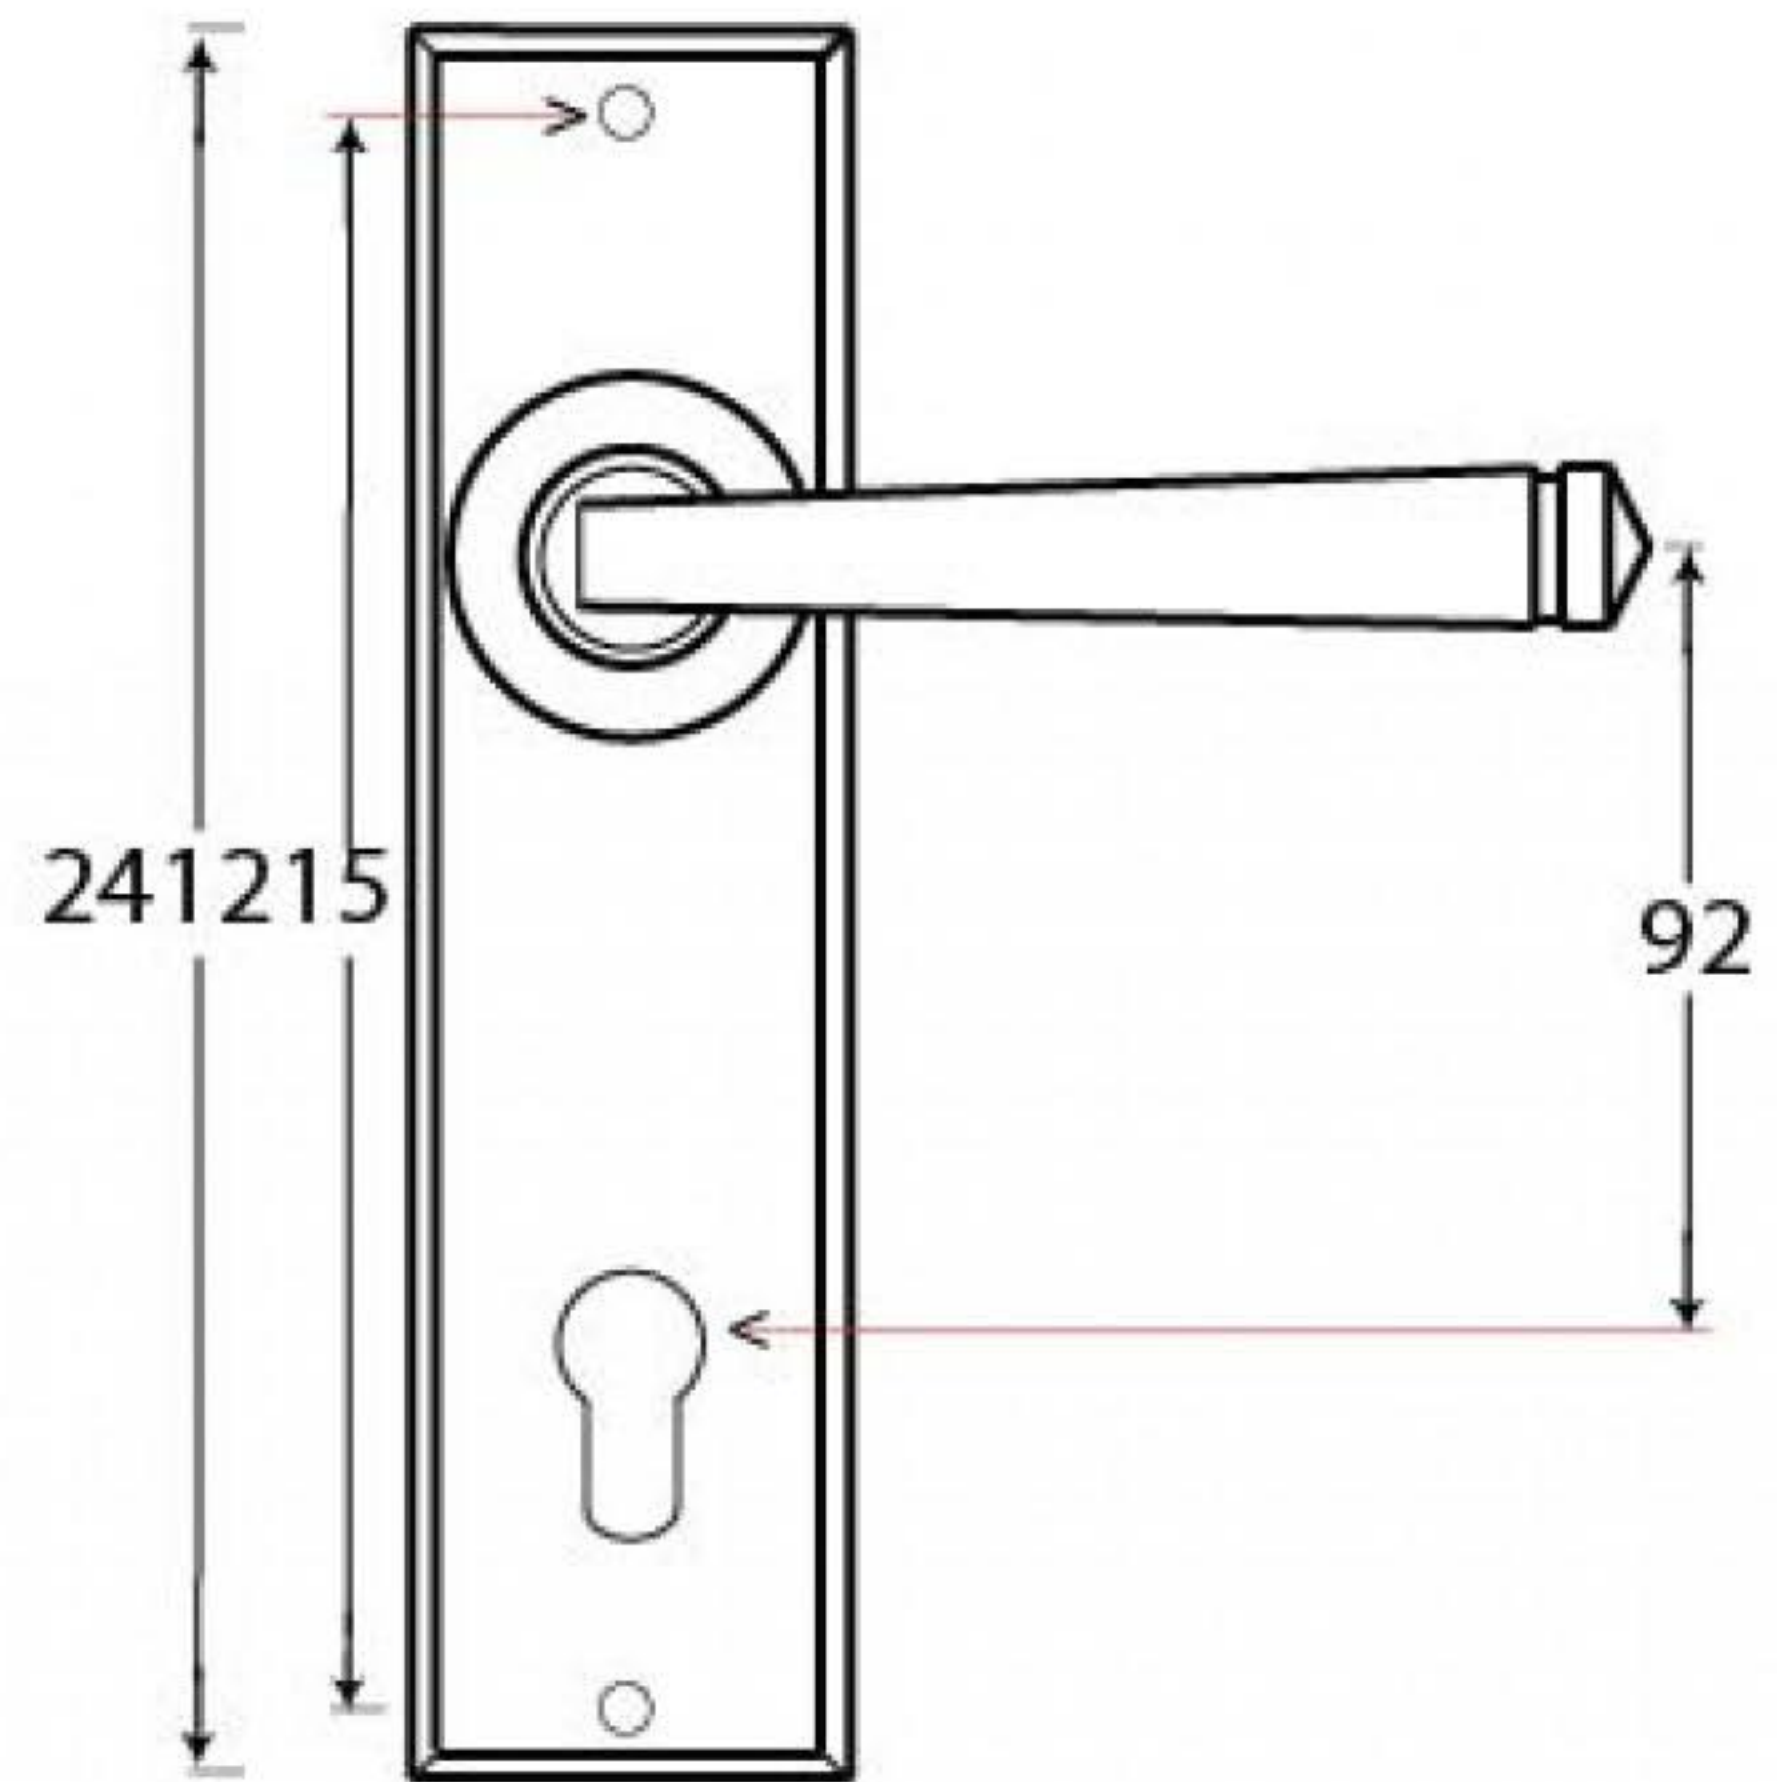

PRODUCT CODE 91485

Male & Female Screws

SPINDLE

HANDFORGED
TRADITIONAL
IRONMONGERY

Due to the hand crafted nature of our products all measurements are approximate and should be used as a guide only