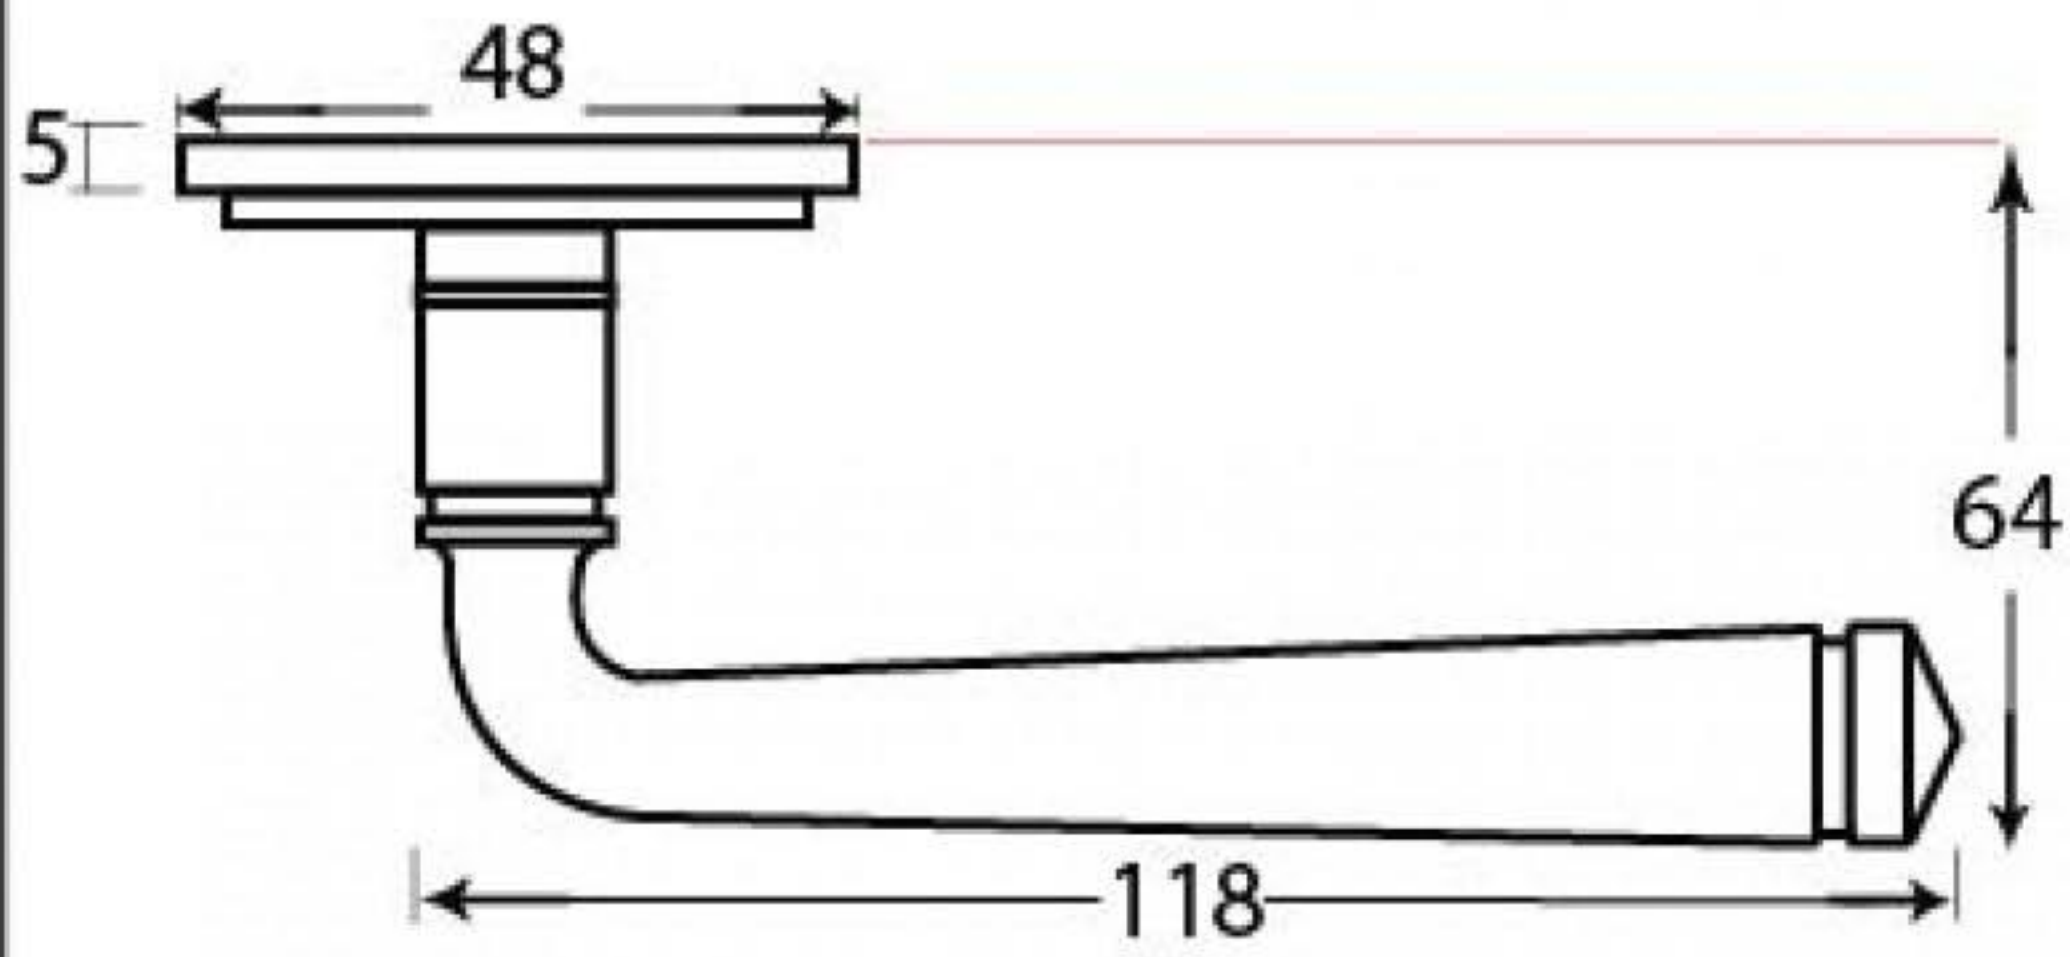

PRODUCT CODE 91485

Male & Female Screws

SPINDLE

HANDFORGED
TRADITIONAL
IRONMONGERY

Due to the hand crafted nature of our products all measurements are approximate and should be used as a guide only