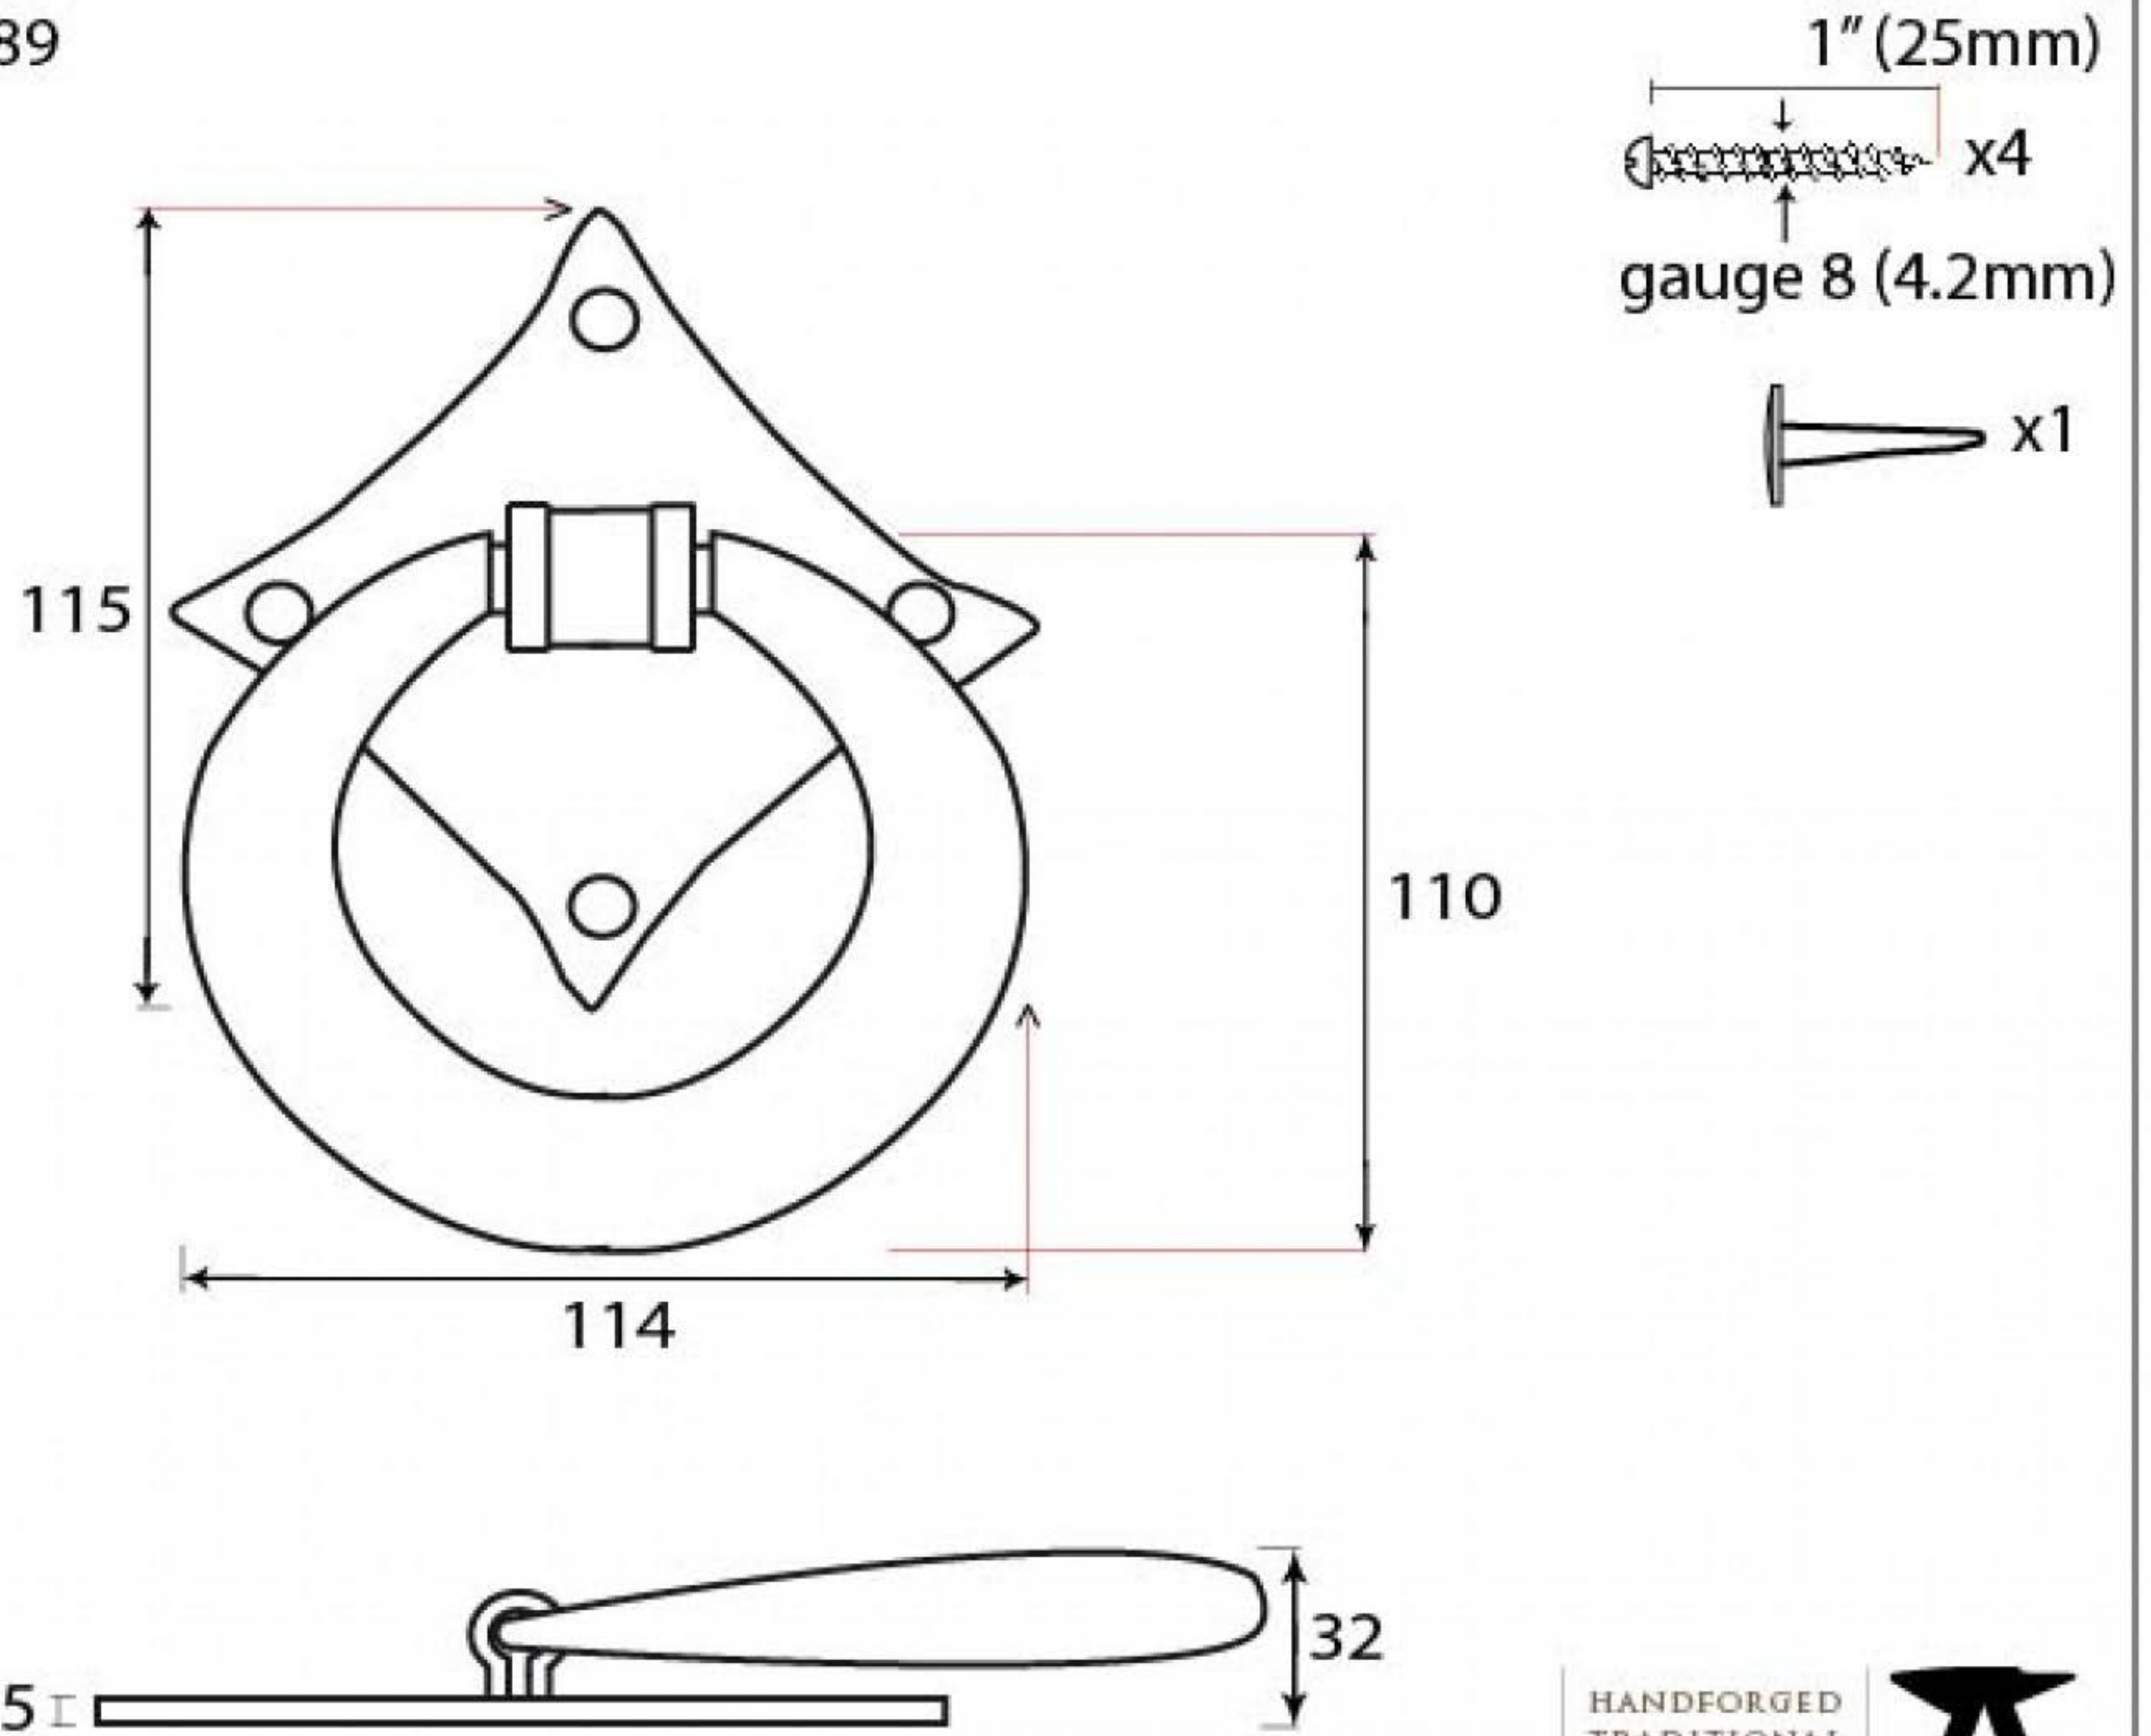

PRODUCT CODE 91489

HANDFORGED
TRADITIONAL
IRONMONGERY

Due to the hand crafted nature of our products all measurements are approximate and should be used as a guide only