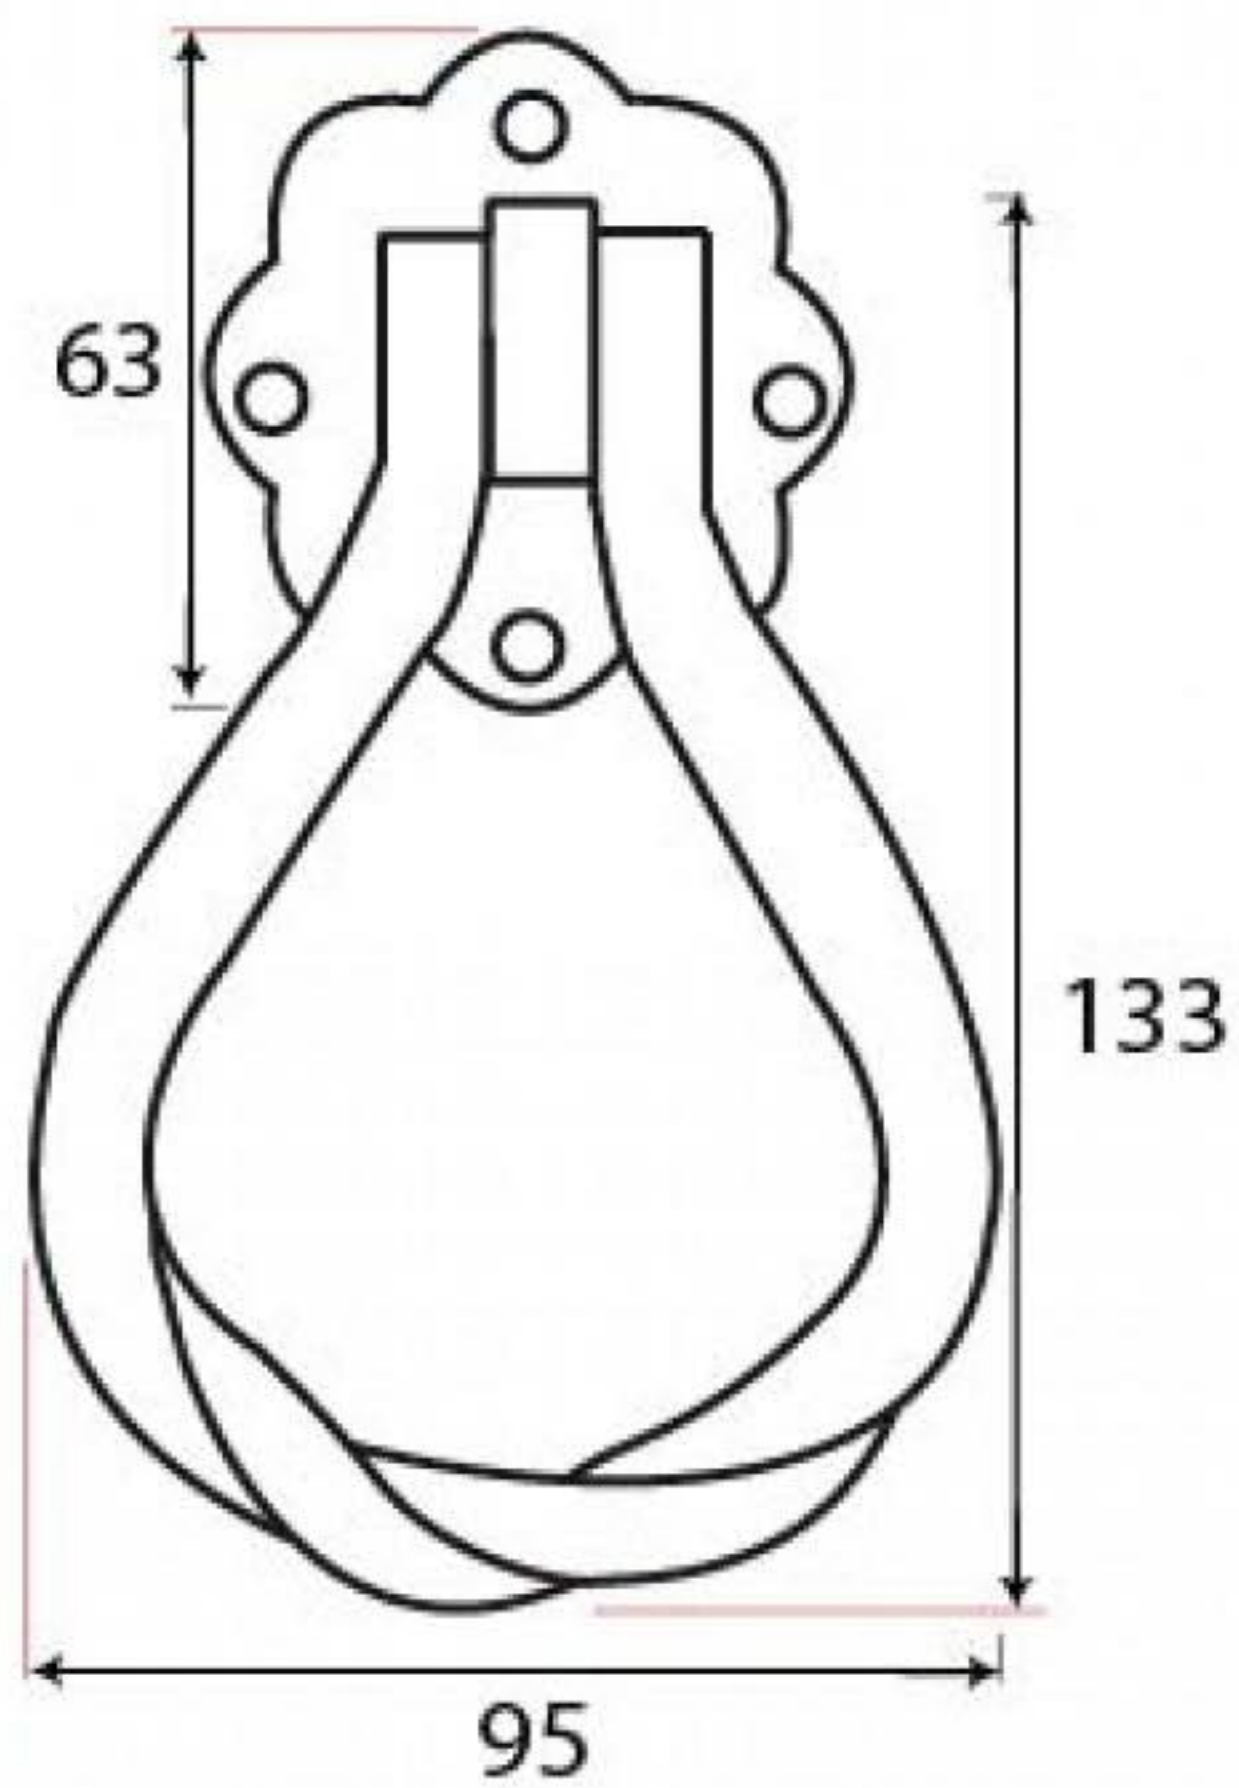

PRODUCT CODE 91490

1" (25mm)  
x4  
gauge 8 (4.2mm)

HANDFORGED  
TRADITIONAL  
IRONMONGERY

Due to the hand crafted nature of our products all measurements are approximate and should be used as a guide only