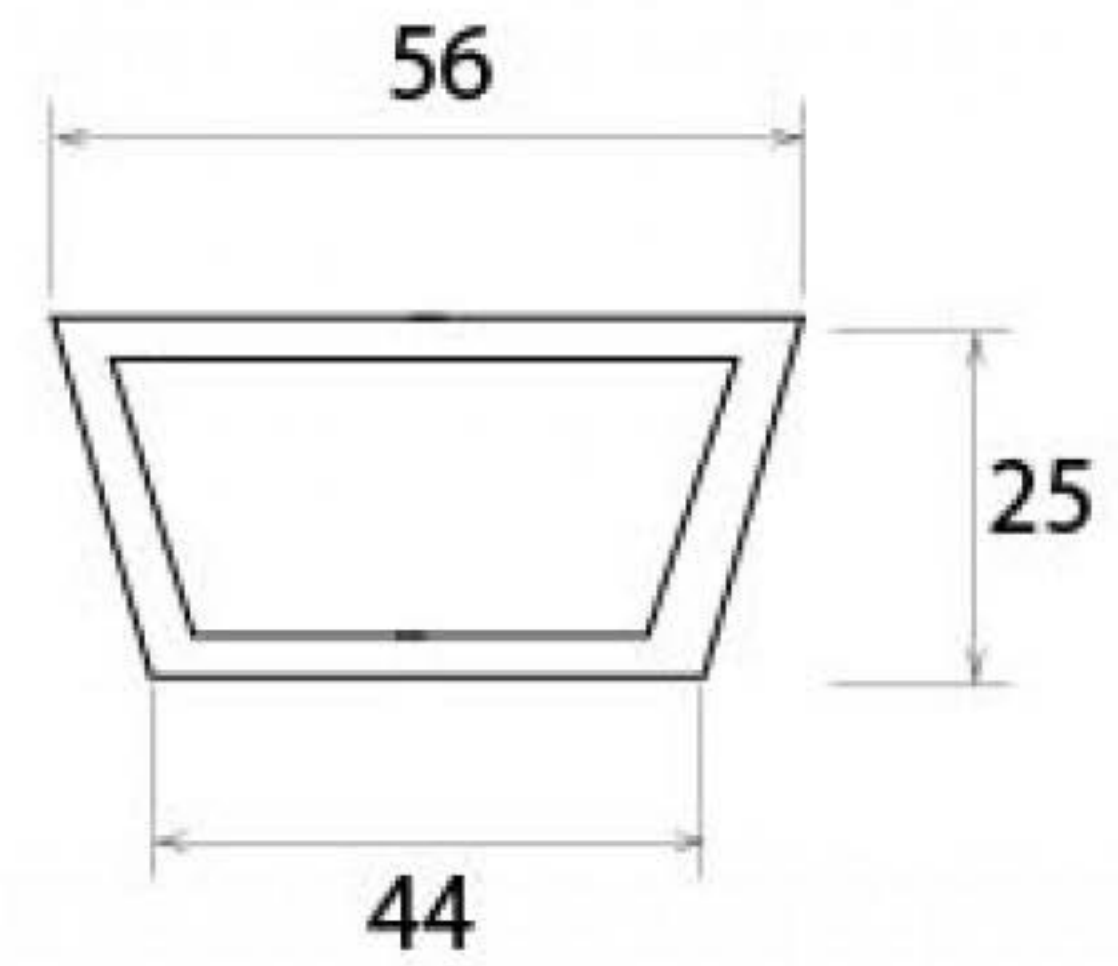

PRODUCT CODE 91491

HANDFORGED
TRADITIONAL
IRONMONGERY

Due to the hand crafted nature of our products all measurements are approximate and should be used as a guide only