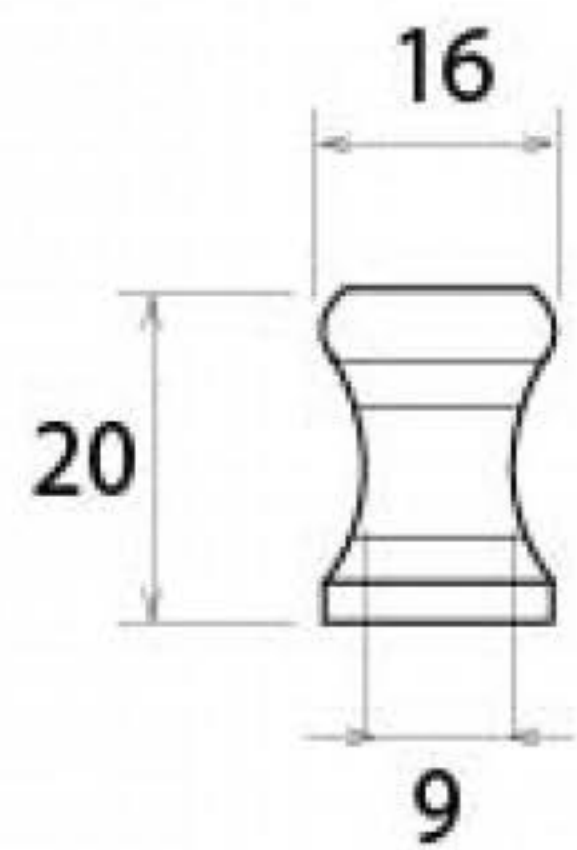

PRODUCT CODE 91491

HANDFORGED
TRADITIONAL
IRONMONGERY

Due to the hand crafted nature of our products all measurements are approximate and should be used as a guide only