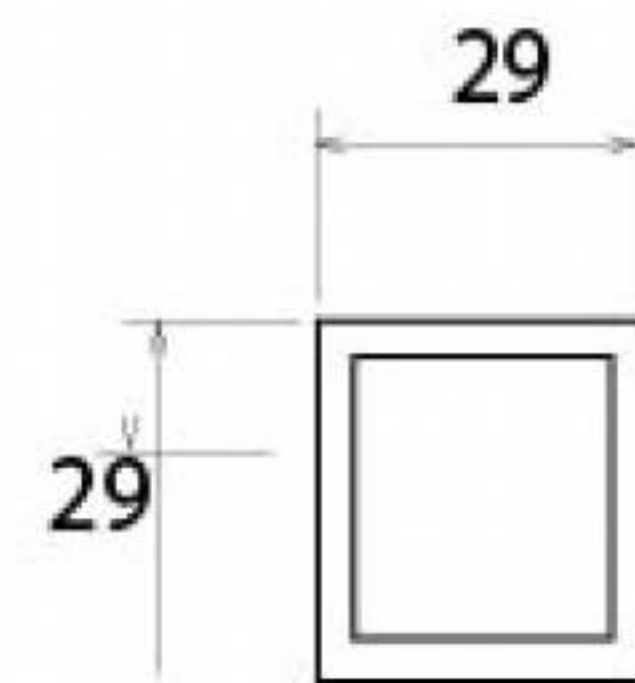

PRODUCT CODE 91491

HANDFORGED
TRADITIONAL
IRONMONGERY

Due to the hand crafted nature of our products all measurements are approximate and should be used as a guide only