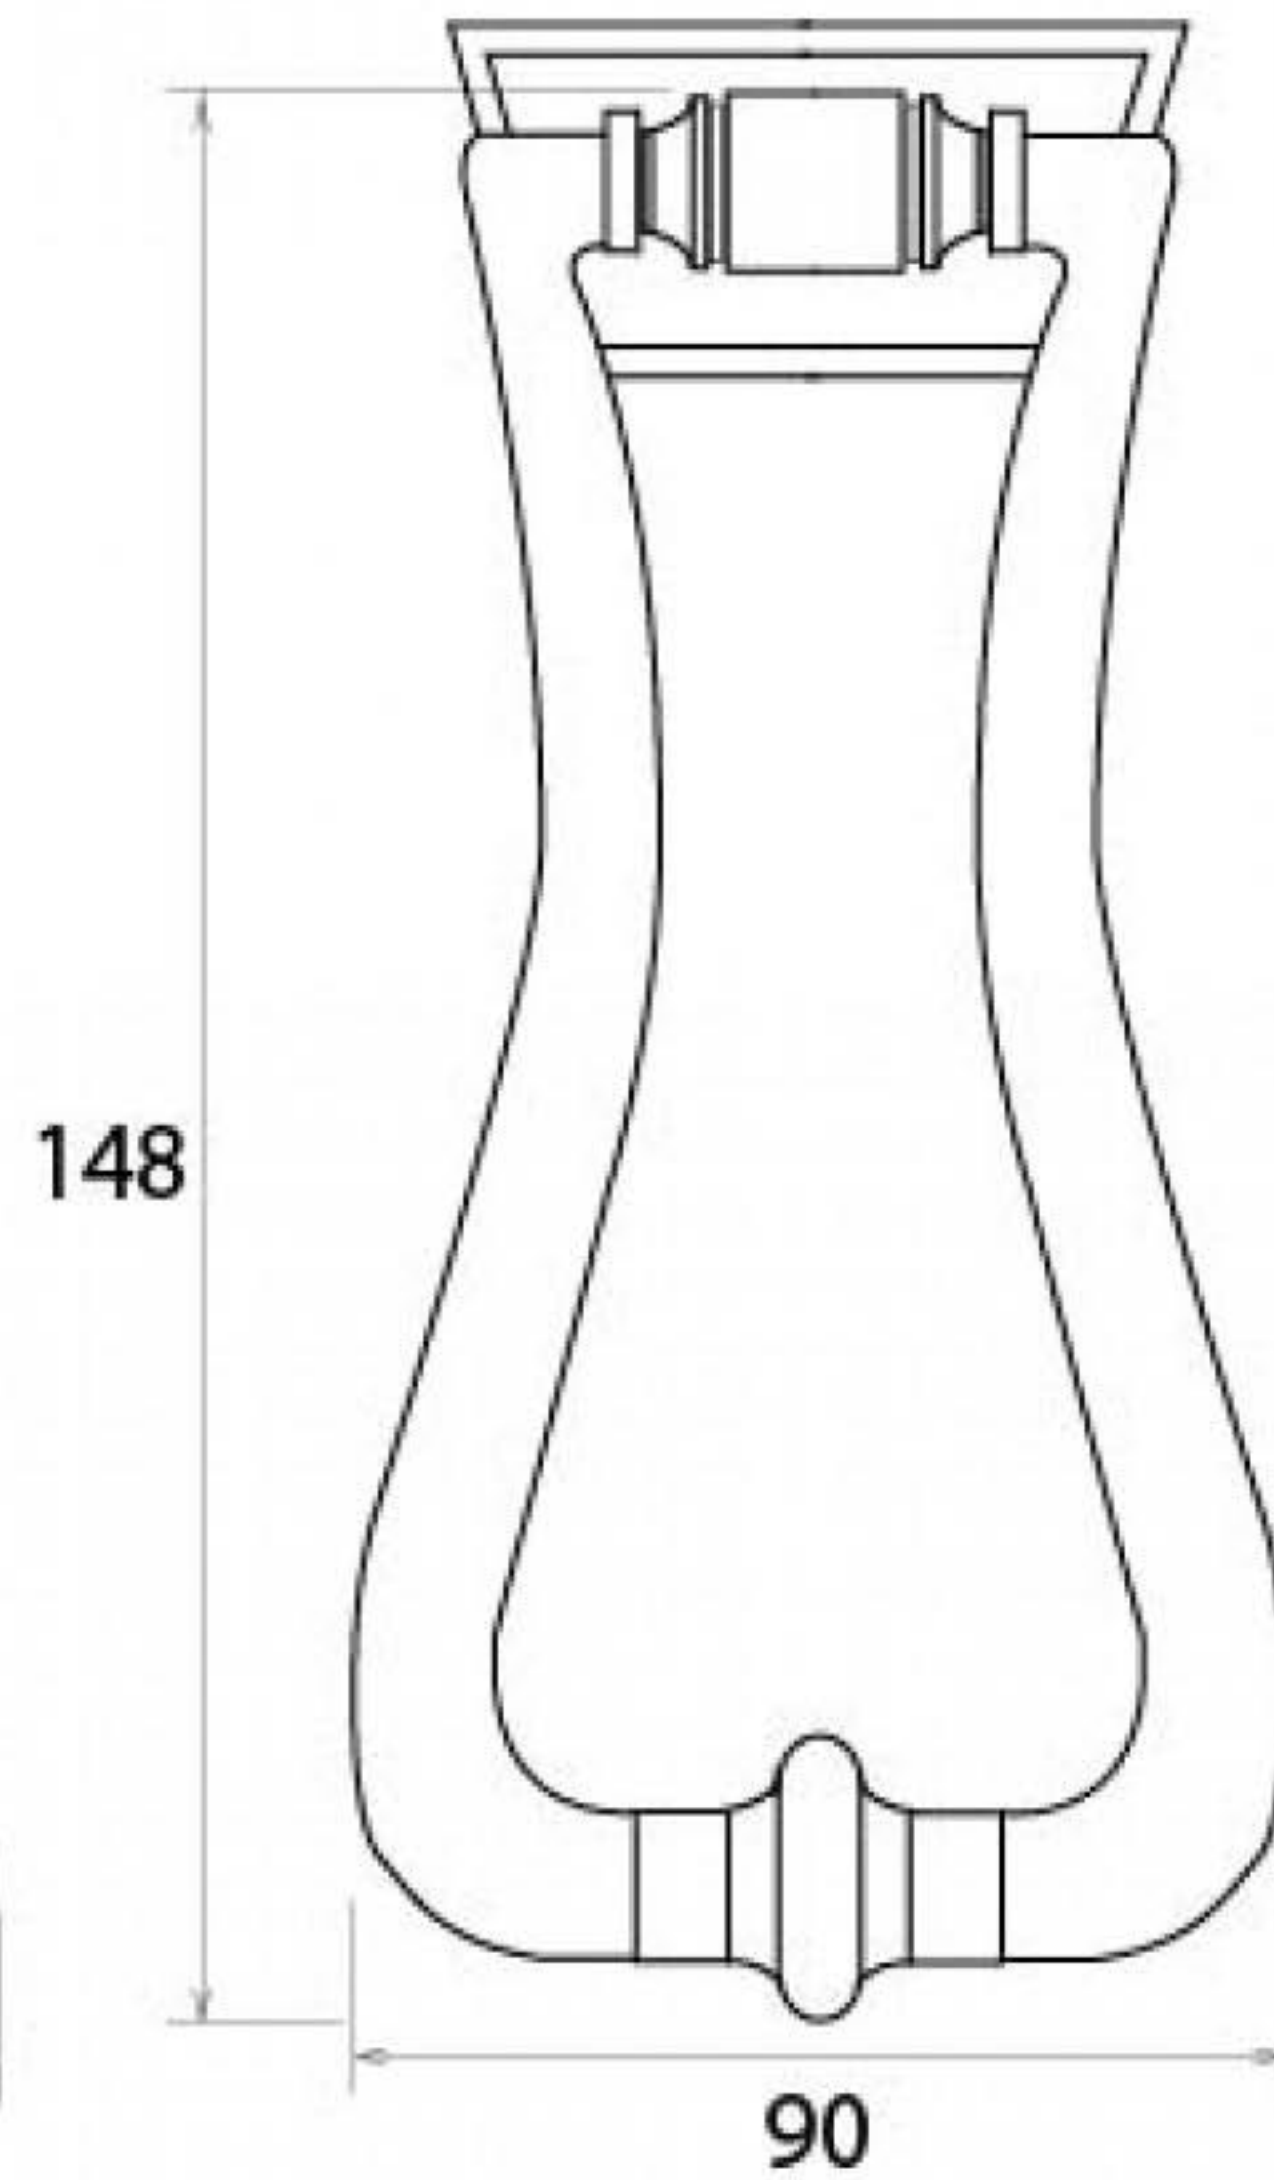

PRODUCT CODE 91491

HANDFORGED
TRADITIONAL
IRONMONGERY

Due to the hand crafted nature of our products all measurements are approximate and should be used as a guide only