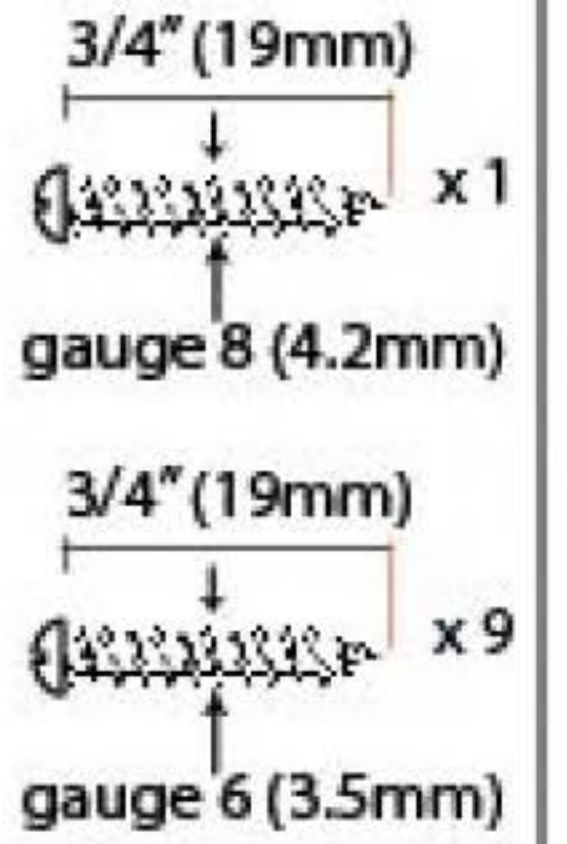

PRODUCT CODE 91496

HANDFORGED
TRADITIONAL
IRONMONGERY

Due to the hand crafted nature of our products all measurements are approximate and should be used as a guide only