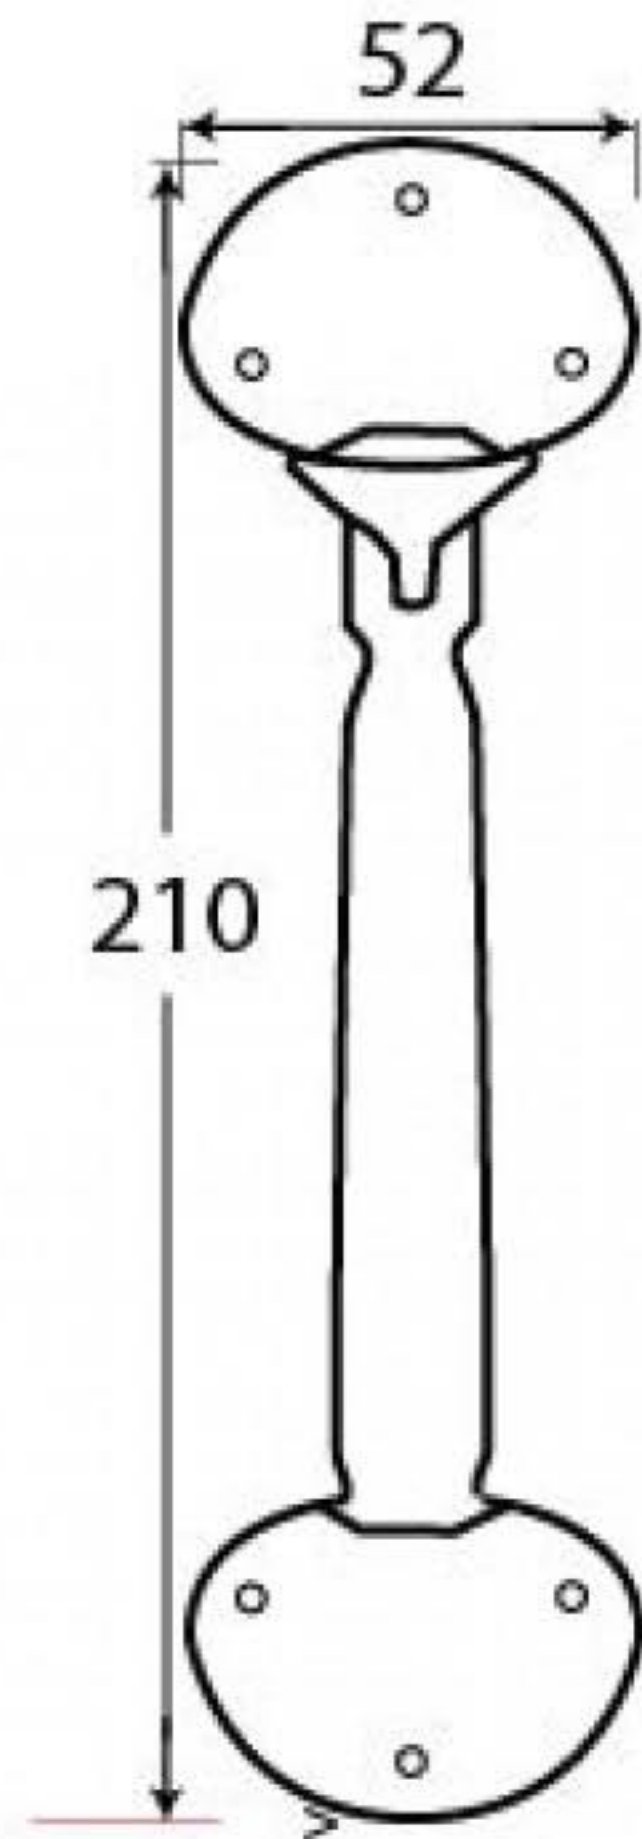

PRODUCT CODE 91496

HANDFORGED
TRADITIONAL
IRONMONGERY

Due to the hand crafted nature of our products all measurements are approximate and should be used as a guide only