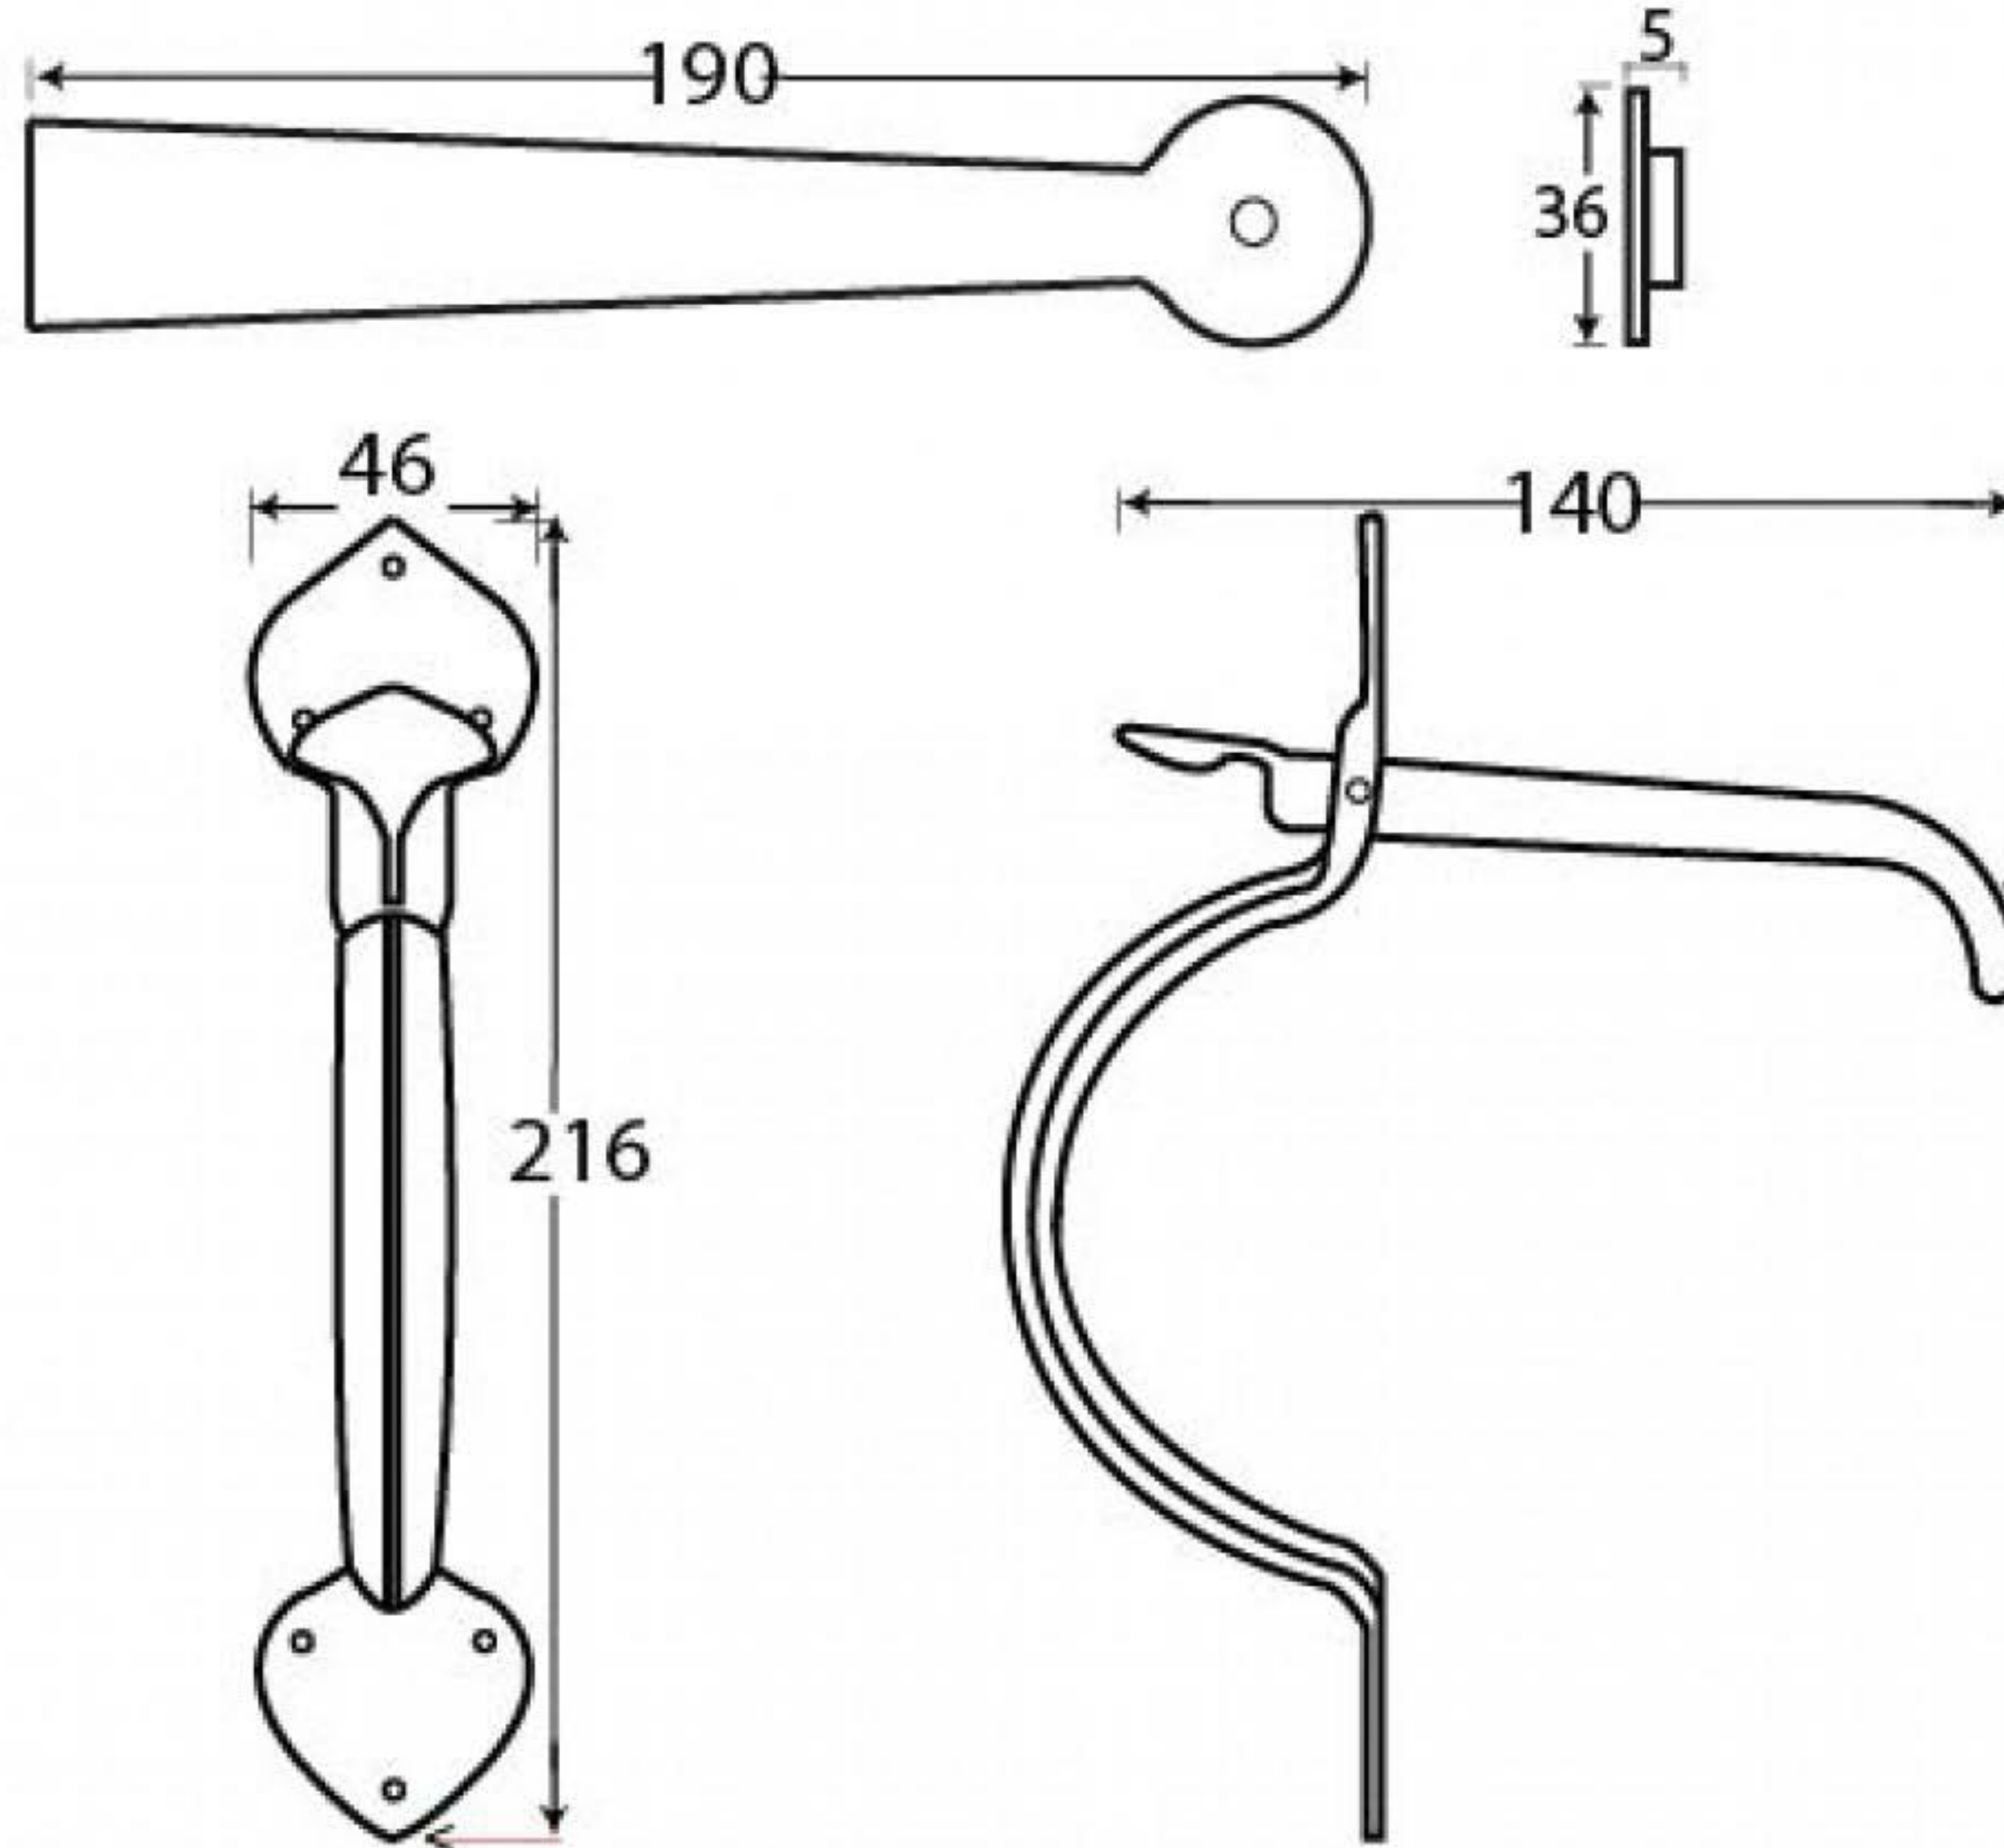

PRODUCT CODE 91497

HANDFORGED  
TRADITIONAL  
IRONMONGERY

Due to the hand crafted nature of our products all measurements are approximate and should be used as a guide only