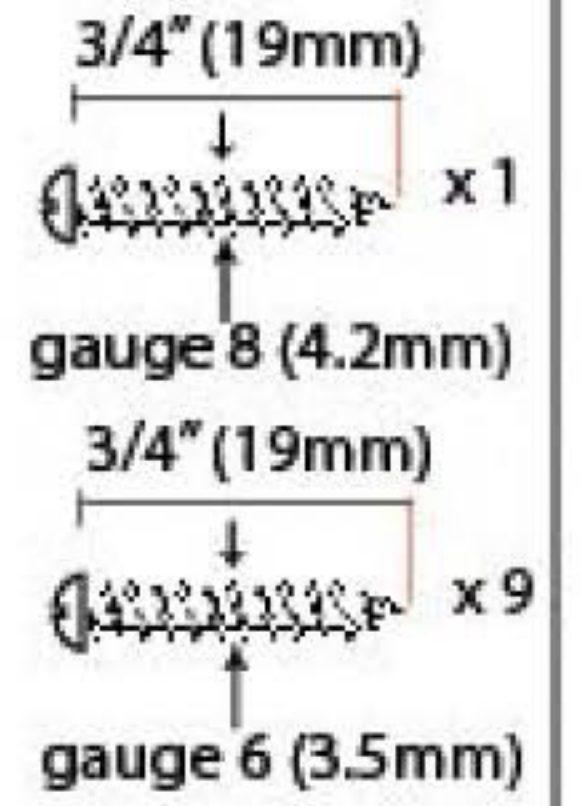

PRODUCT CODE 91497

HANDFORGED  
TRADITIONAL  
IRONMONGERY

Due to the hand crafted nature of our products all measurements are approximate and should be used as a guide only