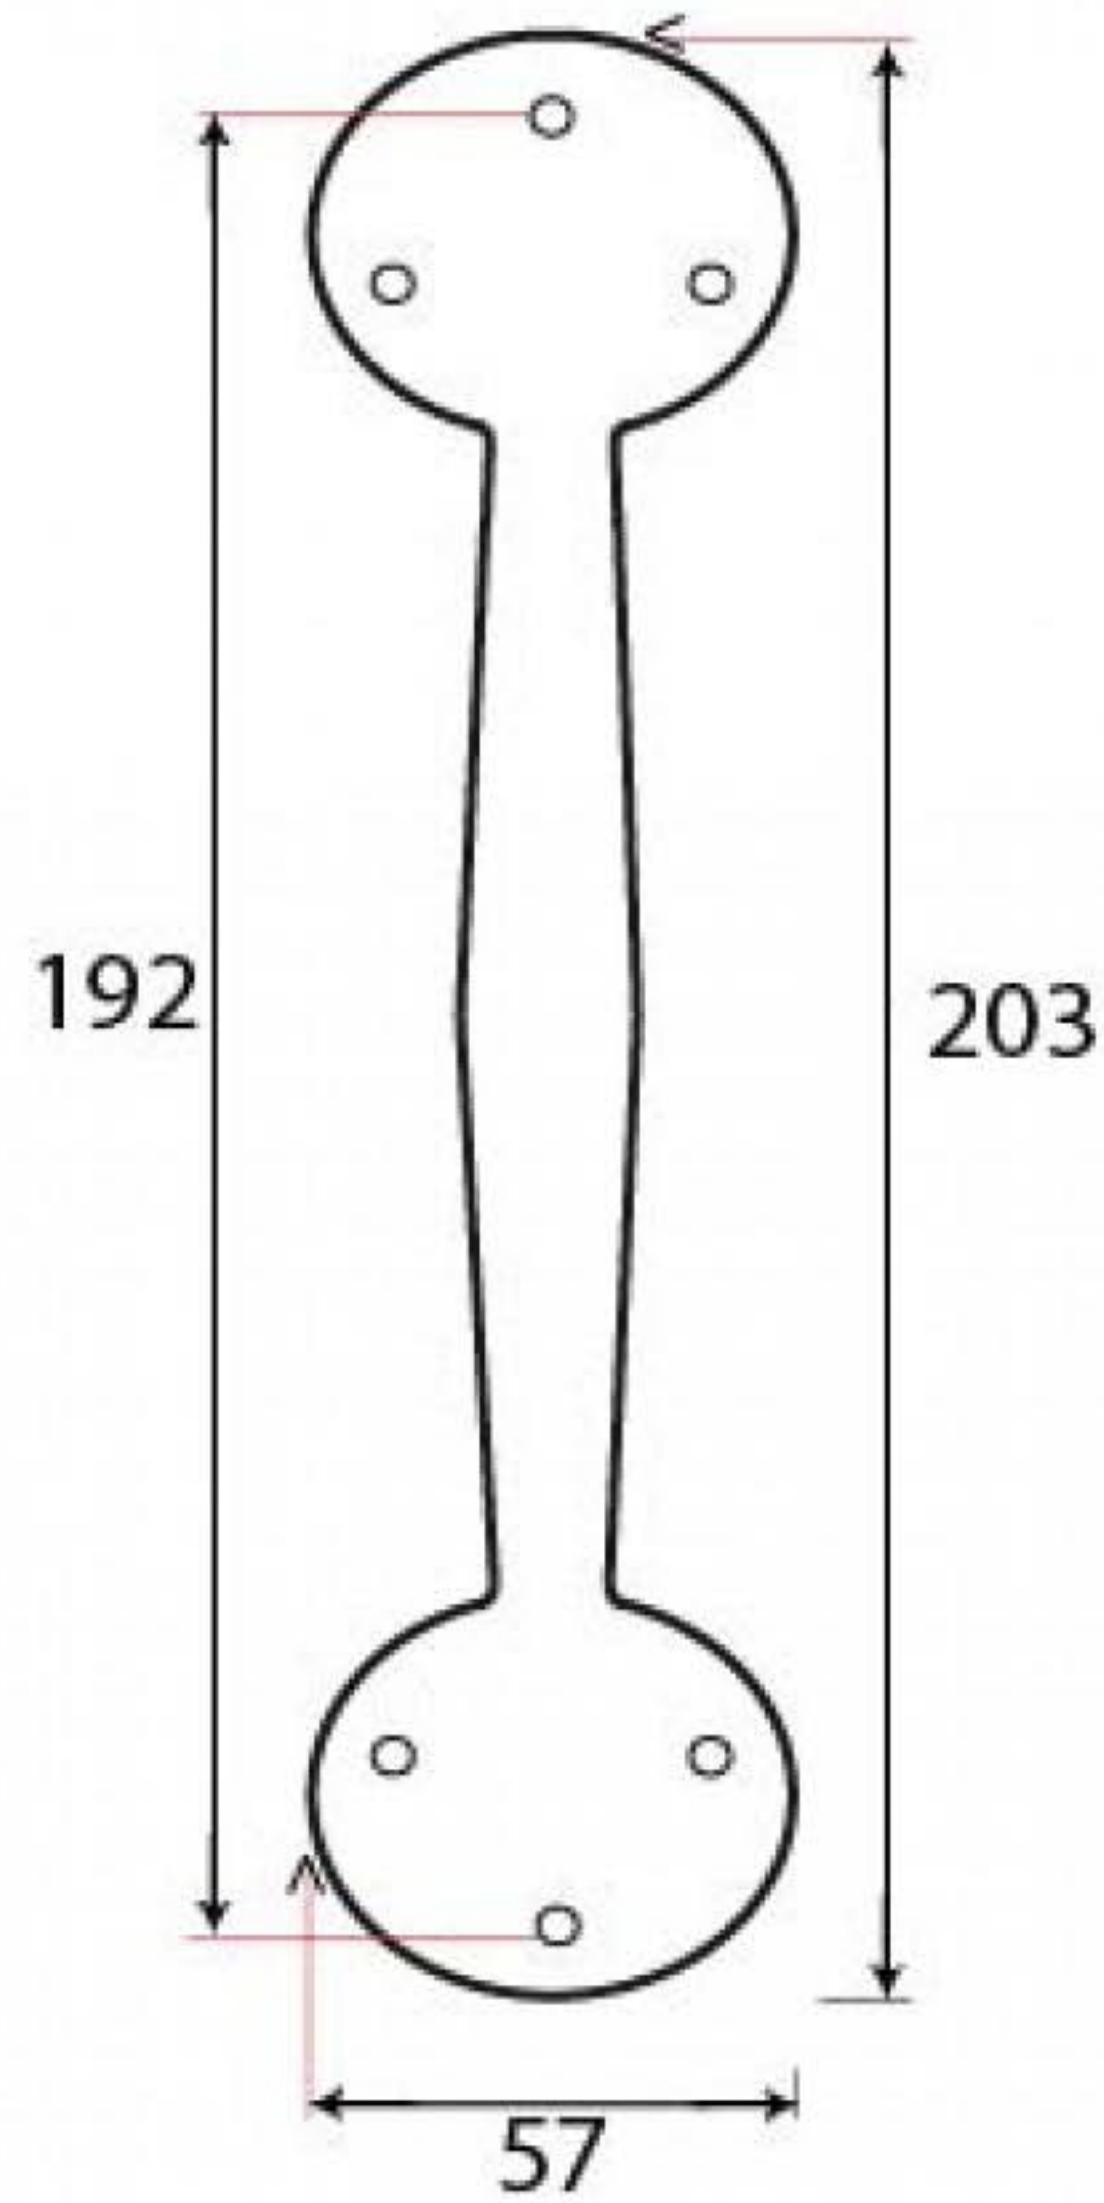

PRODUCT CODE 91506

HANDFORGED
TRADITIONAL
IRONMONGERY

Due to the hand crafted nature of our products all measurements are approximate and should be used as a guide only