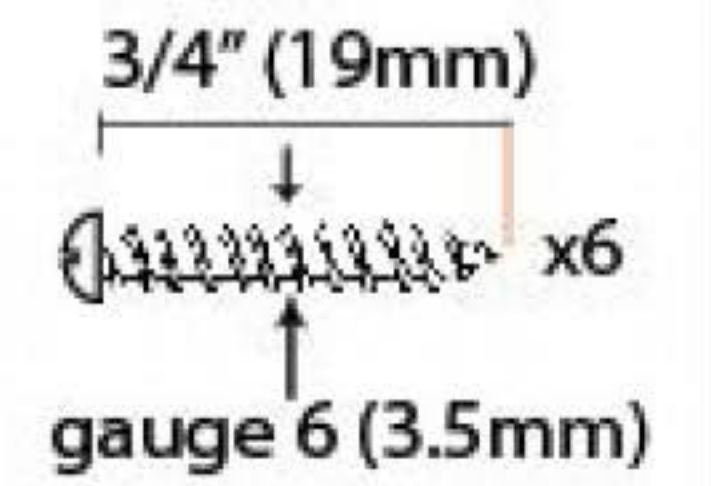

PRODUCT CODE 91506

HANDFORGED
TRADITIONAL
IRONMONGERY

Due to the hand crafted nature of our products all measurements are approximate and should be used as a guide only