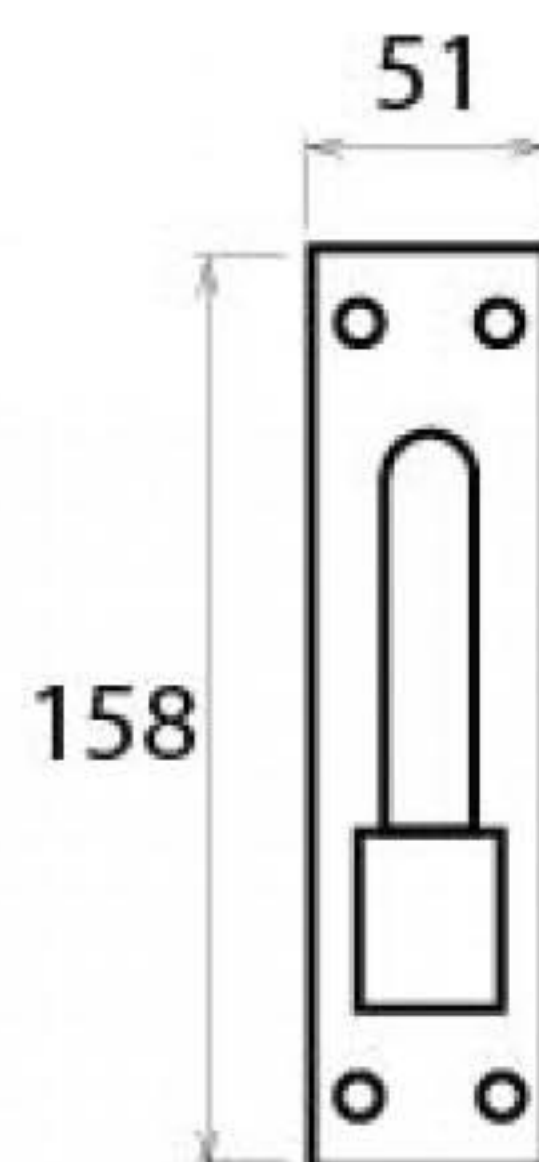

PRODUCT CODE 91472

1 1/2" (38mm)
x18
gauge 10 (5mm)

HANDFORGED
TRADITIONAL
IRONMONGERY

Due to the hand crafted nature of our products all measurements are approximate and should be used as a guide only