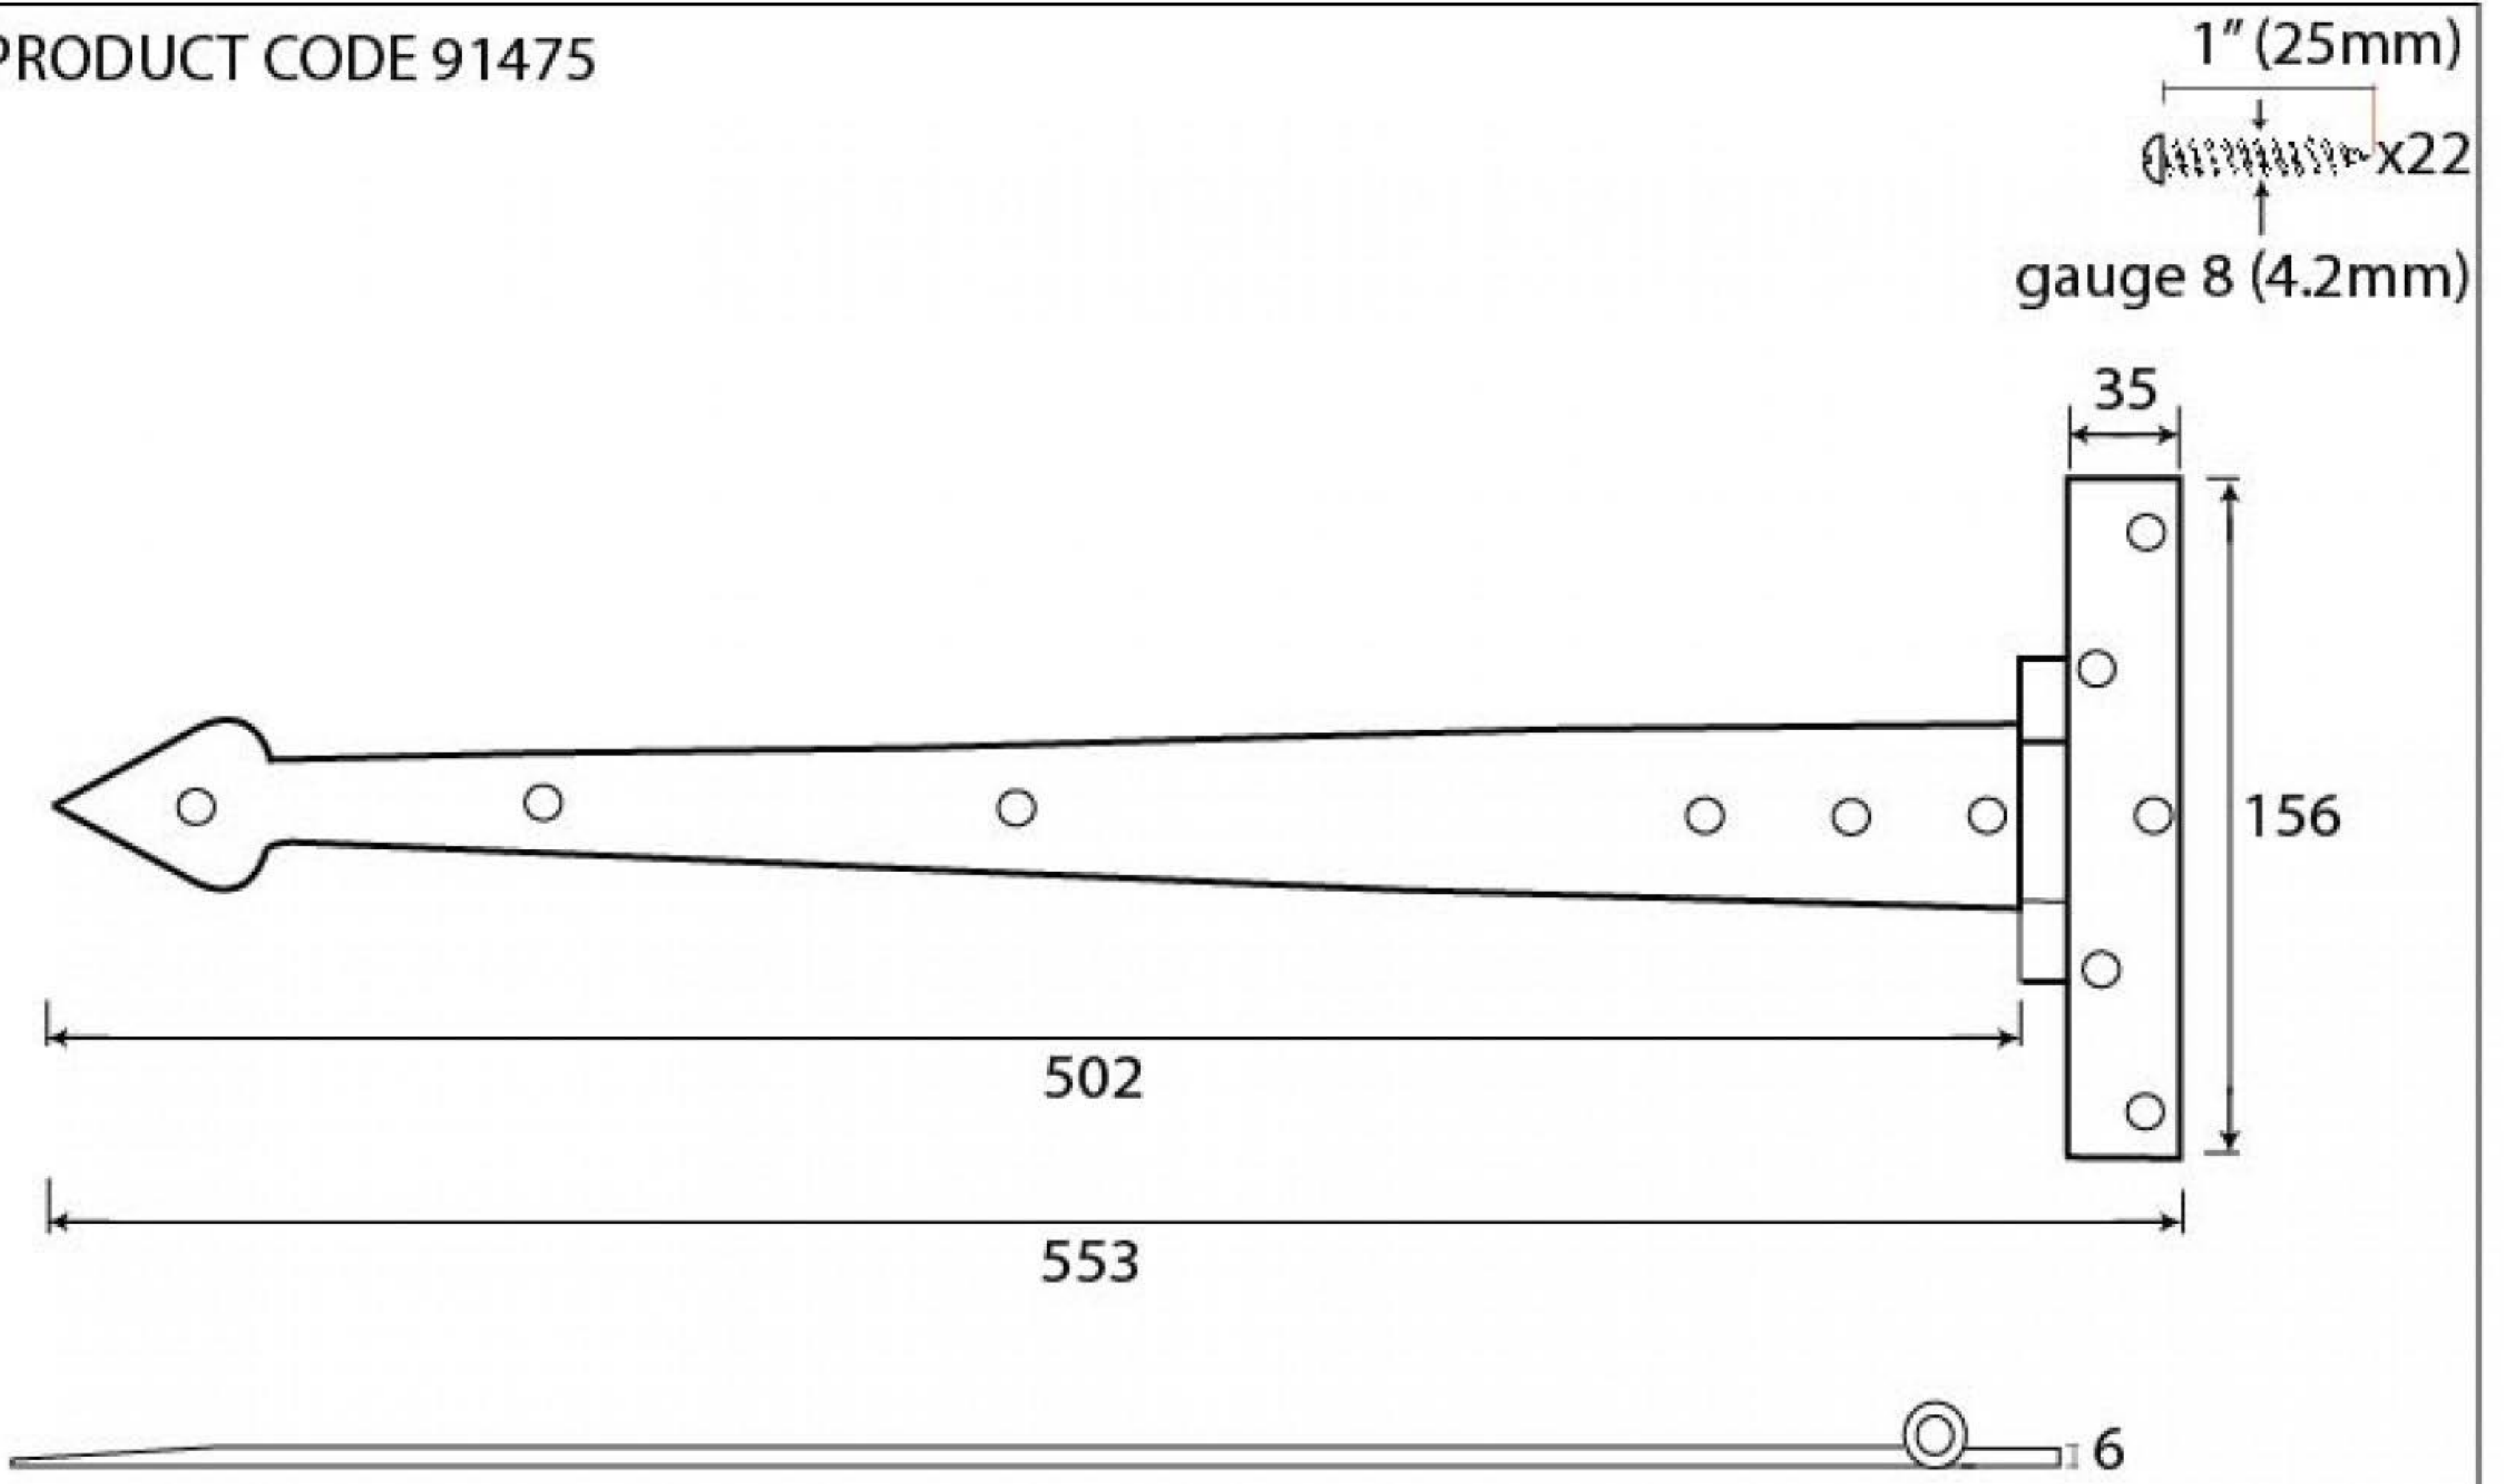

PRODUCT CODE 91475

HANDFORGED
TRADITIONAL
IRONMONGERY

Due to the hand crafted nature of our products all measurements are approximate and should be used as a guide only