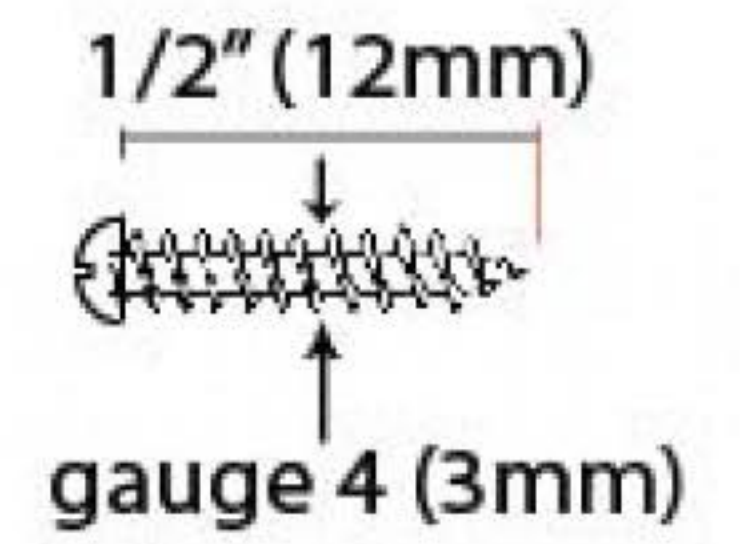

PRODUCT CODE 91507

HANDFORGED
TRADITIONAL
IRONMONGERY

Due to the hand crafted nature of our products all measurements are approximate and should be used as a guide only