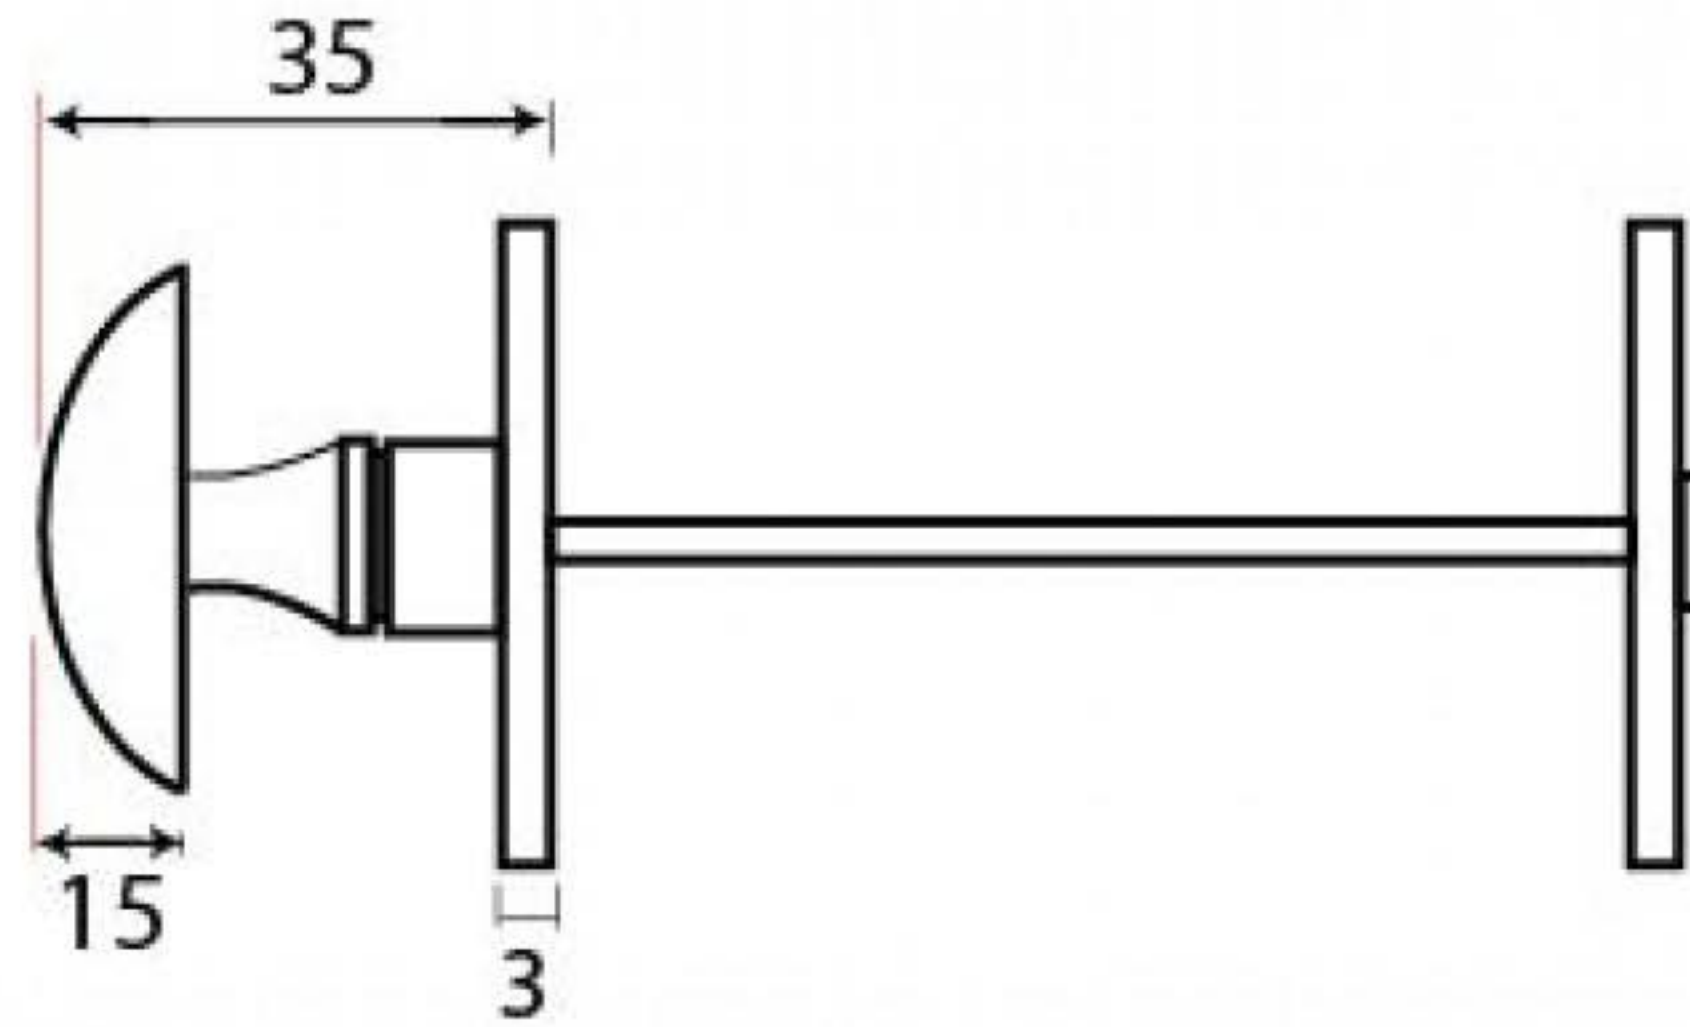

PRODUCT CODE 91507

HANDFORGED
TRADITIONAL
IRONMONGERY

Due to the hand crafted nature of our products all measurements are approximate and should be used as a guide only