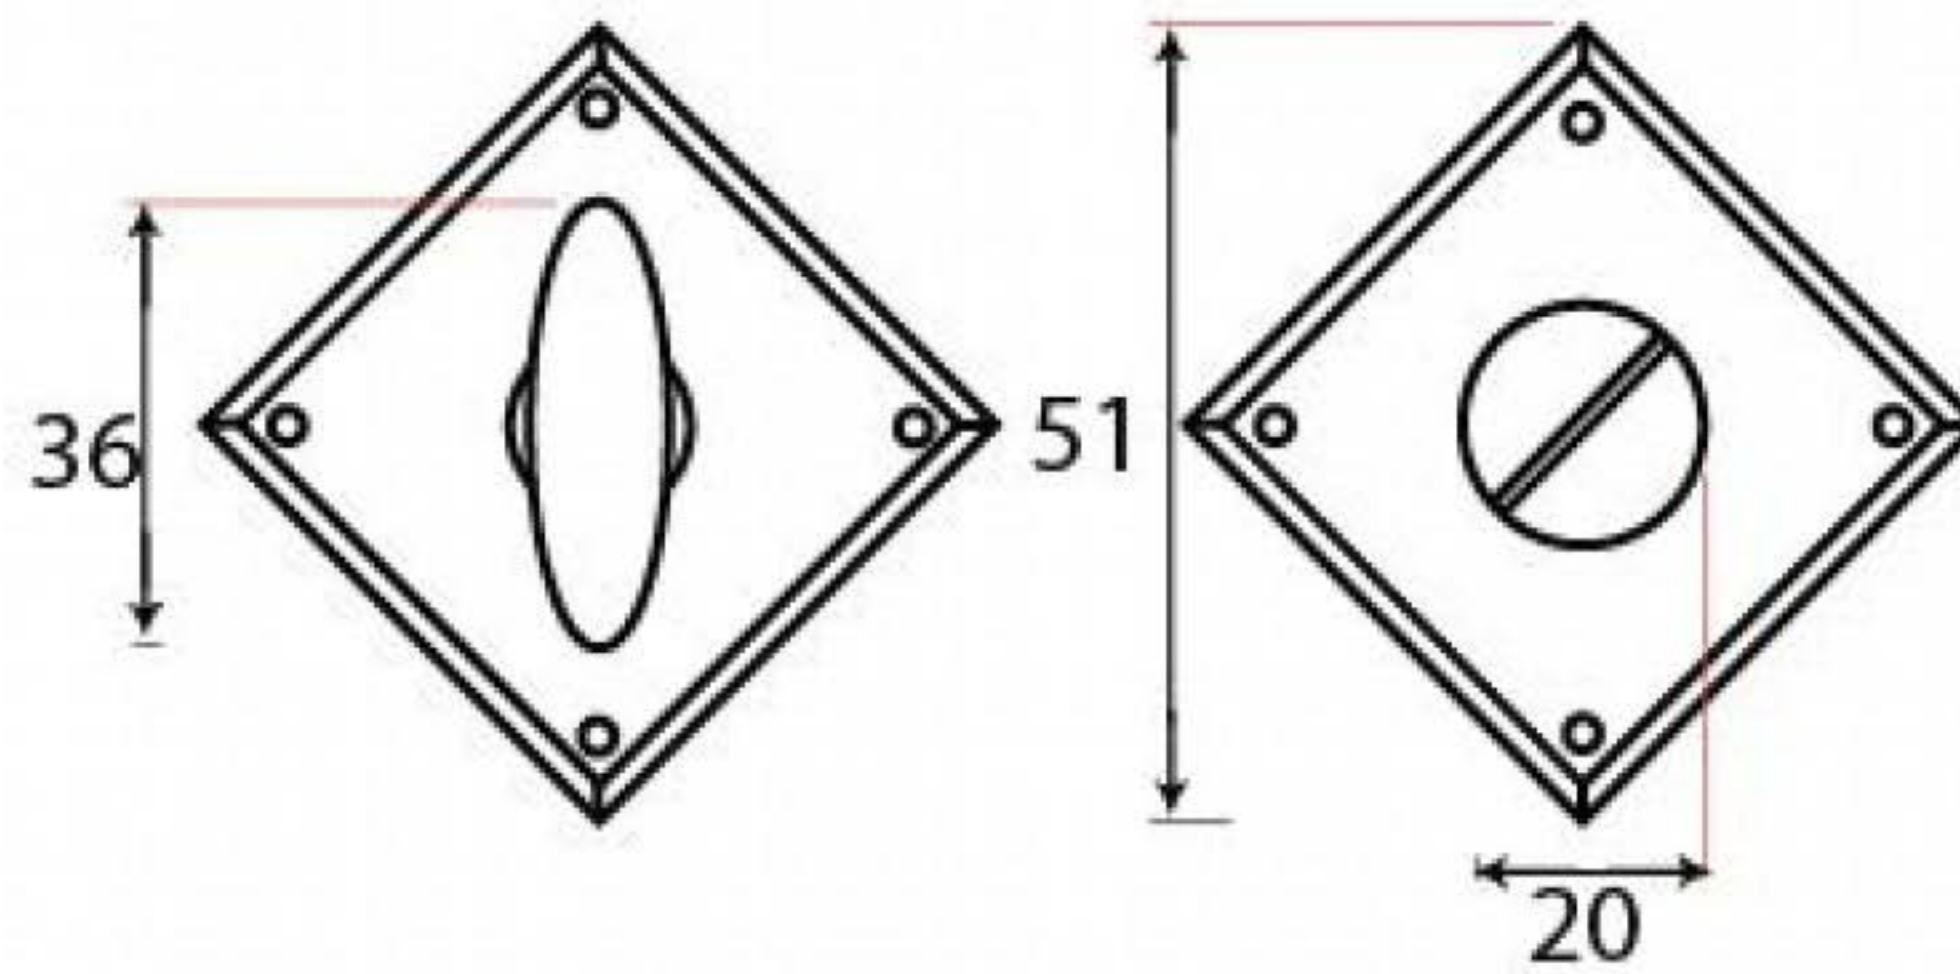

PRODUCT CODE 91507

HANDFORGED
TRADITIONAL
IRONMONGERY

Due to the hand crafted nature of our products all measurements are approximate and should be used as a guide only